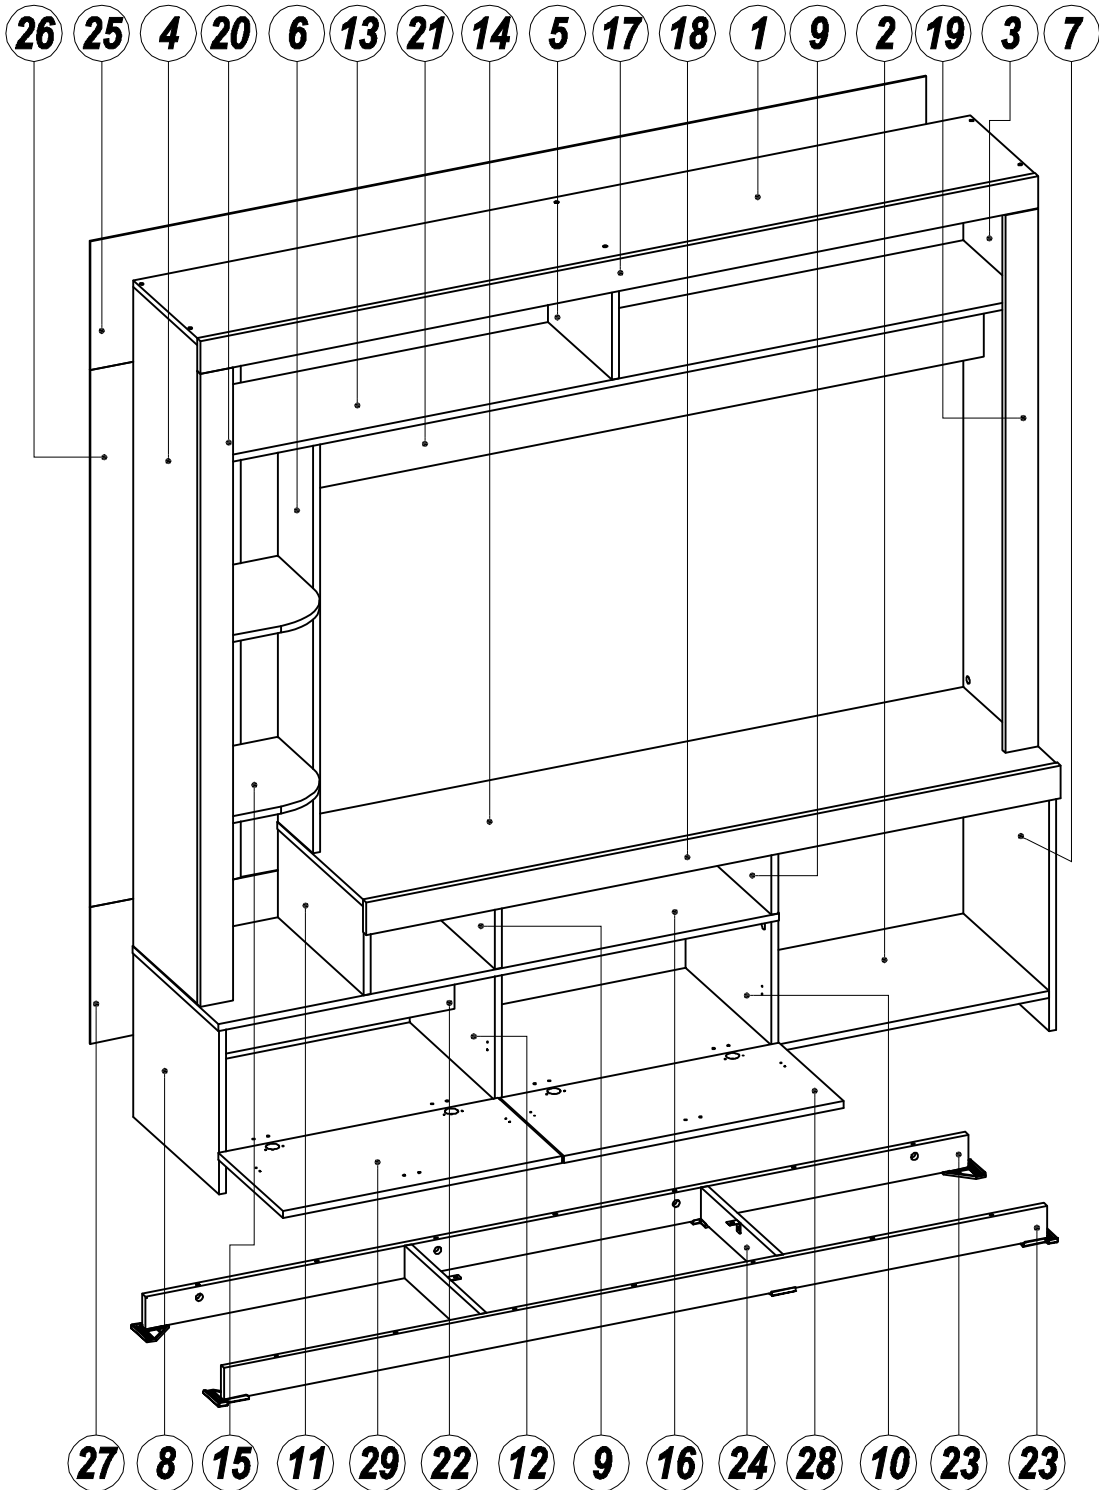

COLMAR 180 LVF

Imported By LV Furniture
Sold Exclusively To Harvey Norman

A x 72 	B x 74 	C x 40 	D x 80 	E x 2 	F x 2 
G x 18 	H x 4 	J x 8 Ø4 X 14 mm 	K x 2 	L x 40 Ø3.5 X 12 mm 	M x 4 
N x 8 Ø3.5 X 12 mm 	P x 84 	Q x 2 	R x 4 	S x 2 	T x 4 Ø3.5 X 19 mm 
U x 4 	V x 2 				

4

5

6

C x1

7

C x8

8

B x6

D x5

9

10

A x14	B x4	
		
D x2	E x2	F x2
		

11

12

13

- | | | | | | |
|----------|-------------|----------|------------|----------|------------|
| A | x 13 | B | x 4 | D | x 5 |
| | | | | | |

L x 24	N x 2	U x 4	V x 2
			
Ø 3.5 x 12 mm	Ø 3.5 x 12 mm		

28

29

S	x 2	T	x 4
			
		$\text{Ø } 3.5 \times 19 \text{ mm}$	

30

H	x 4	J	x 8	K	x 2	L	x 8	Q	x 2	R	x 4
											
		$\text{Ø } 4 \times 16 \text{ mm}$				$\text{Ø } 3.5 \times 12 \text{ mm}$					