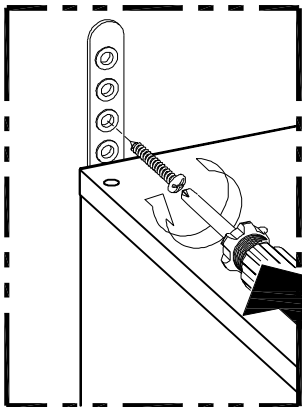

**C** x3

A small illustration of a circular washer labeled 'C'.

**G** x6

A small illustration of a screw labeled 'G', which is shorter than screw 'A' and has a hexagonal head.

19

**C** x 6

20

<b>A</b> x 14	<b>B</b> x 18	<b>D</b> x 16

26

<b>L</b> x 30	<b>N</b> x 2	<b>U</b> x 6	<b>V</b> x 2
			
Ø 3.5 x 12 mm	Ø 3.5 x 12 mm		

27

<b>P</b> x 96

28

29

30

**L** x 8  
  
 Ø 3.5 x 12 mm

31

**ATTENTION**

- \* Wall mounting screw is not provided. please source the right fitting according to the wall type.
- \* Factory is not responsible for wrong installation or wrong wall fitting usage.