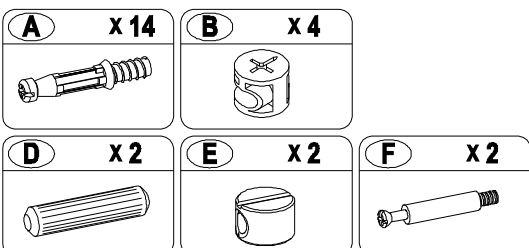

Diagram of frame 16 with components B and D.

6

<b>C</b>	<b>x1</b>

7

<b>C</b>	<b>x11</b>

8

<b>B</b>	<b>x6</b>	<b>D</b>	<b>x5</b>

9

10

11

12

**C** x 8

13

<b>A</b>	<b>x 13</b>	<b>B</b>	<b>x 5</b>	<b>D</b>	<b>x 6</b>

14

<b>C</b>	<b>x 5</b>

15

<b>B</b>	x 12	<b>D</b>	x 24
			

16

<b>C</b>	x 6
	

17

**A** x11

A small illustration of the screw labeled 'A', which is a long, thin screw with a hexagonal head and a threaded shaft.

18

**C** x3

A small illustration of a circular washer labeled 'C'.

**G** x6

A small illustration of a screw labeled 'G', which is shorter than screw 'A' and has a hexagonal head.

19

**C** x 6

20

<b>A</b> x 14	<b>B</b> x 18	<b>D</b> x 16