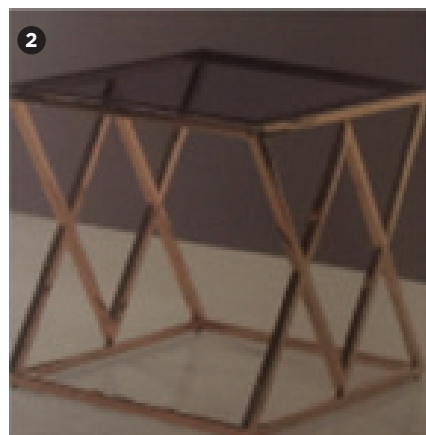

# ANNABEL

SIDE TABLES  
& BENCHES

LOCALLY UPHOLSTERED  
SEATS IN DIAMOND  
BUTTON OR  
STITCH DESIGN

CODE	DESCRIPTION	DIMENSIONS (HxWxD)	CBM
❶ SEIBSTSS	BEDSIDE TABLE STAINLESS STEEL/CLEAR GLASS	530x500x400	0.07
❷ SIEBSTRG	BEDSIDE TABLE ROSE GOLD/SMOKED GLASS	530x500x400	0.07
❸ SEIBENCHSS	BENCH STAINLESS STEEL WITH DIAMOND BUTTON SEAT/STITCHED SEAT	460x990x455	0.093
❹ SIEBENCHRG	BENCH ROSE GOLD WITH DIAMOND BUTTON SEAT/STITCHED SEAT	460x990x455	0.093

# ALFRED

BENCHES

LOCALLY UPHOLSTERED SEATS IN DIAMOND  
BUTTON OR STITCH DESIGN

CODE	DESCRIPTION	DIMENSIONS (HxWxD)	CBM
1 ALFBENCHSTSS	BENCH STAINLESS STEEL	450x990x290	0.093
2 ALFBENCHRG	BENCH ROSE GOLD	450x990x290	0.093