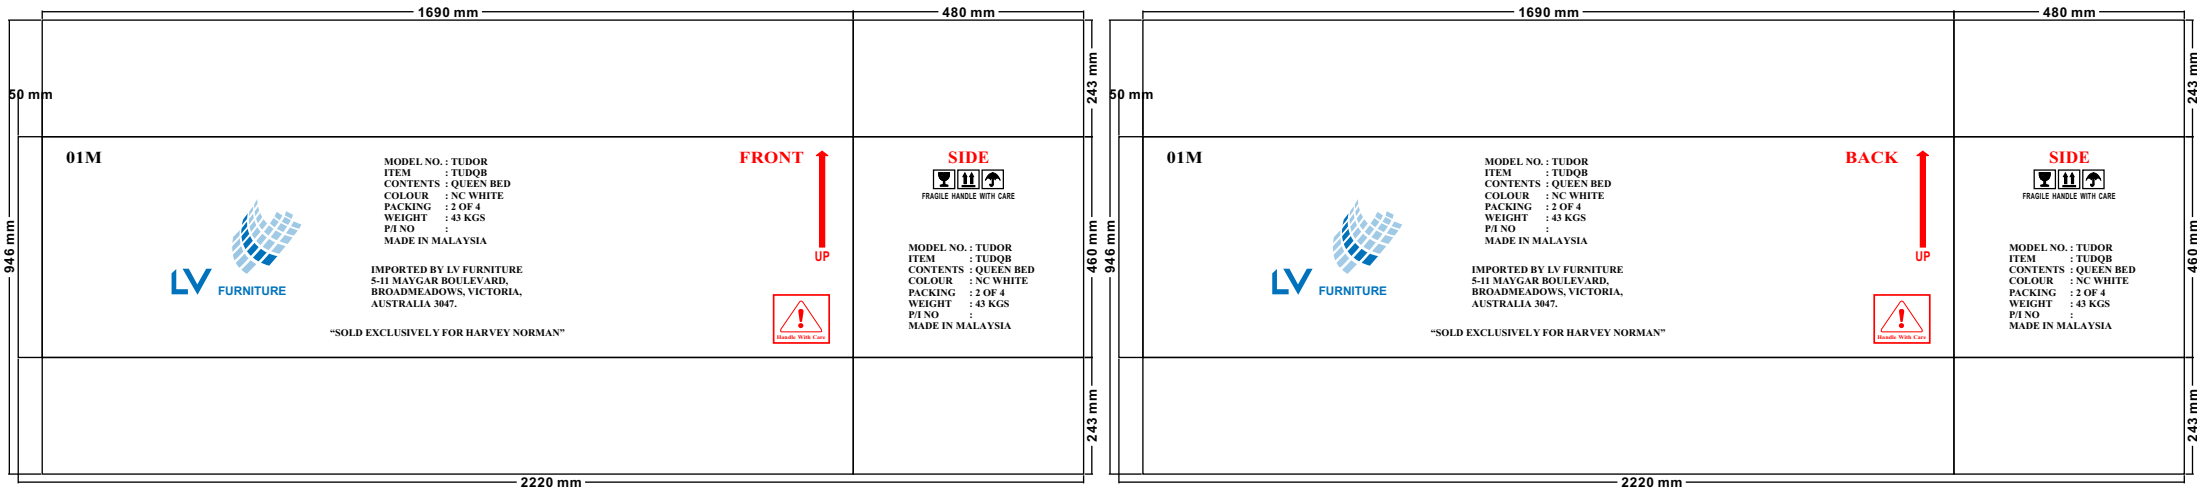

CUSTOMER : DISTINCTIVE FINE FURNITURE SDN BHD		
ORDER QTY : 300 CTN	CTN : 5 PANEL	SUBSTANCE : D/W TL150/M/M
DIMENSION : ED 1690 x 480 x 460 MM	P/O NO : DFF19-0325	COLOUR : BLACK / RED / BLUE 3082
DELIVERY DATE : 18/07/2019 (ITEM 6/8)	M/C NO :	S/O # :

**MODEL : TUDOR - QUEEN BED
FOOTBOARD WITH DRAWER
BOX 2 OF 4
NEW**

**MODEL NO. : TUDOR
ITEM : TUDQB
CONTENTS : QUEEN BED
COLOUR : NC WHITE
PACKING : 2 OF 4
WEIGHT : 43 KGS
P/I NO :
MADE IN MALAYSIA**

**IMPORTED BY LV FURNITURE
5-11 MAYGAR BOULEVARD,
BROADMEADOWS, VICTORIA,
AUSTRALIA 3047.**