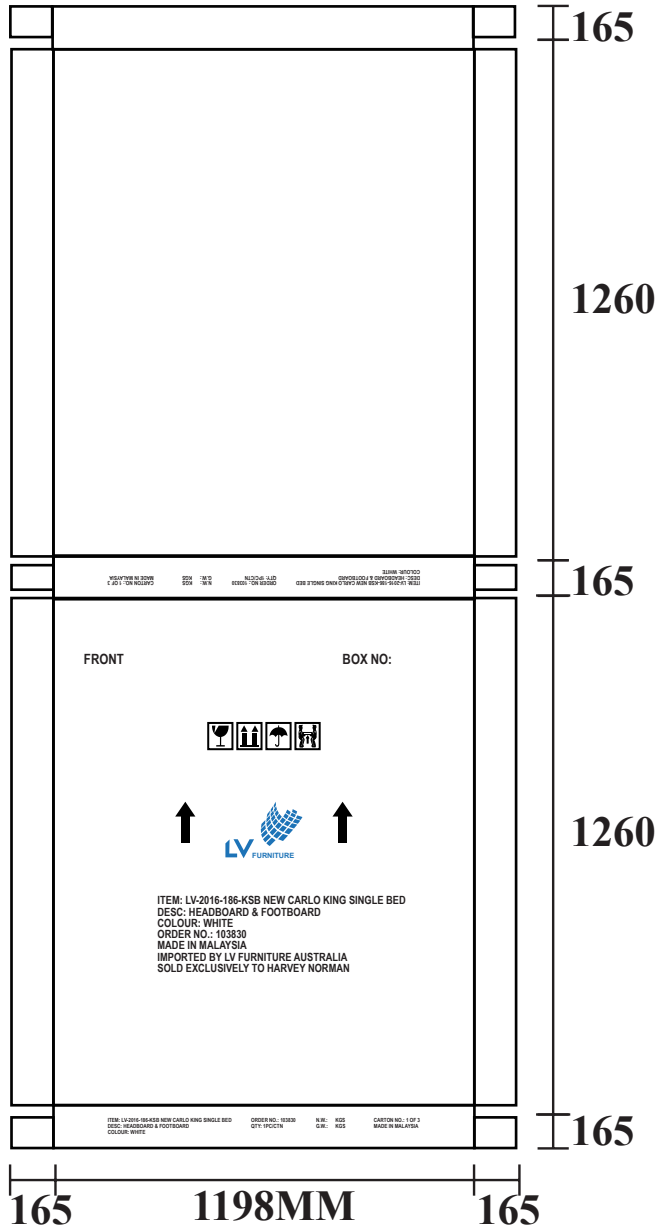

Master Card No.		Block Code :		Date	26-07-2017
Quotation No.	CBE 171887	Customer Code	(TAK003) TAKE EXPORT SDN. BHD.	Attn to	MR CHAI
Int. Size		Ctn Type	OSC	Prepared By	JOANNA
Ext. Size	1198 X 1260 X 165MM	Model	LV-2016-186-KSB NEW CARLO KING SINGLE BED- HB&FB	W/o No	17071492
Colour	BLACK 910	Board Quality	33TL/M/M	Qty	15 PCS
Joint	NIL	P/o No.	34138	Del Date	09-08-2017

* THE COLOUR ILLUSTRATED IN THIS DRAWING ARE INDICATIVE ONLY AND SHOULD NOT BE USED AS COLOUR STANDARD FOR THE ACTUAL CARTON.

FRONT 25mm
BOX NO:

ITEM: LV-2016-186-KSB NEW CARLO KING SINGLE BED 20mm
DESC: HEADBOARD & FOOTBOARD
COLOUR: WHITE
ORDER NO.: 103830
MADE IN MALAYSIA
IMPORTED BY LV FURNITURE AUSTRALIA
SOLD EXCLUSIVELY TO HARVEY NORMAN

ITEM: LV-2016-186-KSB NEW CARLO KING SINGLE BED 10mm
DESC: HEADBOARD & FOOTBOARD
COLOUR: WHITE
ORDER NO.: 103830
QTY: 1PC/CTN

N.W.: KGS
G.W.: KGS

CARTON NO.: 1 OF 3
MADE IN MALAYSIA