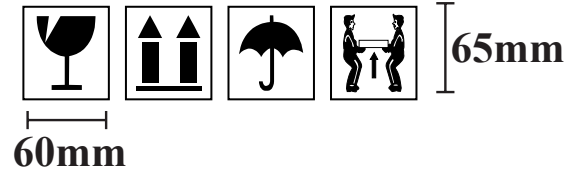

Master Card No.		Block Code :		Date	26-07-2017
Quotation No.	CBE 171887	Customer Code	(TAK003) TAKE EXPORT SDN. BHD.	Attn to	MR CHAI
Int. Size		Ctn Type	OSC	Prepared By	JOANNA
Ext. Size	1198 X 1260 X 165MM	Model	LV-2016-186-KSB NEW CARLO KING SINGLE BED- HB&FB	W/o No	17071492
Colour	BLACK 910	Board Quality	33TL/M/M	Qty	15 PCS
Joint	NIL	P/o No.	34138	Del Date	09-08-2017

* THE COLOUR ILLUSTRATED IN THIS DRAWING ARE INDICATIVE ONLY AND SHOULD NOT BE USED AS COLOUR STANDARD FOR THE ACTUAL CARTON.

FRONT 25mm
BOX NO:

ITEM: LV-2016-186-KSB NEW CARLO KING SINGLE BED 20mm
DESC: HEADBOARD & FOOTBOARD
COLOUR: WHITE
ORDER NO.: 103830
MADE IN MALAYSIA
IMPORTED BY LV FURNITURE AUSTRALIA
SOLD EXCLUSIVELY TO HARVEY NORMAN

ITEM: LV-2016-186-KSB NEW CARLO KING SINGLE BED 10mm
DESC: HEADBOARD & FOOTBOARD
COLOUR: WHITE
ORDER NO.: 103830
QTY: 1PC/CTN

N.W.: KGS
G.W.: KGS

CARTON NO.: 1 OF 3
MADE IN MALAYSIA