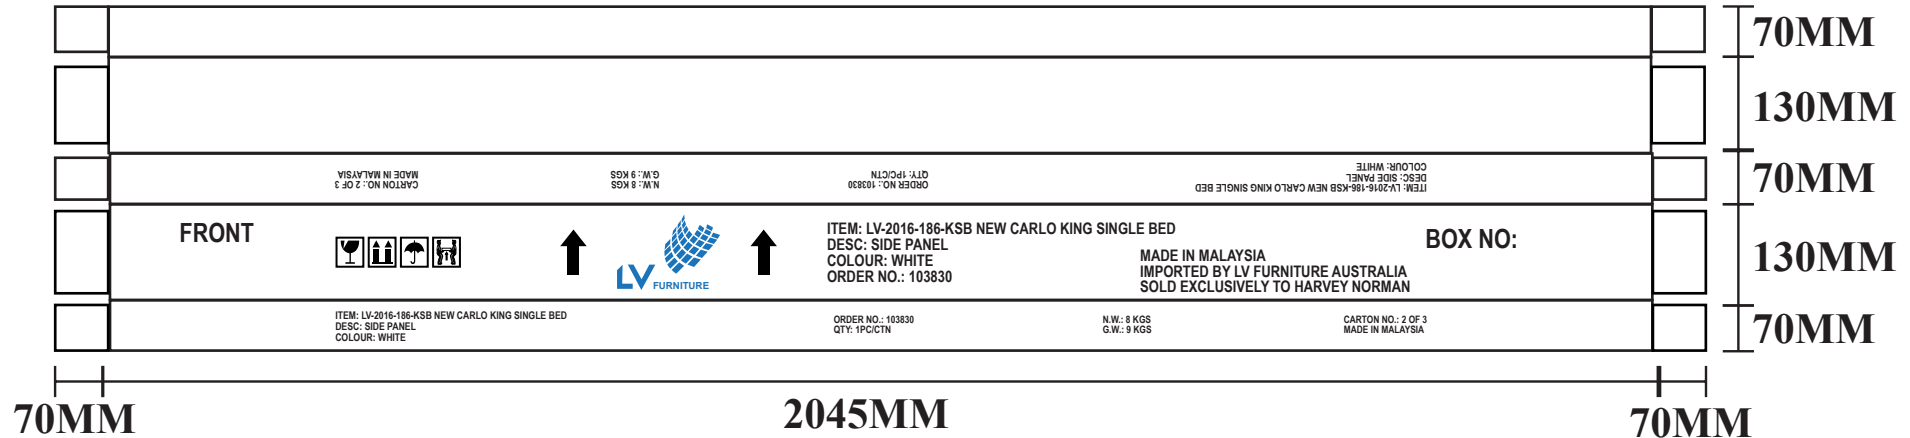

Master Card No.		Block Code :		Date	26-07-2017
Quotation No.	CBE 171888	Customer Code	(TAK003) TAKE EXPORT SDN. BHD.	Attn to	MR CHAI
Int.Size		Ctn Type	OSC	Prepared By	JOANNA
Ext.Size	2045 X 130 X 70MM	Model	LV-2016-186-KSB NEW CARLO KING SINGLE BED-SIDE PANEL	W/o No	17071493
Colour	BLACK 910	Board Quality	33TL/M/M	Qty	15 PCS
Joint	NIL	P/o No.	34138	Del Date	09-08-2017

* THE COLOUR ILLUSTRATED IN THIS DRAWING ARE INDICATIVE ONLY AND SHOULD NOT BE USED AS COLOUR STANDARD FOR THE ACTUAL CARTON.

ITEM: LV-2016-186-KSB NEW CARLO KING SINGLE BED \perp 15mm
DESC: SIDE PANEL
COLOUR: WHITE
ORDER NO.: 103830

MADE IN MALAYSIA
IMPORTED BY LV FURNITURE AUSTRALIA
SOLD EXCLUSIVELY TO HARVEY NORMAN

ITEM: LV-2016-186-KSB NEW CARLO KING SINGLE BED \perp 10mm
DESC: SIDE PANEL
COLOUR: WHITE

ORDER NO.: 103830
QTY: 1PC/CTN

N.W.: 8 KGS
G.W.: 9 KGS

CARTON NO.: 2 OF 3
MADE IN MALAYSIA

BOX NO: FRONT \perp 25mm