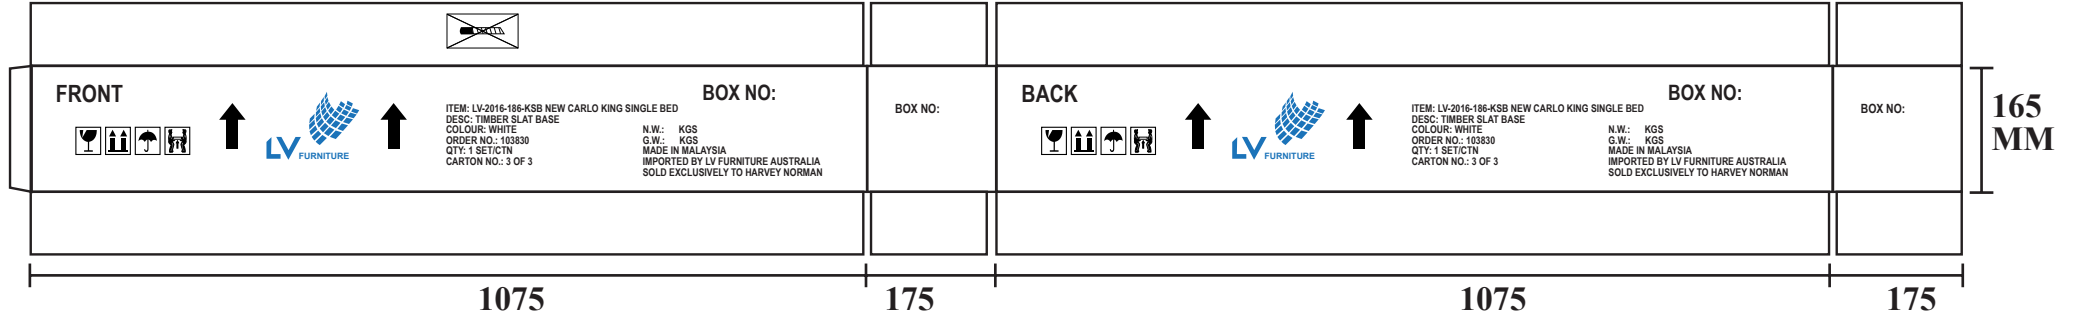

Master Card No.		<b>Block Code :</b>		Date	26-07-2017
Quotation No.	CBE 171889	Customer Code	(TAK003) TAKE EXPORT SDN. BHD.	Attn to	MR CHAI
Int.Size		Ctn Type	RSC	Prepared By	JOANNA
Ext.Size	1075 X 175 X 165MM	Model	LV-2016-186-KSB NEW CARLO KING S.BED-TIMBER SLAT BASE	W/o No	17071494
Colour	BLACK 910 BLUE 9867	Board Quality	42TL/42TL A/F	Qty	15 PCS
Joint	GLUED	P/o No.	34138	Del Date	09-08-2017

\* THE COLOUR ILLUSTRATED IN THIS DRAWING ARE INDICATIVE ONLY AND SHOULD NOT BE USED AS COLOUR STANDARD FOR THE ACTUAL CARTON.

**BACK** [20mm]    **FRONT** [20mm]

**BOX NO:**

**BOX NO:** [12mm]

**ITEM: LV-2016-186-KSB NEW CARLO KING SINGLE BED [10MM]**  
**DESC: TIMBER SLAT BASE**  
**COLOUR: WHITE**  
**ORDER NO.: 103830**  
**QTY: 1 SET/CTN**  
**CARTON NO.: 3 OF 3**