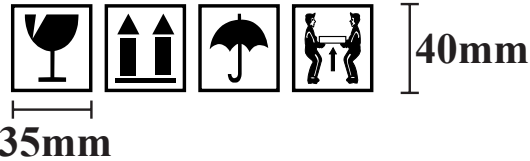

Master Card No.		<b>Block Code :</b>		Date	26-07-2017
Quotation No.	CBE 171889	Customer Code	(TAK003) TAKE EXPORT SDN. BHD.	Attn to	MR CHAI
Int.Size		Ctn Type	RSC	Prepared By	JOANNA
Ext.Size	1075 X 175 X 165MM	Model	LV-2016-186-KSB NEW CARLO KING S.BED-TIMBER SLAT BASE	W/o No	17071494
Colour	BLACK 910 BLUE 9867	Board Quality	42TL/42TL A/F	Qty	15 PCS
Joint	GLUED	P/o No.	34138	Del Date	09-08-2017

\* THE COLOUR ILLUSTRATED IN THIS DRAWING ARE INDICATIVE ONLY AND SHOULD NOT BE USED AS COLOUR STANDARD FOR THE ACTUAL CARTON.

**BACK** [20mm]    **FRONT** [20mm]

**BOX NO:**

**BOX NO:** [12mm]

**ITEM: LV-2016-186-KSB NEW CARLO KING SINGLE BED [10MM]**  
**DESC: TIMBER SLAT BASE**  
**COLOUR: WHITE**  
**ORDER NO.: 103830**  
**QTY: 1 SET/CTN**  
**CARTON NO.: 3 OF 3**