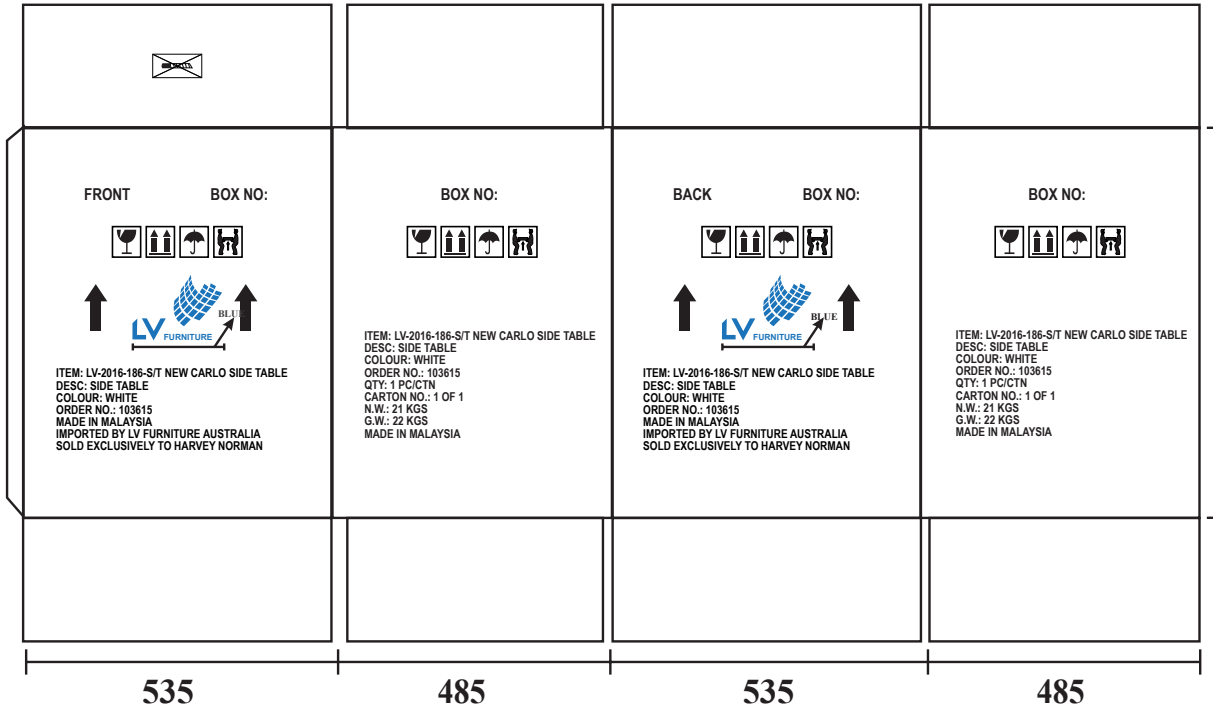

Master Card No.		Block Code :	Date	26-07-2017	
Quotation No.	CBE 171905	Customer Code	(TAK003) TAKE EXPORT SDN. BHD.	Attn to	MR CHAI
Int. Size		Ctn Type	RSC	Prepared By	JOANNA
Ext. Size	535 X 485 X 1680MM	Model	LV-2016-186-S/T NEW CARLO SIDE PANEL	W/o No	17071507
Colour	BLACK 910	Board Quality	33TL/M/M	Qty	32 PCS
Joint	GLUED	P/o No.	34138	Del Date	09-08-2017

* THE COLOUR ILLUSTRATED IN THIS DRAWING ARE INDICATIVE ONLY AND SHOULD NOT BE USED AS COLOUR STANDARD FOR THE ACTUAL CARTON.

BACK \perp 25mm
FRONT \perp 25mm
BOX NO:

680 MM

ITEM: LV-2016-186-S/T NEW CARLO SIDE TABLE \perp 15mm
DESC: SIDE TABLE
COLOUR: WHITE
ORDER NO.: 103615
QTY: 1 PC/CTN
CARTON NO.: 1 OF 1
N.W.: 21 KGS
G.W.: 22 KGS
MADE IN MALAYSIA

ITEM: LV-2016-186-S/T NEW CARLO SIDE TABLE \perp 15MM
DESC: SIDE TABLE
COLOUR: WHITE
ORDER NO.: 103615
MADE IN MALAYSIA
IMPORTED BY LV FURNITURE AUSTRALIA
SOLD EXCLUSIVELY TO HARVEY NORMAN