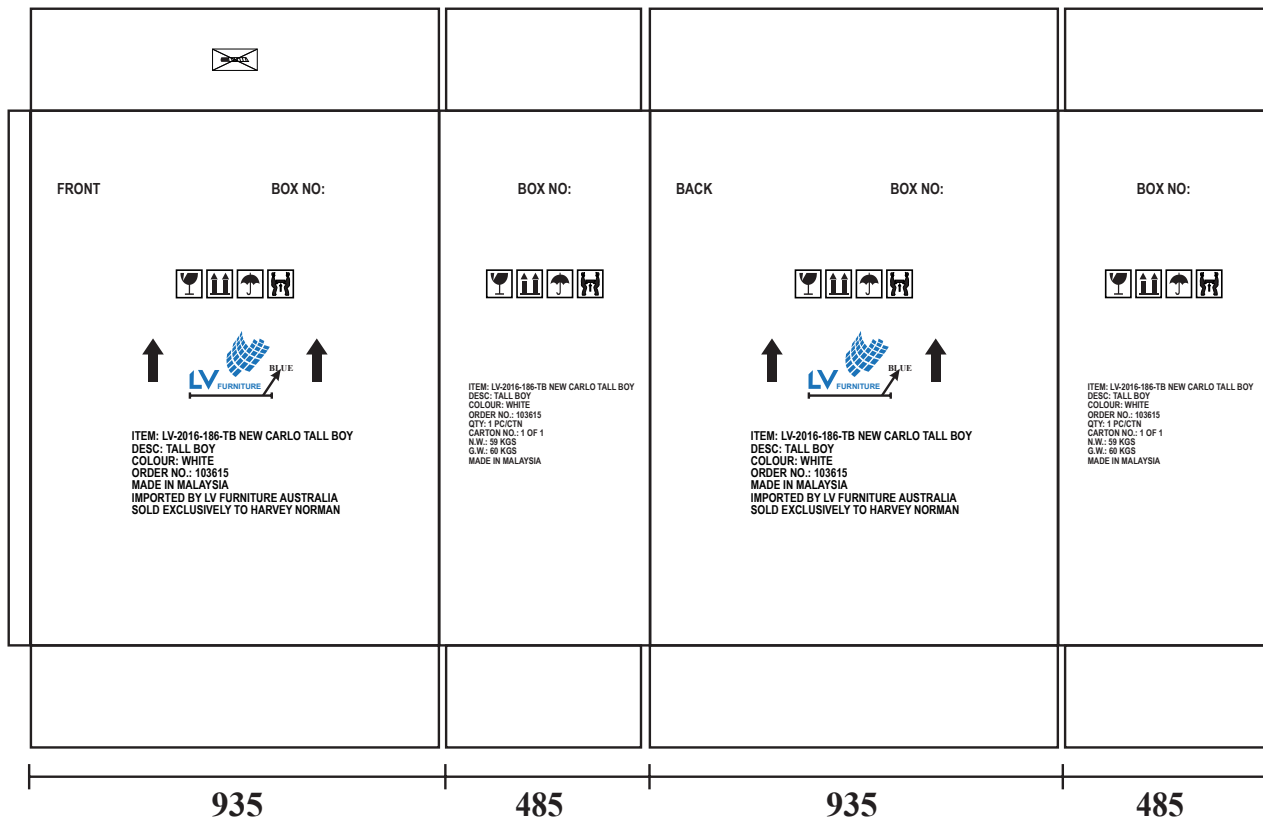

Master Card No.		Block Code :		Date	26-07-2017
Quotation No.	CBE 171906	Customer Code	(TAK003) TAKE EXPORT SDN. BHD.	Attn to	MR CHAI
Int.Size		Ctn Type	RSC	Prepared By	JOANNA
Ext.Size	935 X 485 X 1225MM	Model	LV-2016-186-TB NEW CARLO TALL BOY	W/o No	17071508
Colour	BLACK 910	Board Quality	33TL/M/M	Qty	22 PCS
Joint	GLUED	P/o No.	34138	Del Date	09-08-2017

* THE COLOUR ILLUSTRATED IN THIS DRAWING ARE INDICATIVE ONLY AND SHOULD NOT BE USED AS COLOUR STANDARD FOR THE ACTUAL CARTON.

BACK | 25mm
FRONT | 25mm
BOX NO:

ITEM: LV-2016-186-TB NEW CARLO TALL BOY | 15mm
DESC: TALL BOY
COLOUR: WHITE
ORDER NO.: 103615
QTY: 1 PC/CTN
CARTON NO.: 1 OF 1
N.W.: 59 KGS
G.W.: 60 KGS
MADE IN MALAYSIA

ITEM: LV-2016-186-TB NEW CARLO TALL BOY | 20MM
DESC: TALL BOY
COLOUR: WHITE
ORDER NO.: 103615
MADE IN MALAYSIA
IMPORTED BY LV FURNITURE AUSTRALIA
SOLD EXCLUSIVELY TO HARVEY NORMAN