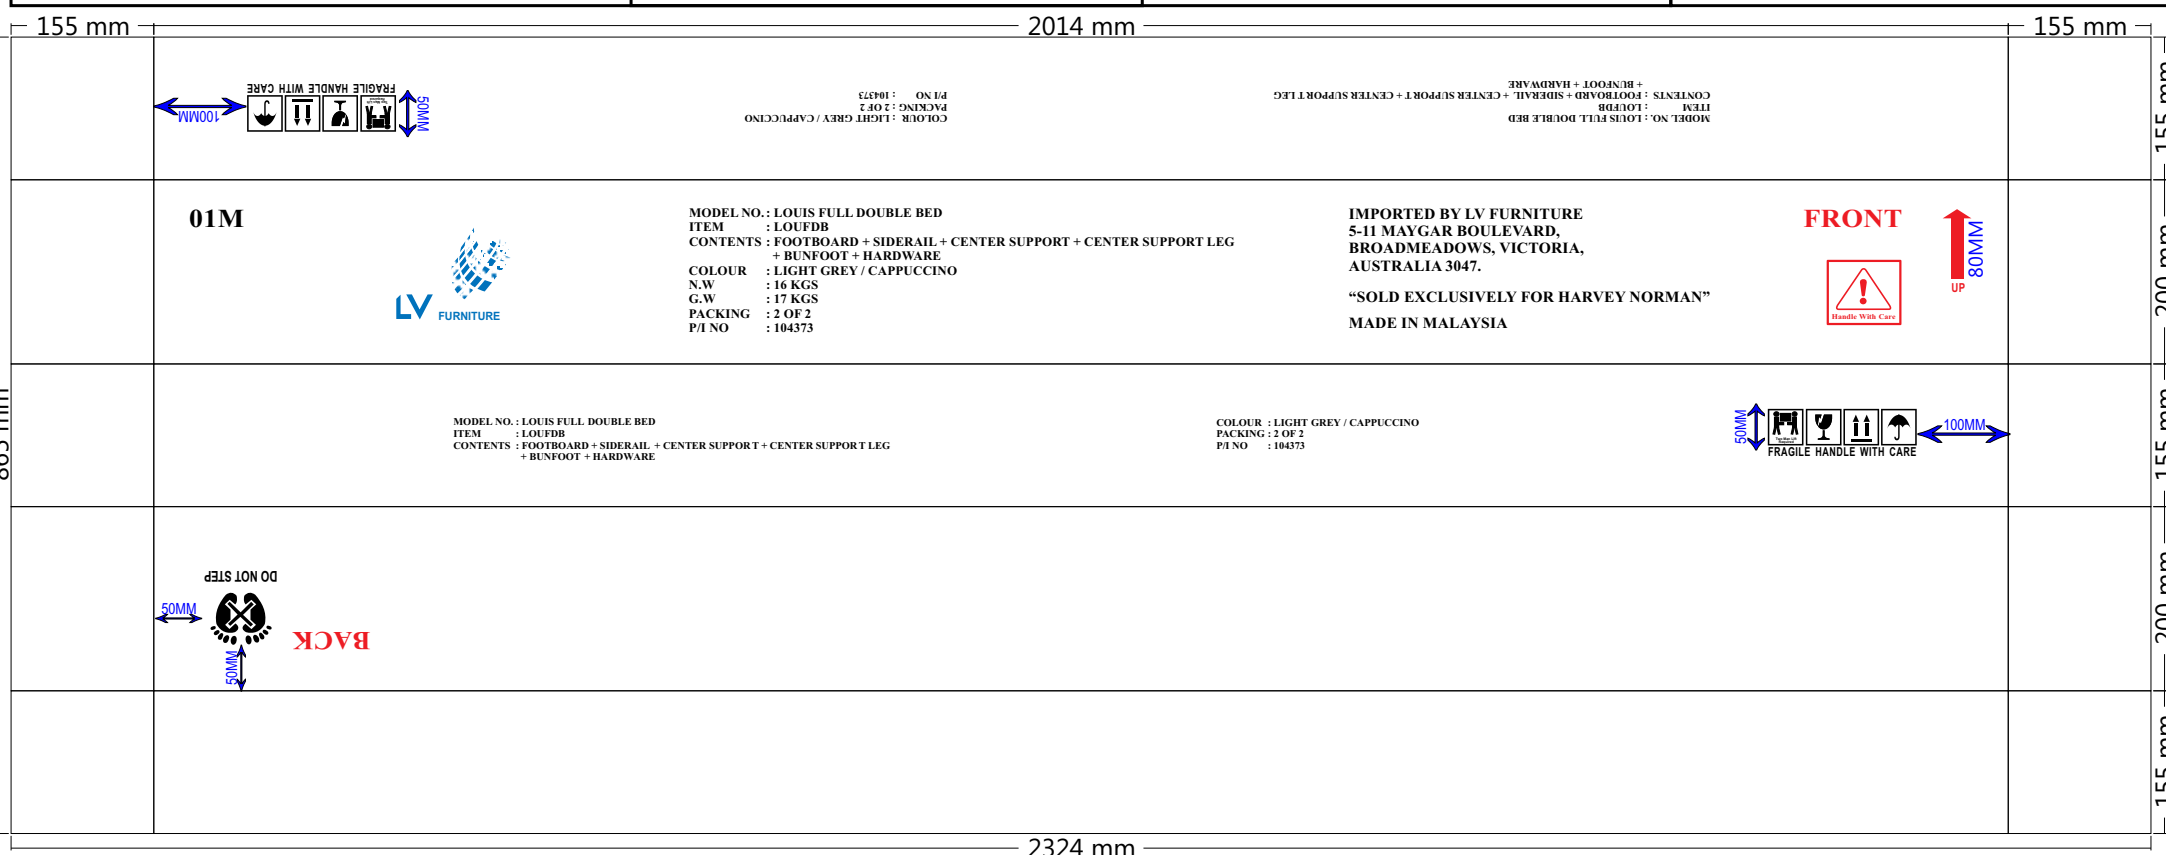

FRONT
BACK

DO NOT STEP

FRAGILE HANDLE WITH CARE

CUSTOMER : TOP GUARD RECOURCES SDN. BHD.		SUBSTANCE : T150/M120/M120M120/T150	MODEL : LOUIS FULL DOUBLE BED FOOTBOARD + SIDERAIL + CENTER SUPPORT + CENTER SUPPORT LEG + BUNFOOT + HARDWARE (2 OF 2) (NEW)
ORDER QTY : CTN	CTN : 5 PANEL	COLOUR : BLACK / BLUE (3082) / RED	
DIMENSION : ED 2014 x 200 x 155 MM	P/O NO : TG 133/1811		
DELIVERY DATE : 20/12/2018	M/C NO :	S/O # : 12-2018-0	