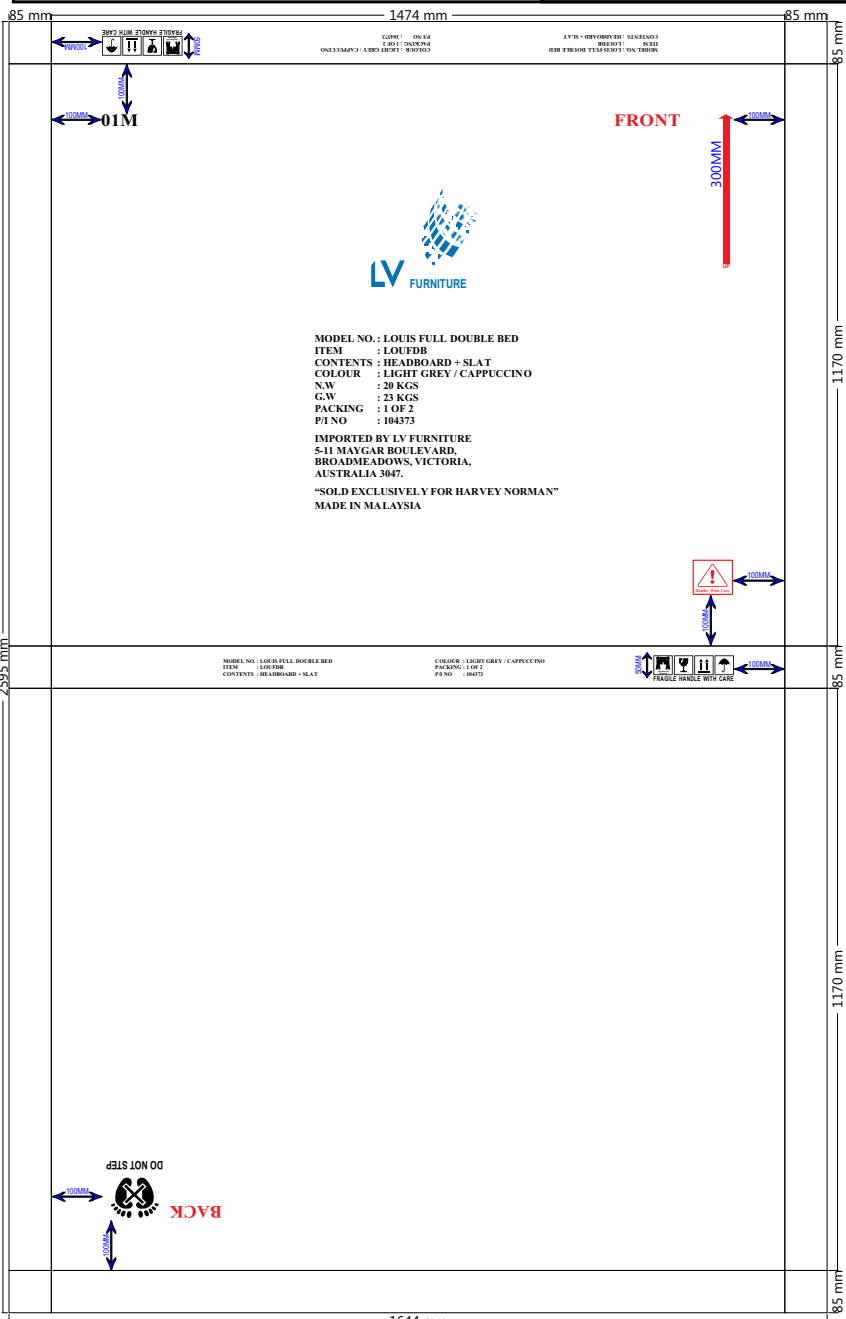

CUSTOMER : TOP GUARD RECOURCES SDN. BHD.		SUBSTANCE : T150/M120/M120M120/T150
ORDER QTY : CTN	CTN : 5 PANEL	COLOUR : BLACK / BLUE (3082) / RED
DIMENSION : ED 1474 x 1170 x 85 MM	P/O NO : TG 133/1811	
DELIVERY DATE : 20/12/2018	M/C NO :	S/O # : 12-2018-0

MODEL : LOUIS FULL DOUBLE BED HEADBOARD + SLAT (1 OF 2) (NEW)

MAIN MARK :

MODEL NO. : LOUIS FULL DOUBLE BED
ITEM : LOUFDB
CONTENTS : HEADBOARD + SLAT
COLOUR : LIGHT GREY / CAPPUCCINO
N.W : 20 KGS
G.W : 23 KGS
PACKING : 1 OF 2
P/I NO : 104373

IMPORTED BY LV FURNITURE
5-11 MAYGAR BOULEVARD,
BROADMEADOWS, VICTORIA,
AUSTRALIA 3047.

MADE IN MALAYSIA

SIDE MARK :

MODEL NO. : LOUIS FULL DOUBLE BED
ITEM : LOUFDB
CONTENTS : HEADBOARD + SLAT
COLOUR : LIGHT GREY / CAPPUCCINO
PACKING : 1 OF 2
P/I NO : 104373

FRONT
BACK

DO NOT STEP