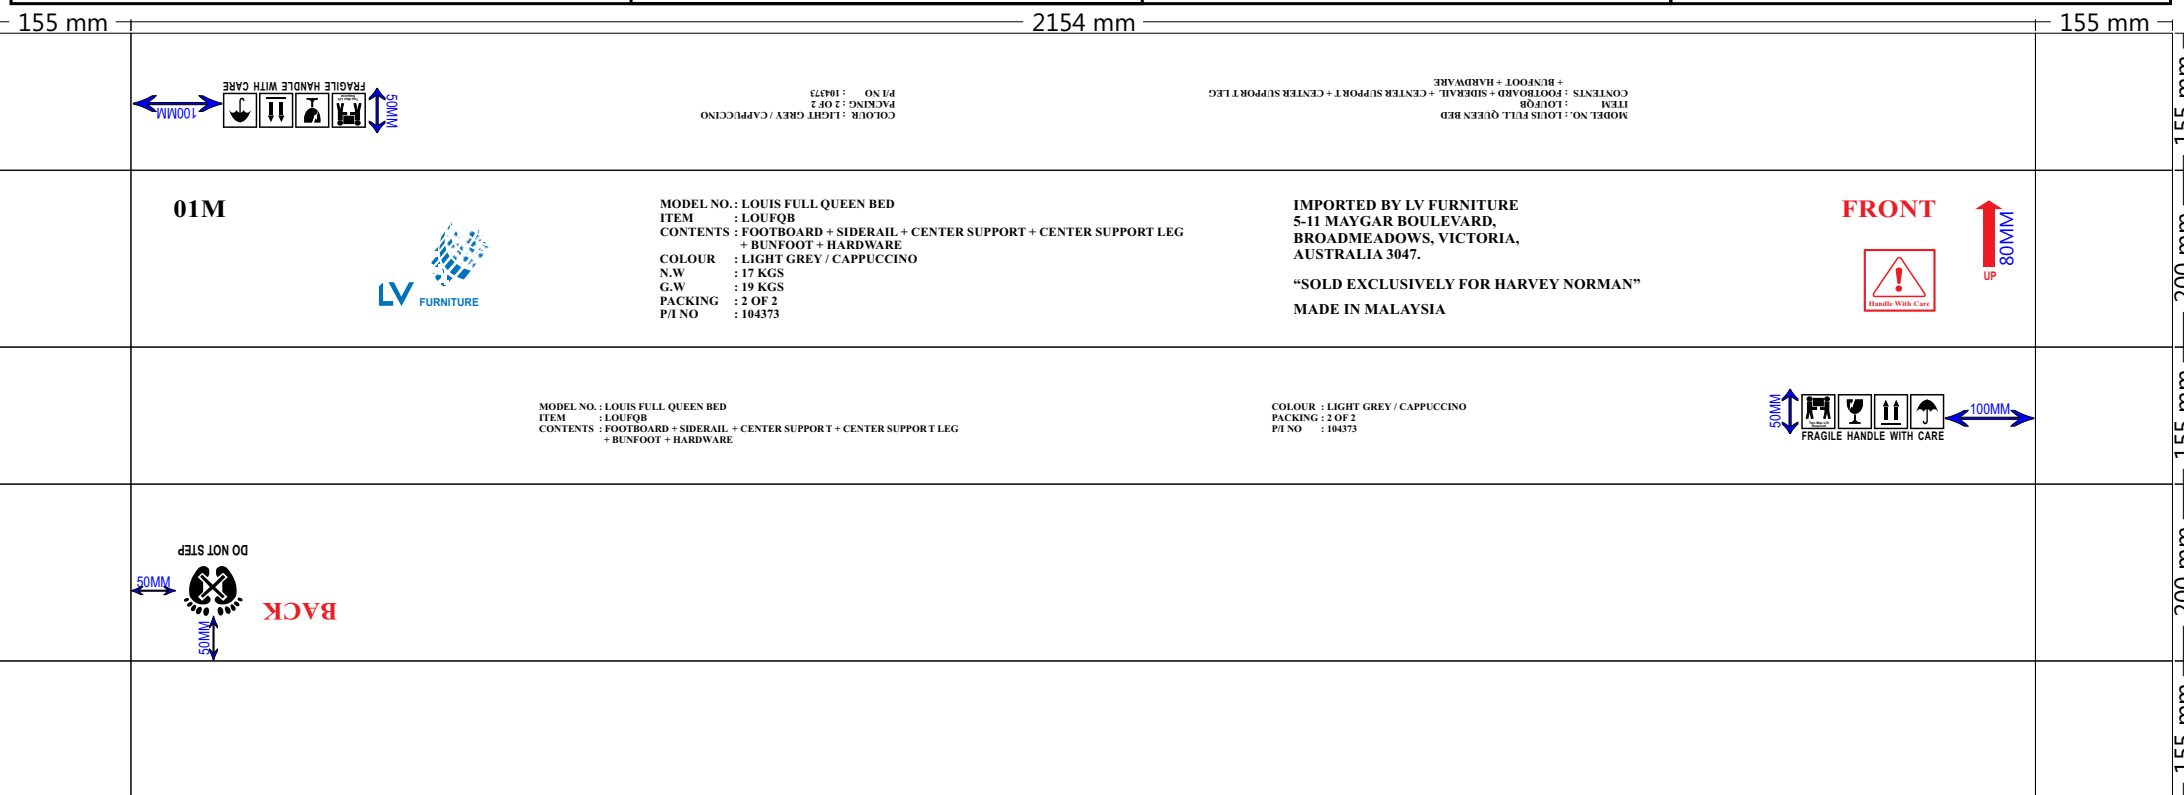

MODEL : LOUIS FULL QUEEN BED HEADBOARD + SLAT (1 OF 2) (NEW)
--

MAIN MARK :

MODEL NO. : LOUIS FULL QUEEN BED
ITEM : LOUFQB
CONTENTS : HEADBOARD + SLAT
COLOUR : LIGHT GREY / CAPPUCCINO
N.W : 22 KGS
G.W : 25 KGS
PACKING : 1 OF 2
P/I NO : 104373

IMPORTED BY LV FURNITURE
5-11 MAYGAR BOULEVARD,
BROADMEADOWS, VICTORIA,
AUSTRALIA 3047.

MADE IN MALAYSIA

**FRONT
BACK**

DO NOT STEP

Handle With Care

SIDE MARK :

MODEL NO. : LOUIS FULL QUEEN BED
ITEM : LOUFQB
CONTENTS : HEADBOARD + SLAT
COLOUR : LIGHT GREY / CAPPUCCINO
PACKING : 1 OF 2
P/I NO : 104373

FRAGILE HANDLE WITH CARE

CUSTOMER : TOP GUARD REOURCES SDN. BHD.		SUBSTANCE : T150/M120/M120M120/T150	MODEL : LOUIS FULL QUEEN BED FOOTBOARD + SIDERAIL + CENTER SUPPORT + CENTER SUPPORT LEG + BUNFOOT + HARDWARE (2 OF 2) (NEW)
ORDER QTY : CTN	CTN : 5 PANEL	COLOUR : BLACK / BLUE (3082) / RED	
DIMENSION : ED 2154 x 200 x 155 MM	P/O NO : TG 133/1811		
DELIVERY DATE : 20/12/2018	M/C NO :	S/O # : 12-2018-0	

MAIN MARK :

MODEL NO. : LOUIS FULL QUEEN BED
 ITEM : LOUFQB
 CONTENTS : FOOTBOARD + SIDERAIL + CENTER SUPPORT + CENTER SUPPORT LEG + BUNFOOT + HARDWARE
 COLOUR : LIGHT GREY / CAPPUCINO
 N.W : 17 KGS
 G.W : 19 KGS
 PACKING : 2 OF 2
 P/I NO : 104373