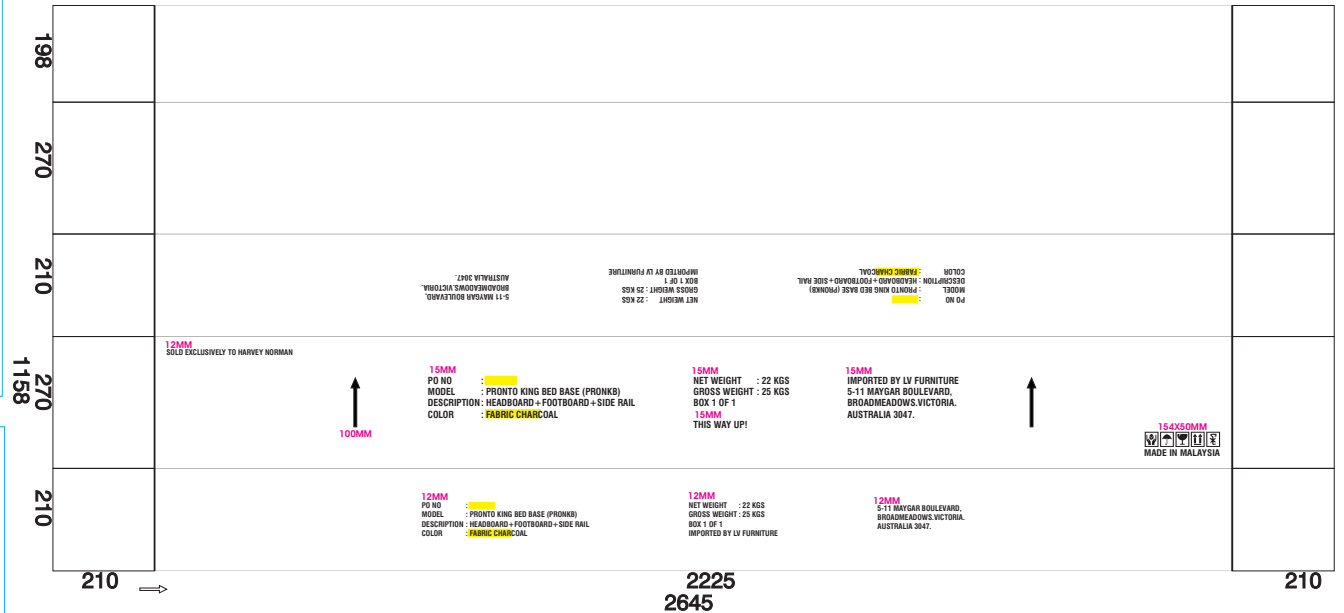

CUSTOMER : COMFY FACTOR
MODEL : CF8977-1850 X 2050-HB+FB+SL+ST+S.LE
COLOR : BLACK
TYONN PROD ID : 1676-001-00-PPF

TYONN PROD ID : (01)
COMFY PO : 19060709
QTY : 20 PCS

**PO NO :
104479**

CHANGE COLOR

L (MAIN BLOCK)

SHARING & CHANGING

REMARK : SECINARY

15MM
PO NO : **15MM**
MODEL : PRONTO KING BED BASE (PRONKB)
DESCRIPTION : HEADBOARD+FOOTBOARD+SIDE RAIL
COLOR : **FABRIC CHARCOAL**
15MM
NET WEIGHT : 22 KGS
GROSS WEIGHT : 25 KGS
BOX 1 OF 1
15MM
THIS WAY UP!
12MM
SOLD EXCLUSIVELY TO HARVEY NORMAN

15MM
IMPORTED BY LV FURNITURE
5-11 MAYGAR BOULEVARD,
BROADMEADOWS.VICTORIA.
AUSTRALIA 3047.

PO NO : **12MM**
MODEL : PRONTO KING BED BASE (PRONKB)
DESCRIPTION : HEADBOARD+FOOTBOARD+SIDE RAIL
COLOR : **FABRIC CHARCOAL**
NET WEIGHT : 22 KGS
GROSS WEIGHT : 25 KGS
BOX 1 OF 1
IMPORTED BY LV FURNITURE
5-11 MAYGAR BOULEVARD,
BROADMEADOWS.VICTORIA.
AUSTRALIA 3047.

154X50MM