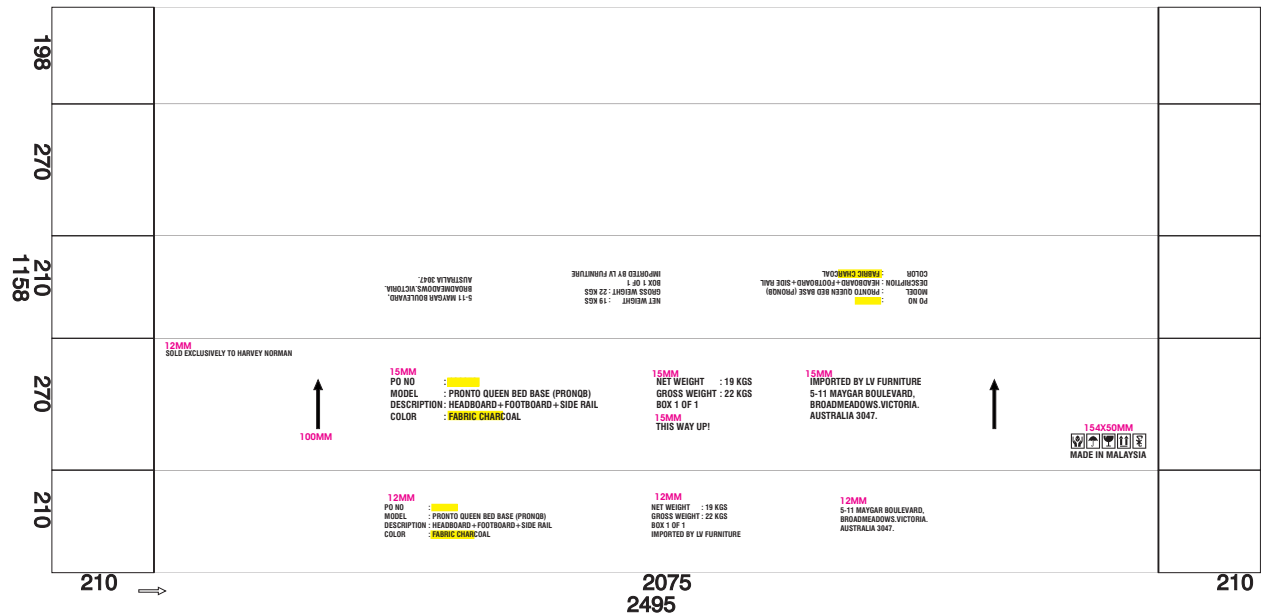

CUSTOMER : COMFY FACTOR
MODEL : CF8977-1550X2050-HB+FB+SL+ST+S.LE
COLOR : BLACK
TYONN PROD ID : 1678-001-00-FPF

TYONN PROD ID : (01)
COMFY PO : 19060709
QTY : 72 PCS

**PO NO :
104479**

L (MAIN BLOCK)

SHARING & CHANGING

CHANGE COLOR

REMARK : SECINARY

15MM
PO NO :
MODEL : PRONTO QUEEN BED BASE (PRONQB)
DESCRIPTION : HEADBOARD+FOOTBOARD+SIDE RAIL
COLOR : **FABRIC CHARCOAL**
15MM NET WEIGHT : 19 KGS
15MM GROSS WEIGHT : 22 KGS
BOX 1 OF 1
15MM THIS WAY UP!
12MM SOLD EXCLUSIVELY TO HARVEY NORMAN

15MM IMPORTED BY LV FURNITURE
5-11 MAYGAR BOULEVARD,
BROADMEADOWS.VICTORIA.
AUSTRALIA 3047.

PO NO :
MODEL : PRONTO QUEEN BED BASE (PRONQB) **12MM**
DESCRIPTION : HEADBOARD+FOOTBOARD+SIDE RAIL
COLOR : **FABRIC CHARCOAL**
NET WEIGHT : 19 KGS
GROSS WEIGHT : 22 KGS
BOX 1 OF 1
IMPORTED BY LV FURNITURE
5-11 MAYGAR BOULEVARD,
BROADMEADOWS.VICTORIA.
AUSTRALIA 3047.

MADE IN MALAYSIA

154X50MM