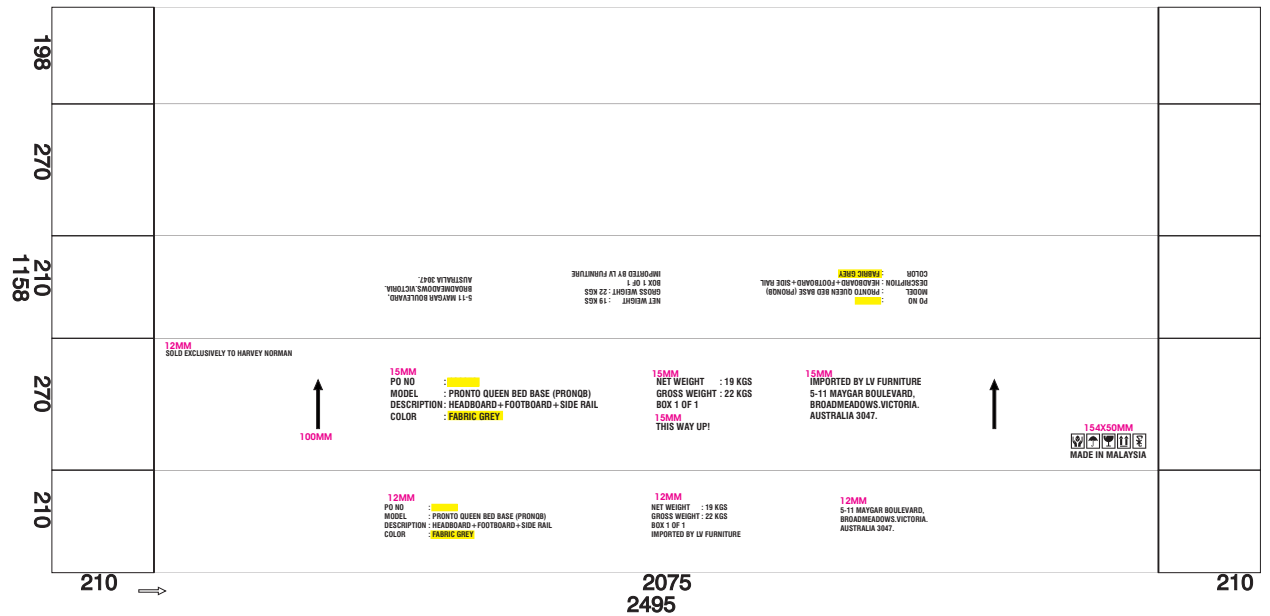

CUSTOMER : COMFY FACTOR
MODEL : CF8977-1550X2050-HB+FB+SL+ST+S.LE
COLOR : BLACK
TYONN PROD ID : 1678-001-00-PPF

TYONN PROD ID : (01)
COMFY PO : 19060709
QTY : 72 PCS

PO NO :
104479

L (MAIN BLOCK)

SHARING & CHANGING

REMARK : NEW

15MM
PO NO :
MODEL : PRONTO QUEEN BED BASE (PRONQB)
DESCRIPTION : HEADBOARD+FOOTBOARD+SIDE RAIL
COLOR : **FABRIC GREY**
15MM NET WEIGHT : 19 KGS
15MM GROSS WEIGHT : 22 KGS
BOX 1 OF 1
15MM THIS WAY UP!
12MM SOLD EXCLUSIVELY TO HARVEY NORMAN

15MM IMPORTED BY LV FURNITURE
5-11 MAYGAR BOULEVARD,
BROADMEADOWS.VICTORIA.
AUSTRALIA 3047.

PO NO :
MODEL : PRONTO QUEEN BED BASE (PRONQB) **12MM**
DESCRIPTION : HEADBOARD+FOOTBOARD+SIDE RAIL
COLOR : **FABRIC GREY**
NET WEIGHT : 19 KGS
GROSS WEIGHT : 22 KGS
BOX 1 OF 1
IMPORTED BY LV FURNITURE

5-11 MAYGAR BOULEVARD,
BROADMEADOWS.VICTORIA.
AUSTRALIA 3047.

MADE IN MALAYSIA

154X50MM