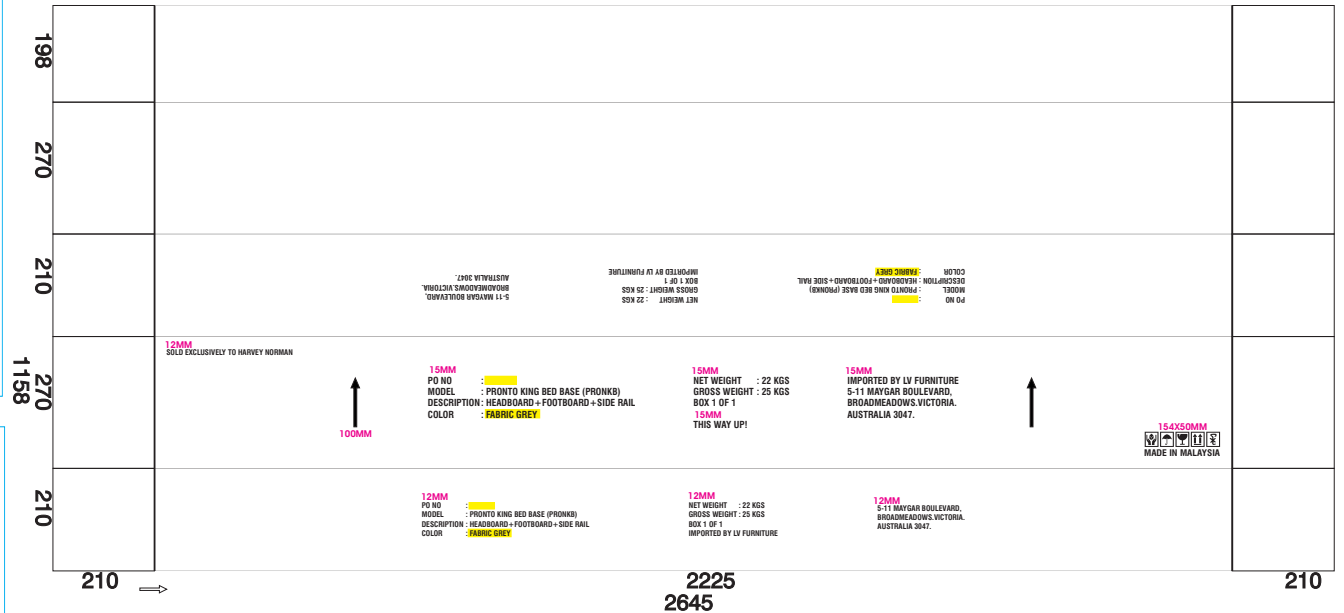

CUSTOMER : COMFY FACTOR
MODEL : CF8977-1850 X 2050-HB+FB+SL+ST+S.LE
COLOR : BLACK
TYONN PROD ID : 1676-001-00-PPF

TYONN PROD ID : (01)
COMFY PO : 19060709
QTY : 20 PCS

PO NO :
104479

L (MAIN BLOCK)

SHARING & CHANGING

REMARK : NEW

15MM
PO NO : **[REDACTED]**
MODEL : PRONTO KING BED BASE (PRONKB)
DESCRIPTION : HEADBOARD+FOOTBOARD+SIDE RAIL
COLOR : **FABRIC GREY**
15MM
NET WEIGHT : 22 KGS
GROSS WEIGHT : 25 KGS
BOX 1 OF 1
15MM
THIS WAY UP!
12MM
SOLD EXCLUSIVELY TO HARVEY NORMAN

15MM
IMPORTED BY LV FURNITURE
5-11 MAYGAR BOULEVARD,
BROADMEADOWS.VICTORIA.
AUSTRALIA 3047.

PO NO : **[REDACTED]**
MODEL : PRONTO KING BED BASE (PRONKB) **12MM**
DESCRIPTION : HEADBOARD+FOOTBOARD+SIDE RAIL
COLOR : **FABRIC GREY**
NET WEIGHT : 22 KGS
GROSS WEIGHT : 25 KGS
BOX 1 OF 1
IMPORTED BY LV FURNITURE
5-11 MAYGAR BOULEVARD,
BROADMEADOWS.VICTORIA.
AUSTRALIA 3047.

MADE IN MALAYSIA **154X50MM**