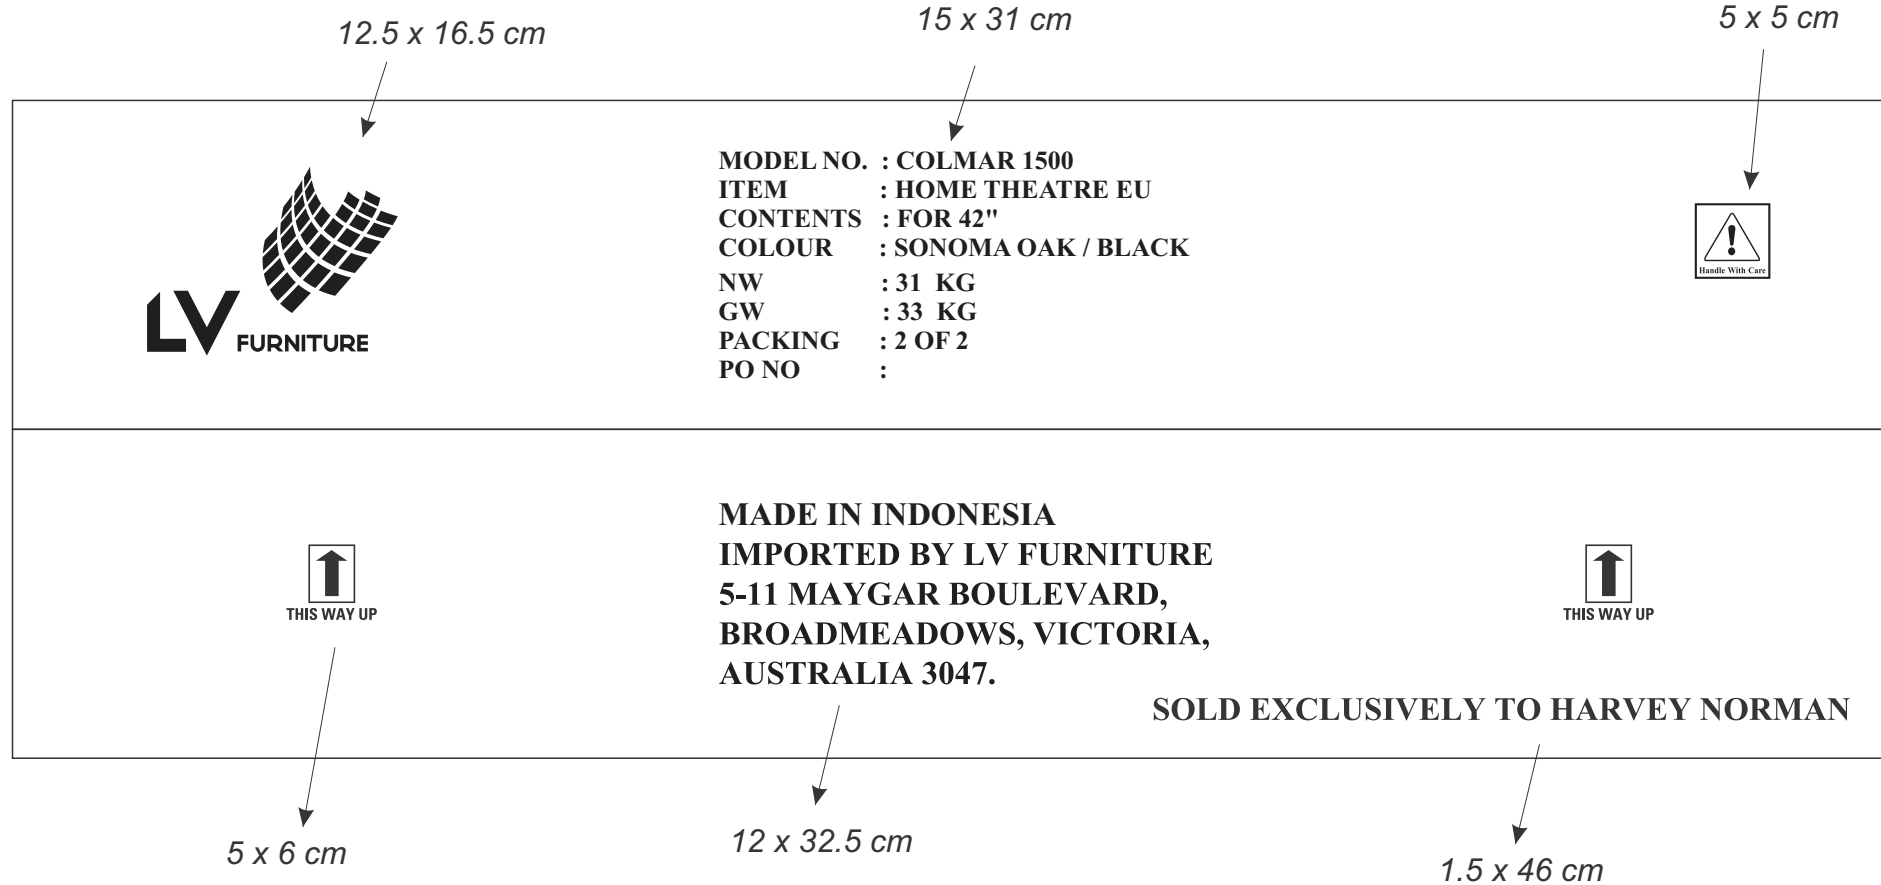

BOX 2

COLMAR 150 LVF

SONOMA OAK - BLACK

Top Side

PT. PUTERA RACKINDO SEJAHTERA
FOR INTERNAL USE ONLY

CARTON PRINTING LAY-OUT
TYPE : COLMAR 150 LVF

CUSTOMER :
LV FURNITURE

NOTE: 23 jan 2017
WEEK 10-2017