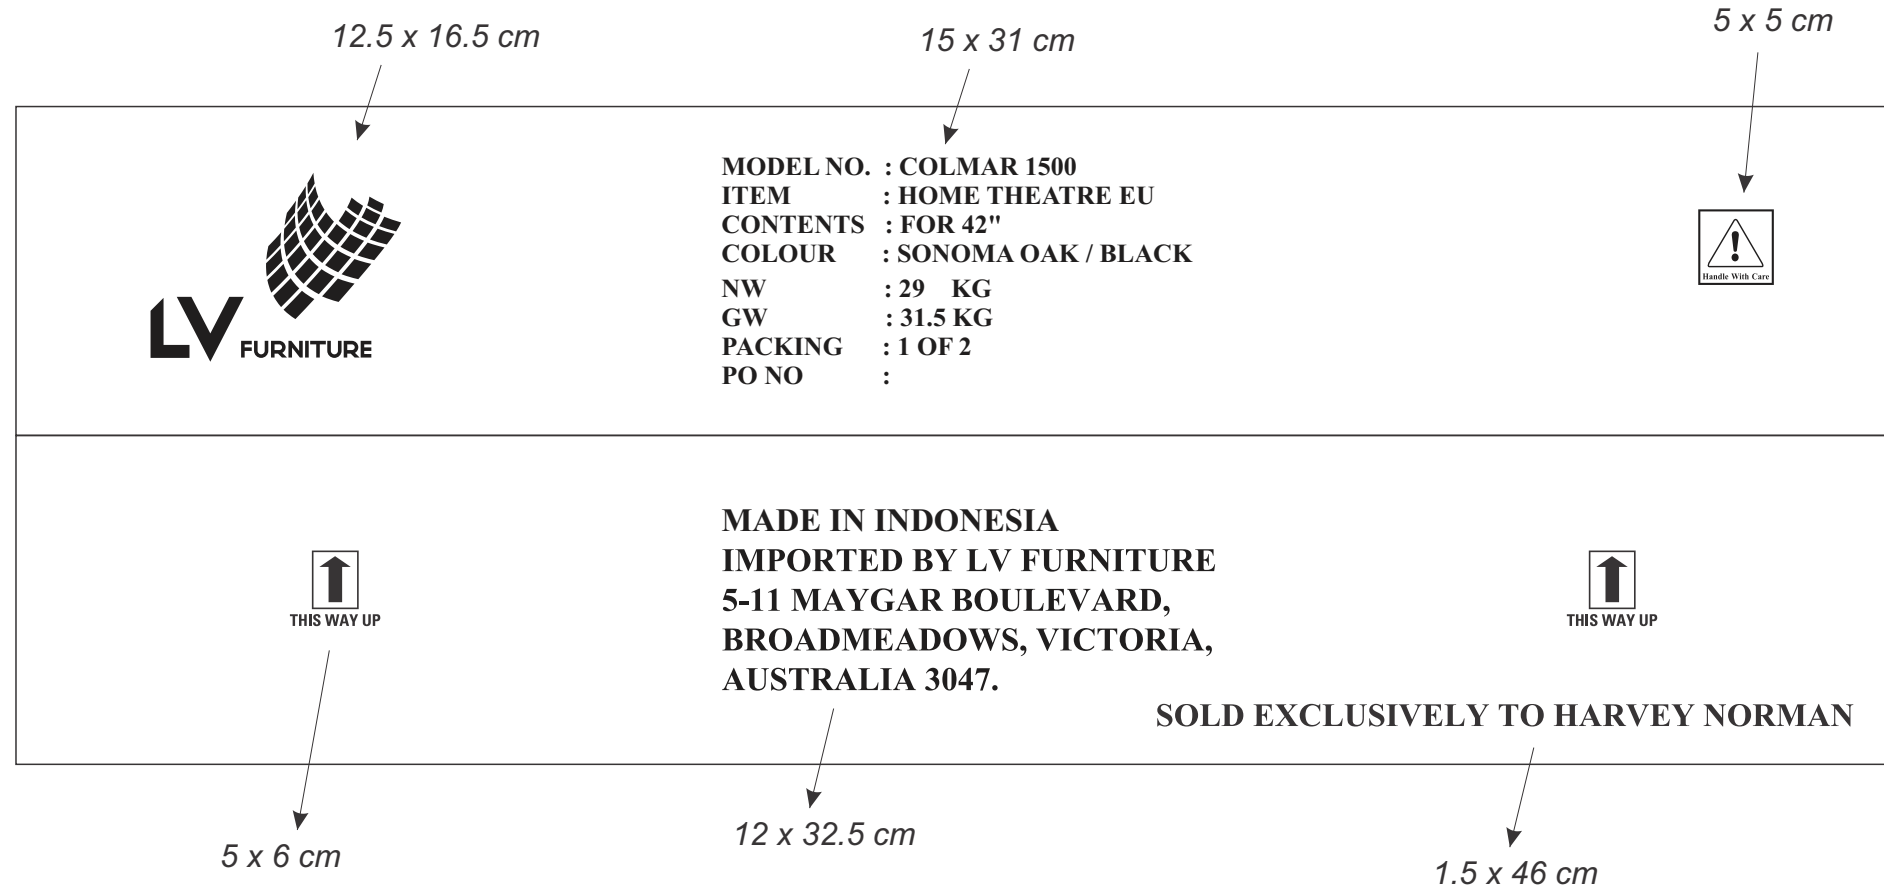

BOX 1

COLMAR 150 LVF

Top side

SONOMA OAK - BLACK

PT. PUTERA RACKINDO SEJAHTERA
FOR INTERNAL USE ONLY

CARTON PRINTING LAY-OUT
TYPE : COLMAR 150 LVF

CUSTOMER :
LV FURNITURE

NOTE: 23 jan 2017
WEEK 10-2017