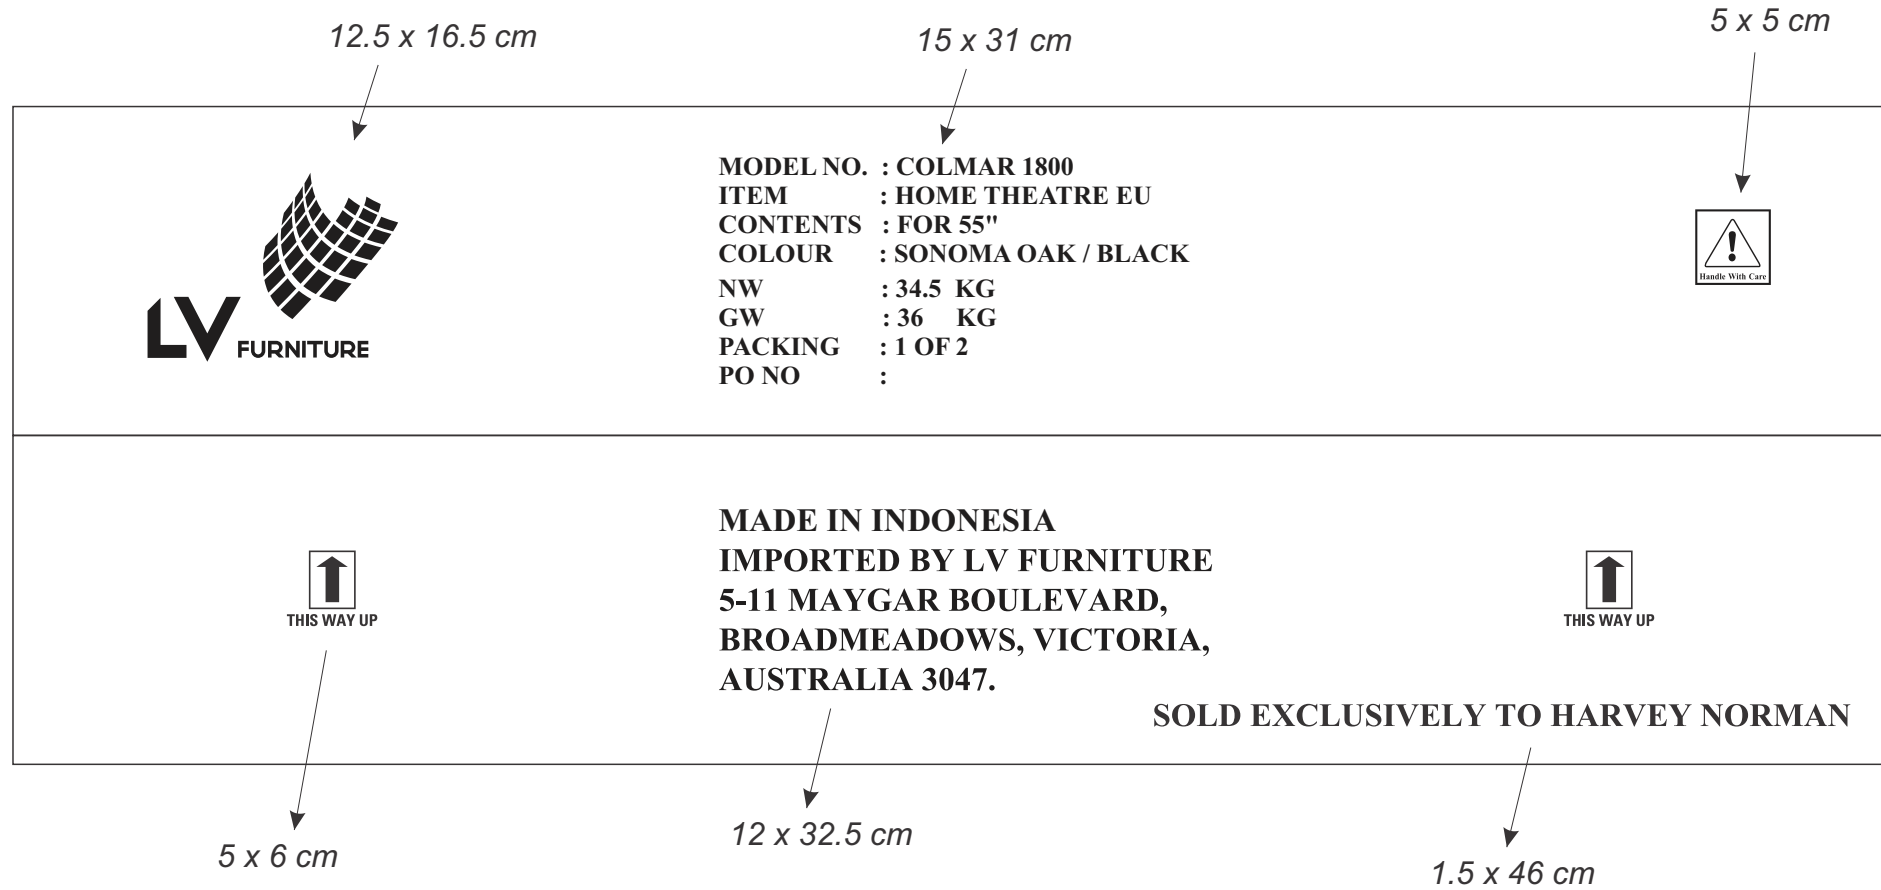

BOX 1

COLMAR 180 LVF

SONOMA OAK - BLACK

Top side

PT. PUTERA RACKINDO SEJAHTERA
FOR INTERNAL USE ONLY

CARTON PRINTING LAY-OUT
TYPE : COLMAR 180 LVF

CUSTOMER :
LV FURNITURE

NOTE: 23 jan 2017
WEEK 10-2017