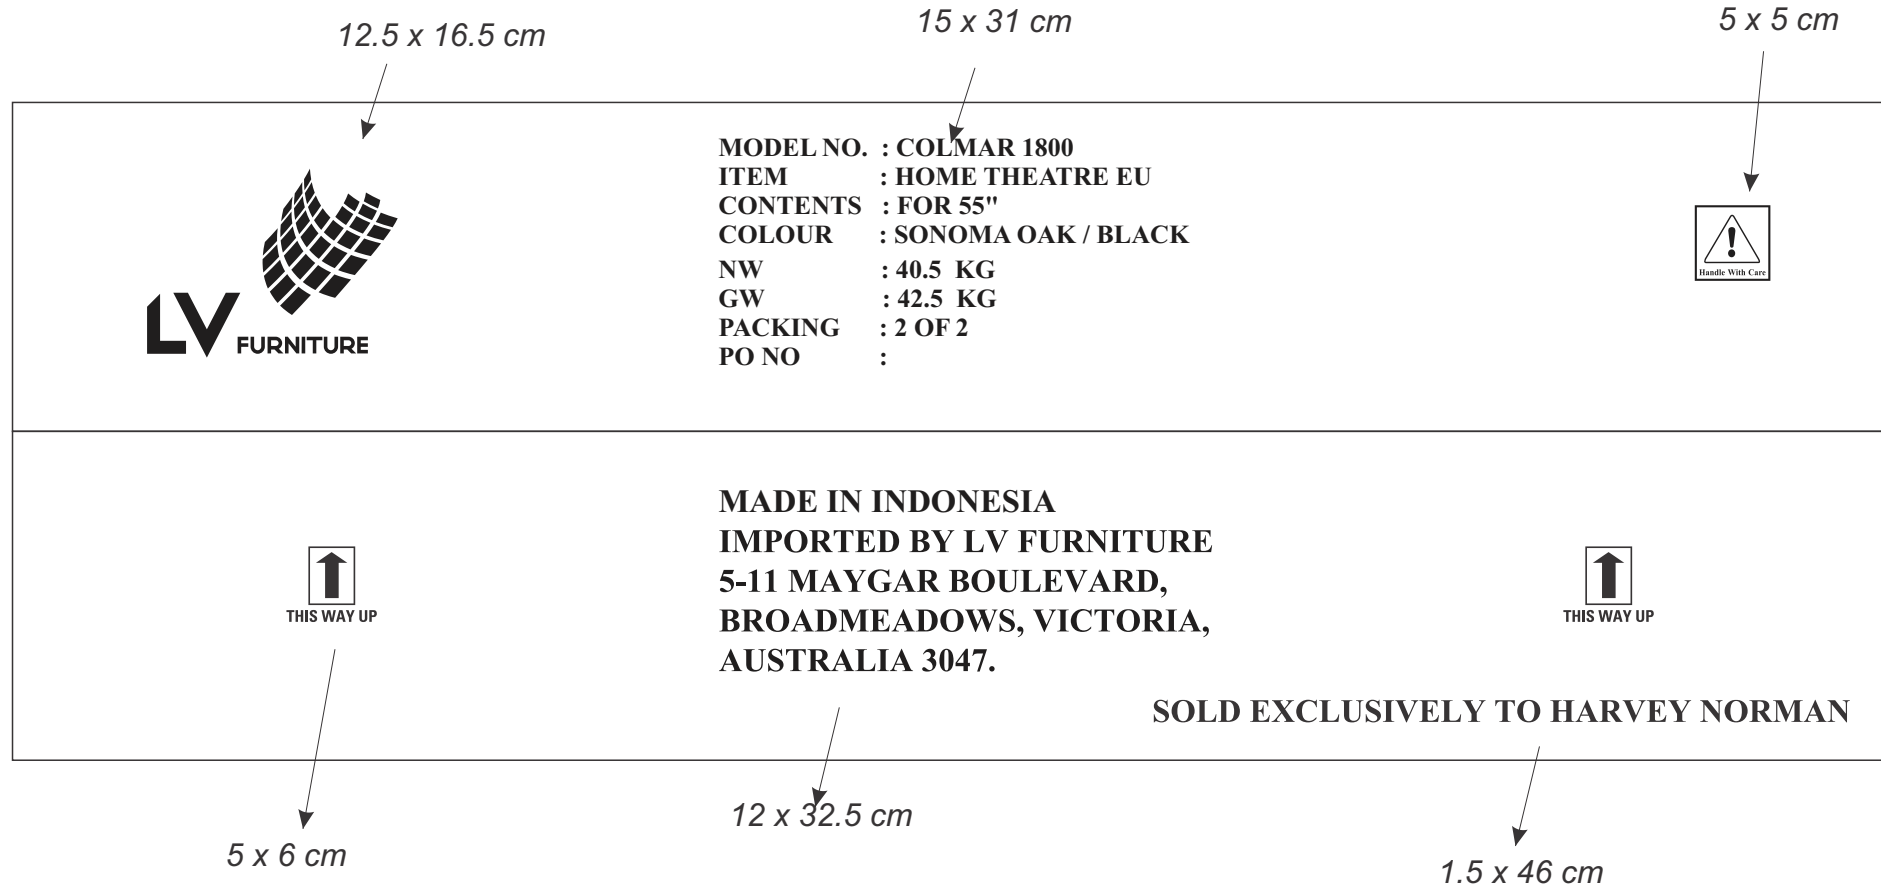

BOX 2

COLMAR 180 LVF

SONOMA OAK - BLACK

Top Side

PT. PUTERA RACKINDO SEJAHTERA
FOR INTERNAL USE ONLY

CARTON PRINTING LAY-OUT
TYPE : COLMAR 180 LVF

CUSTOMER :
LV FURNITURE

NOTE: 23 jan 2017
WEEK 10-2017