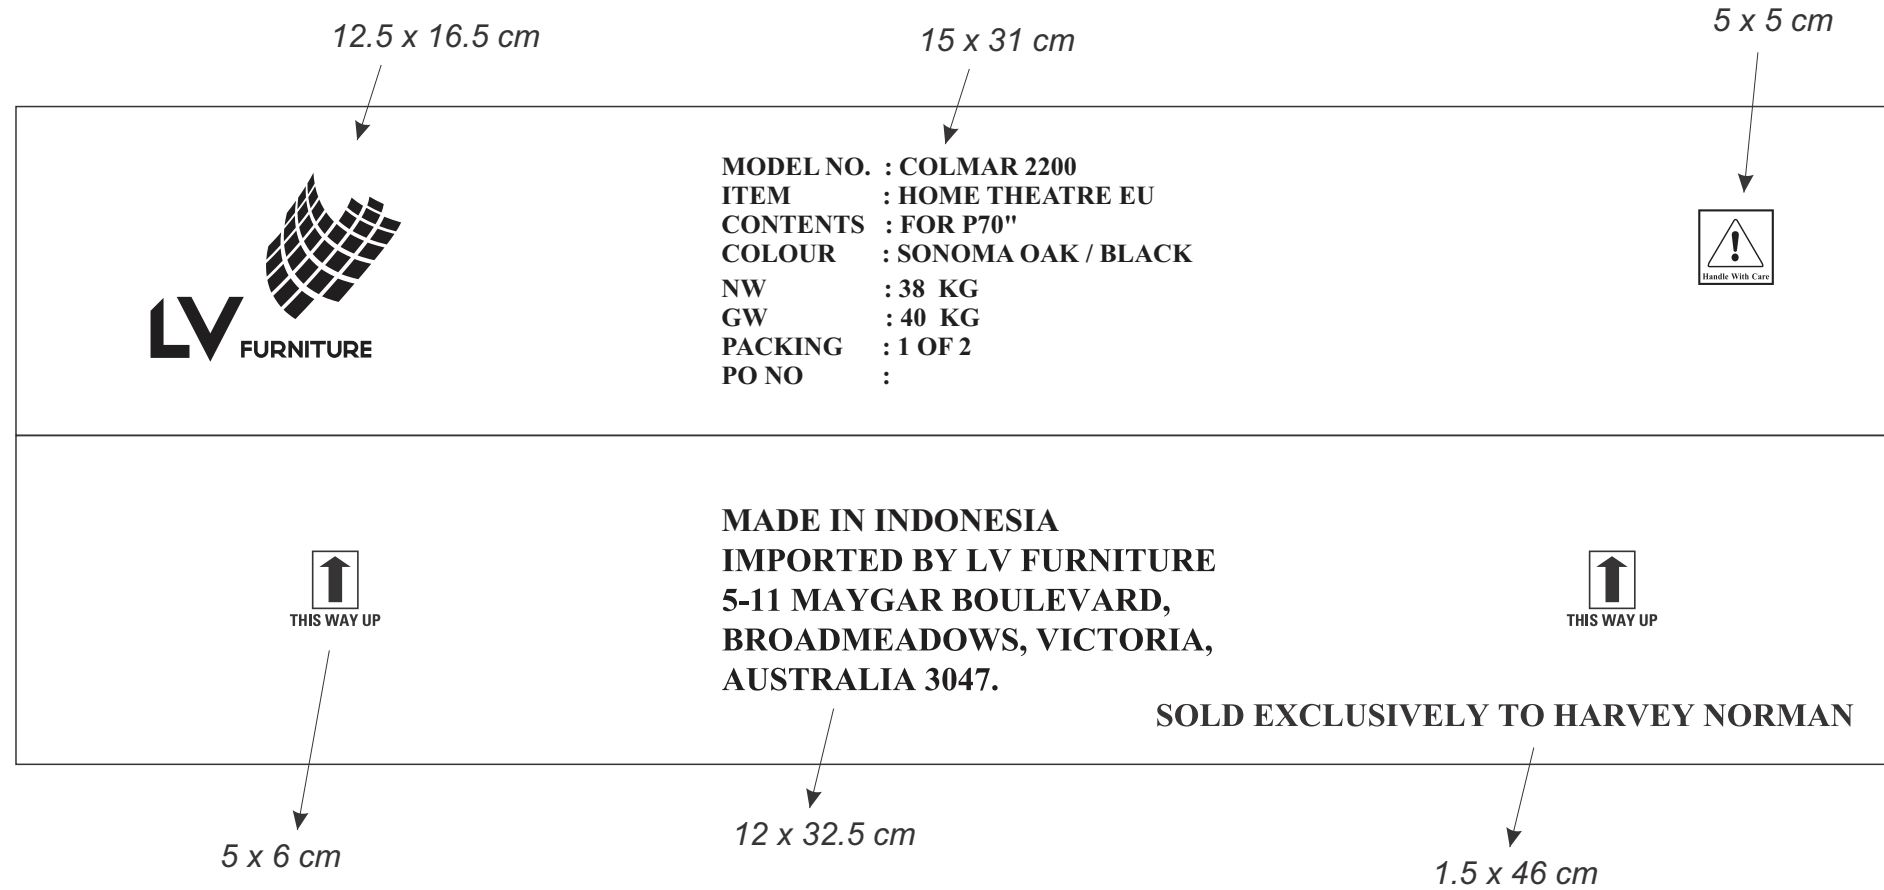

BOX 1

COLMAR 220 LVF

SONOMA OAK - BLACK

Top side

PT. PUTERA RACKINDO SEJAHTERA
FOR INTERNAL USE ONLY

CARTON PRINTING LAY-OUT
TYPE : COLMAR 220 LVF

CUSTOMER :
LV FURNITURE

NOTE: 23 jan 2017
WEEK 10-2017