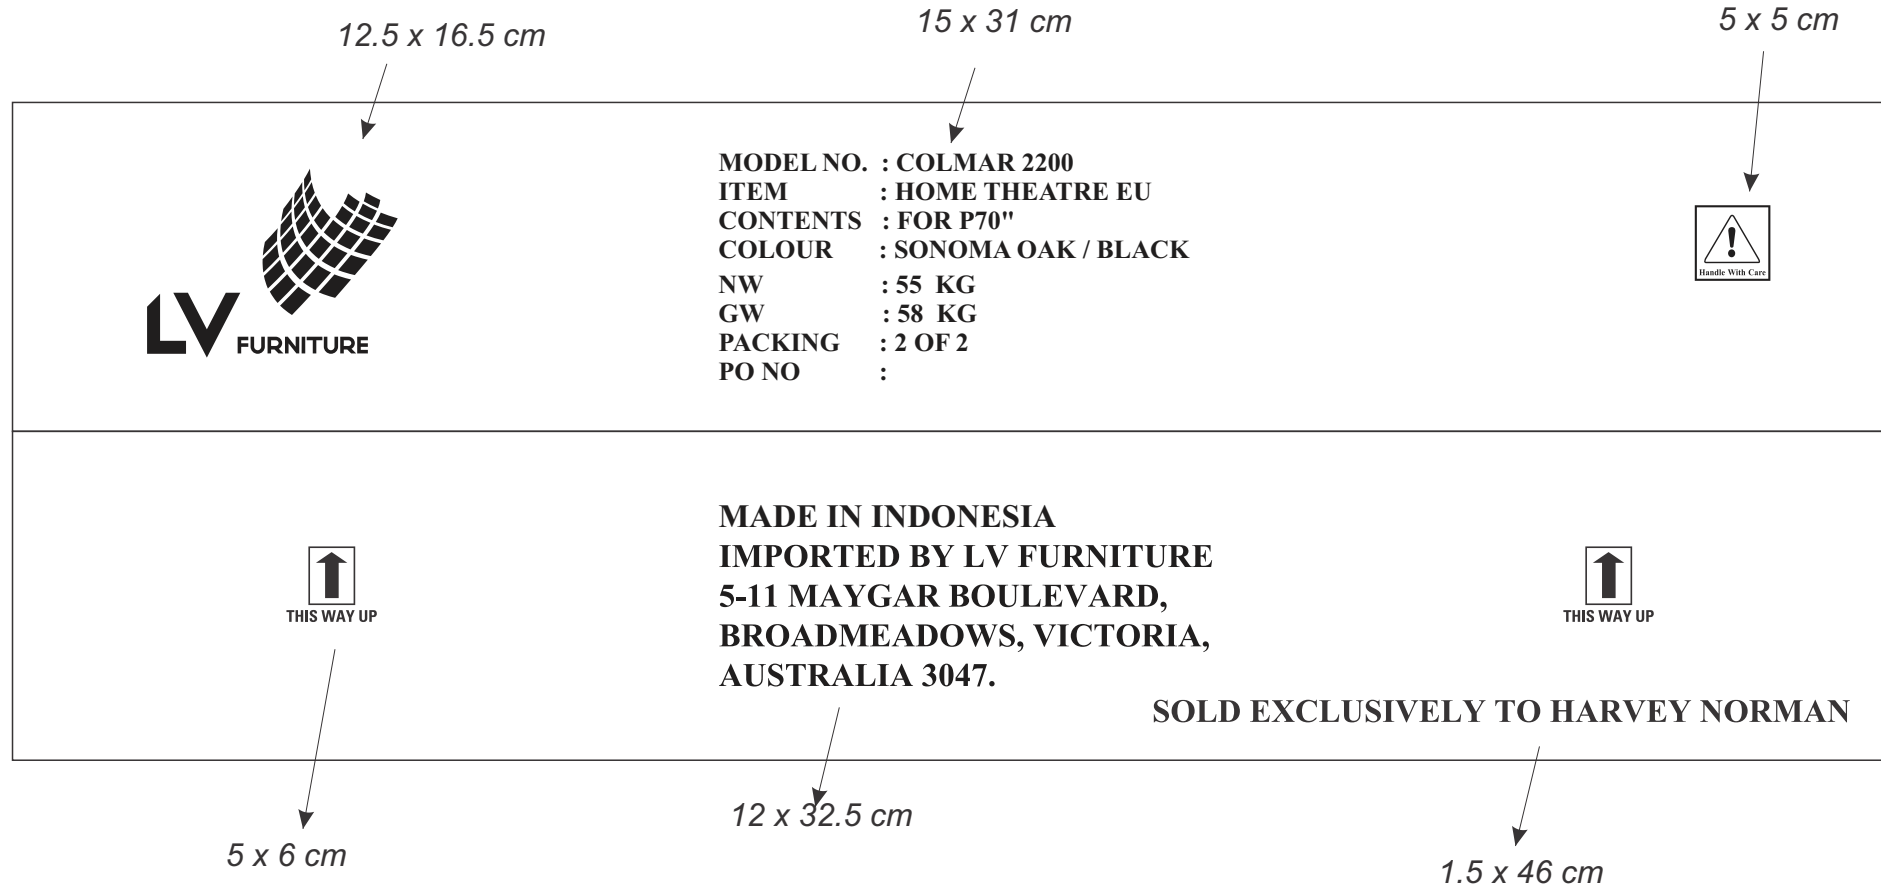

BOX 2

COLMAR 220 LVF

SONOMA OAK - BLACK

Top Side

PT. PUTERA RACKINDO SEJAHTERA
FOR INTERNAL USE ONLY

CARTON PRINTING LAY-OUT
TYPE : COLMAR 220 LVF

CUSTOMER :
LV FURNITURE

NOTE: 23 jan 2017
WEEK 10-2017