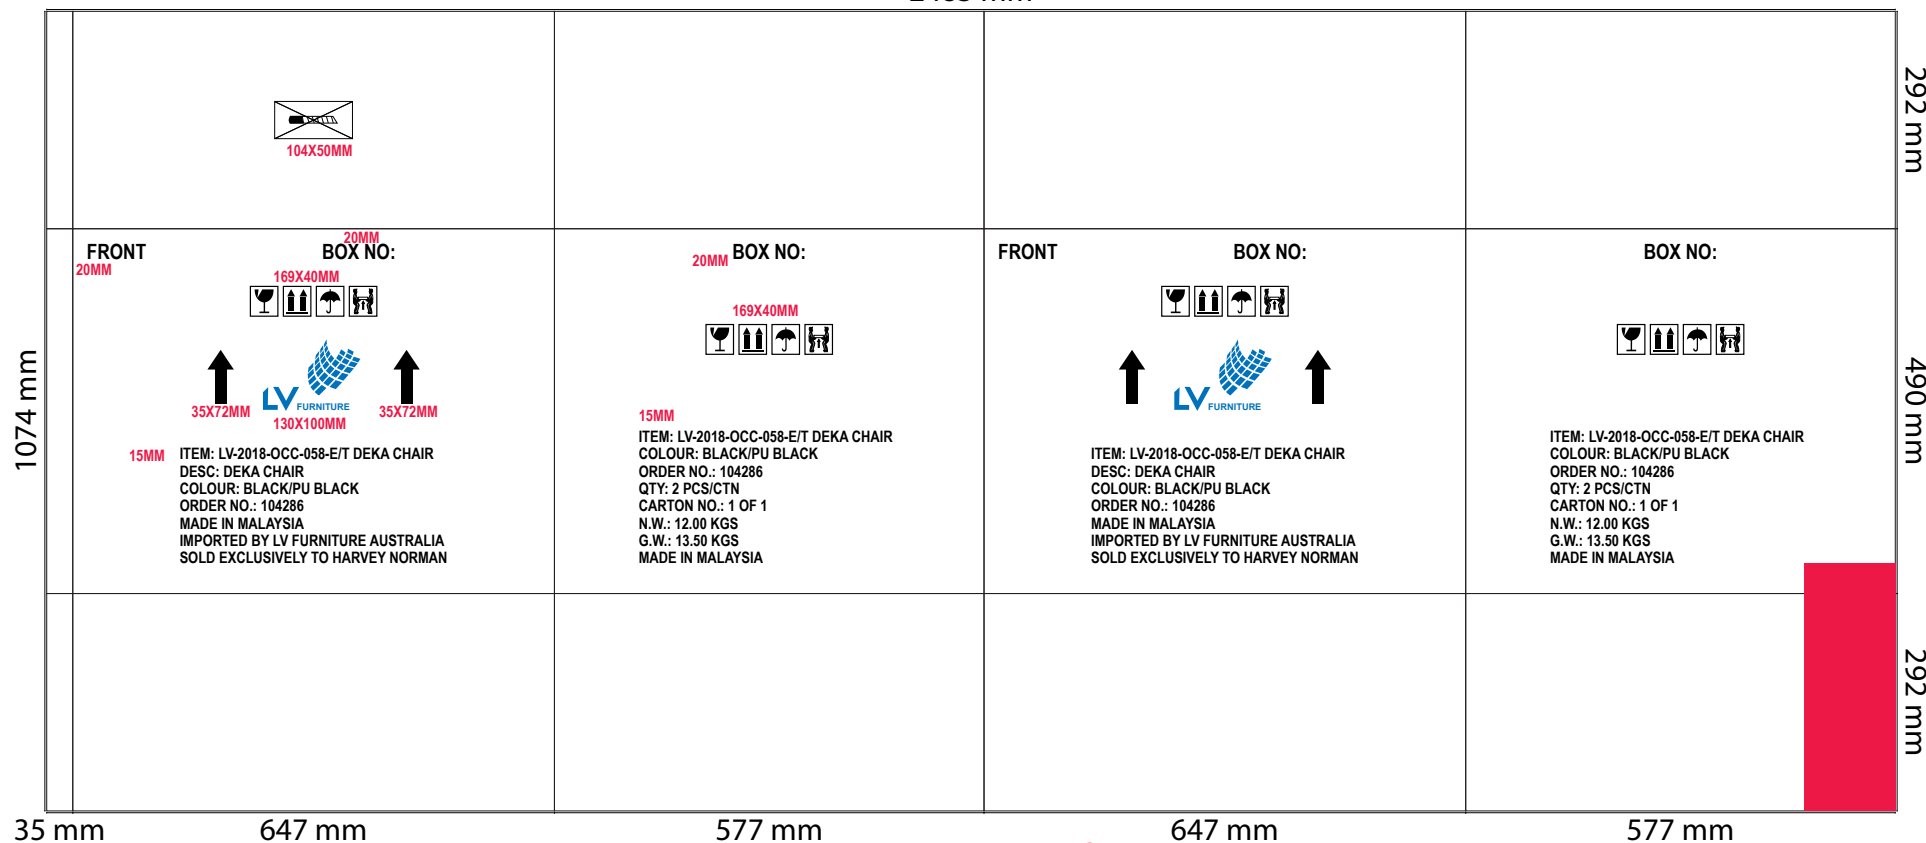

CUSTOMER : LIVING WORLD (M) SDN. BHD.	JOINT : 1 JOINT	COLOUR : BLACK / BLUE(3081)
DIMENSION : ED 647 X 577 X 490 MM	TYPE : RSC	M/C NO. : R-049
P/O NO. : PO1808-301(LVF0001)	SUBSTANCE : T150/M/M	S/O : 08-2018-10543
ORDER QTY : 360 CTNS	DELIVERY : 05/10/2018	W/O : 08-2018-10780

REMARKS : NEW
MODEL : LW1811

AN
X:122
Y:332

2483 mm

35 mm 647 mm

577 mm

647 mm

577 mm

MAIN MARK:

SIDE MARK:

15MM

15MM

ITEM: LV-2018-OCC-058-E/T DEKA CHAIR
DESC: DEKA CHAIR
COLOUR: BLACK/PU BLACK
ORDER NO.: 104286
MADE IN MALAYSIA
IMPORTED BY LV FURNITURE AUSTRALIA
SOLD EXCLUSIVELY TO HARVEY NORMAN

ITEM: LV-2018-OCC-058-E/T DEKA CHAIR
COLOUR: BLACK/PU BLACK
ORDER NO.: 104286
QTY: 2 PCS/CTN
CARTON NO.: 1 OF 1
N.W.: 12.00 KGS
G.W.: 13.50 KGS
MADE IN MALAYSIA