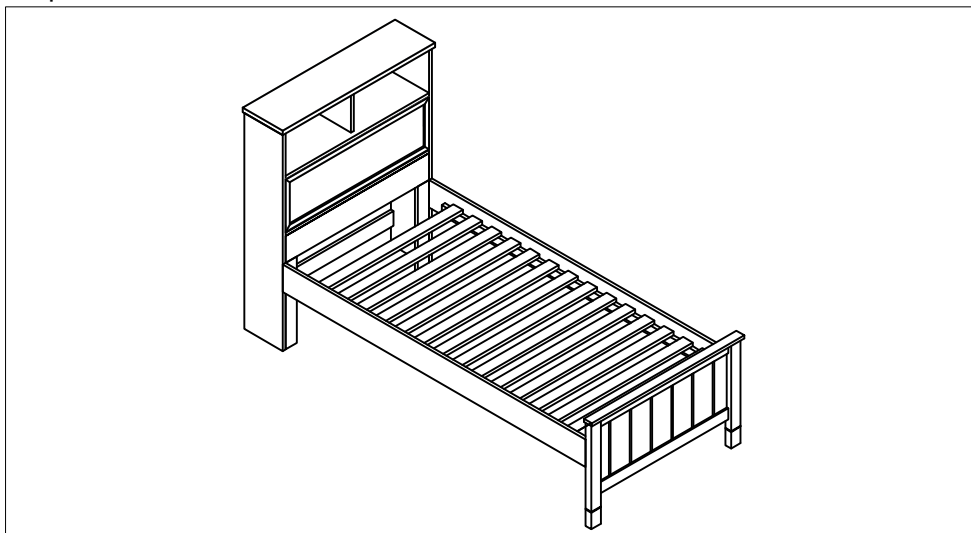

ASSEMBLY INSTRUCTION

HN-2018-190 SLAT BASE (KING SINGLE BED)

Thank you for purchasing this quality product. Be sure to check all packing material carefully for small parts that may have come loose inside the carton during shipment.

HARDWARE LISTS

| NO | DESCRIPTION | QTY |
|----|--|-----|
| A |  CSK Screw Ø4 X 38mm | 12 |

COMPONENT LISTS

| NO | DESCRIPTION | QTY |
|----|---|-----|
| 1 |  Slat Base | 14 |

EXAMPLE FOR SKETCH ONLY

MADE IN MALAYSIA