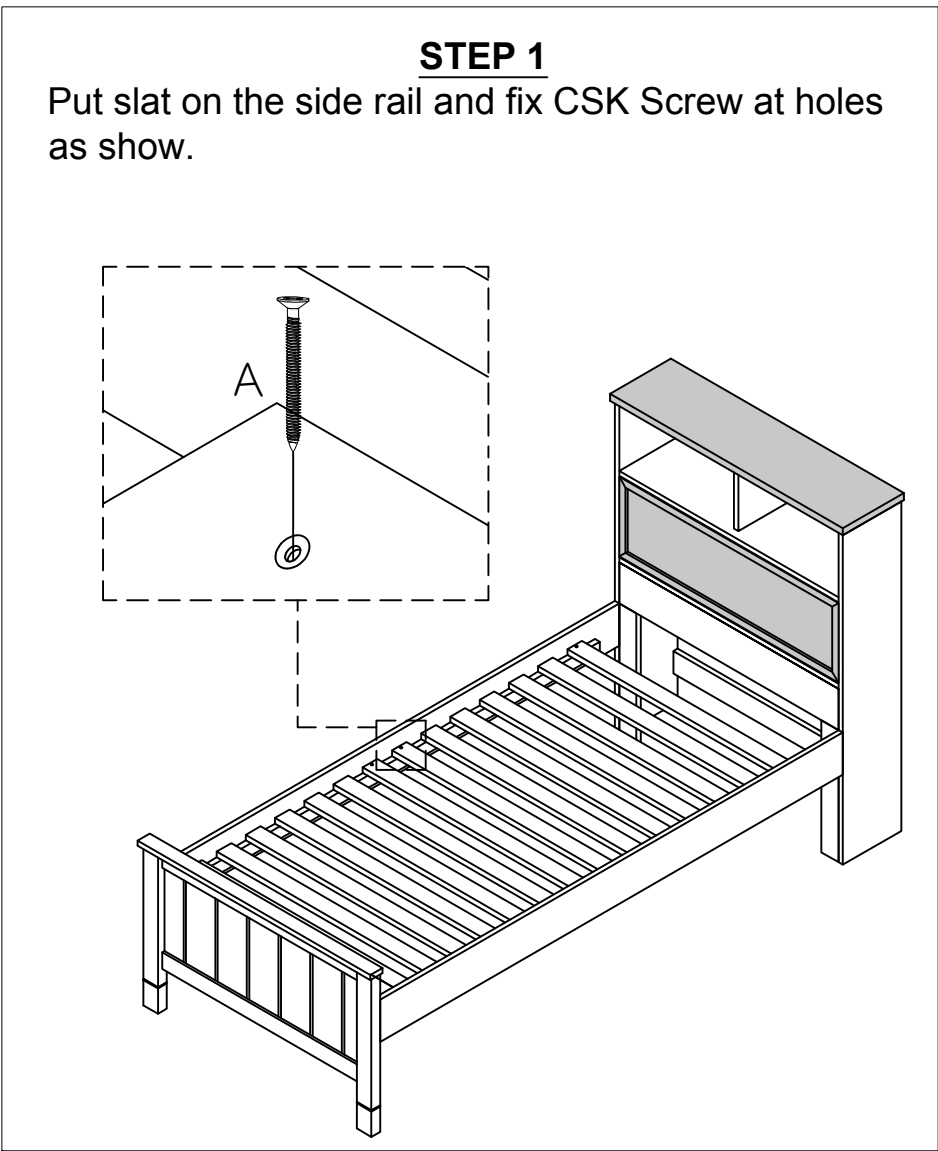

ASSEMBLY INSTRUCTION

HN-2018-190 SLAT BASE (KING SINGLE BED)

Thank you for purchasing this quality product. Be sure to check all packing material carefully for small parts that may have come loose inside the carton during shipment.

HARDWARE LISTS

| NO | DESCRIPTION | QTY |
|----|--|-----|
| A |  CSK Screw Ø4 X 38mm | 12 |

COMPONENT LISTS

| NO | DESCRIPTION | QTY |
|----|---|-----|
| 1 |  Slat Base | 14 |

EXAMPLE FOR SKETCH ONLY

MADE IN MALAYSIA