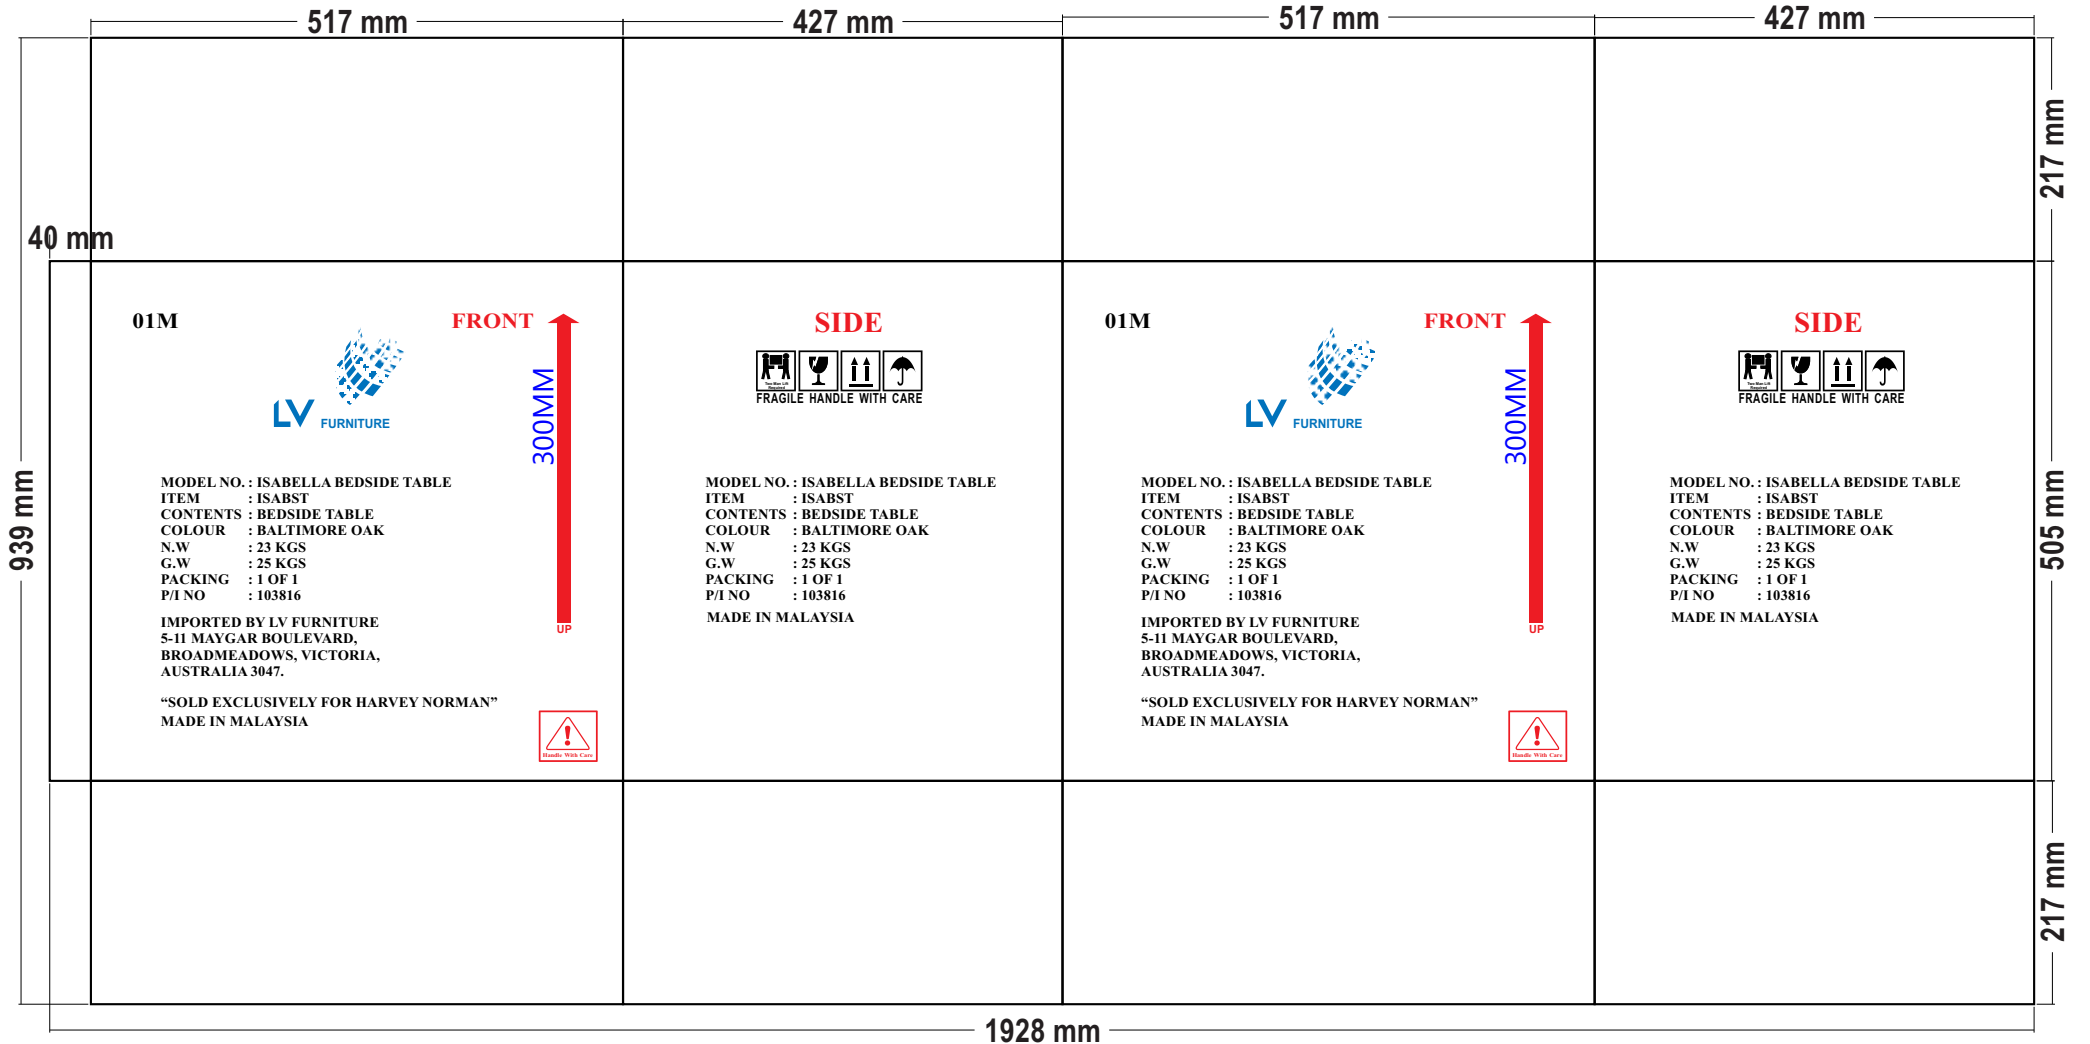

CUSTOMER : TOP GUARD REOURCES SDN. BHD.		SUBSTANCE : T150/M120/M120M120/T150		MODEL : ISABELLA BEDSIDE TABLE	
ORDER QTY : CTN		P/O NO : TG 079/1610		BEDSIDE TABLE	
DIMENSION : ED 517 x 427 x 505 MM		COLOUR : BLACK / BLUE (3082) / RED		(NEW)	
DELIVERY DATE : /2017		M/C NO : H-032		S/O # : -2017-00	

MODEL NO. : ISABELLA BEDSIDE TABLE ITEM : ISABST CONTENTS : BEDSIDE TABLE COLOUR : BALTIMORE OAK N.W : 23 KGS G.W : 25 KGS PACKING : 1 OF 1 P/I NO : 103816	IMPORTED BY LV FURNITURE 5-11 MAYGAR BOULEVARD, BROADMEADOWS, VICTORIA, AUSTRALIA 3047. “SOLD EXCLUSIVELY FOR HARVEY NORMAN” MADE IN MALAYSIA	REMARK :	SIDE MARK :	MODEL NO. : ISABELLA BEDSIDE TABLE ITEM : ISABST CONTENTS : BEDSIDE TABLE COLOUR : BALTIMORE OAK N.W : 23 KGS G.W : 25 KGS PACKING : 1 OF 1 P/I NO : 103816	MADE IN MALAYSIA