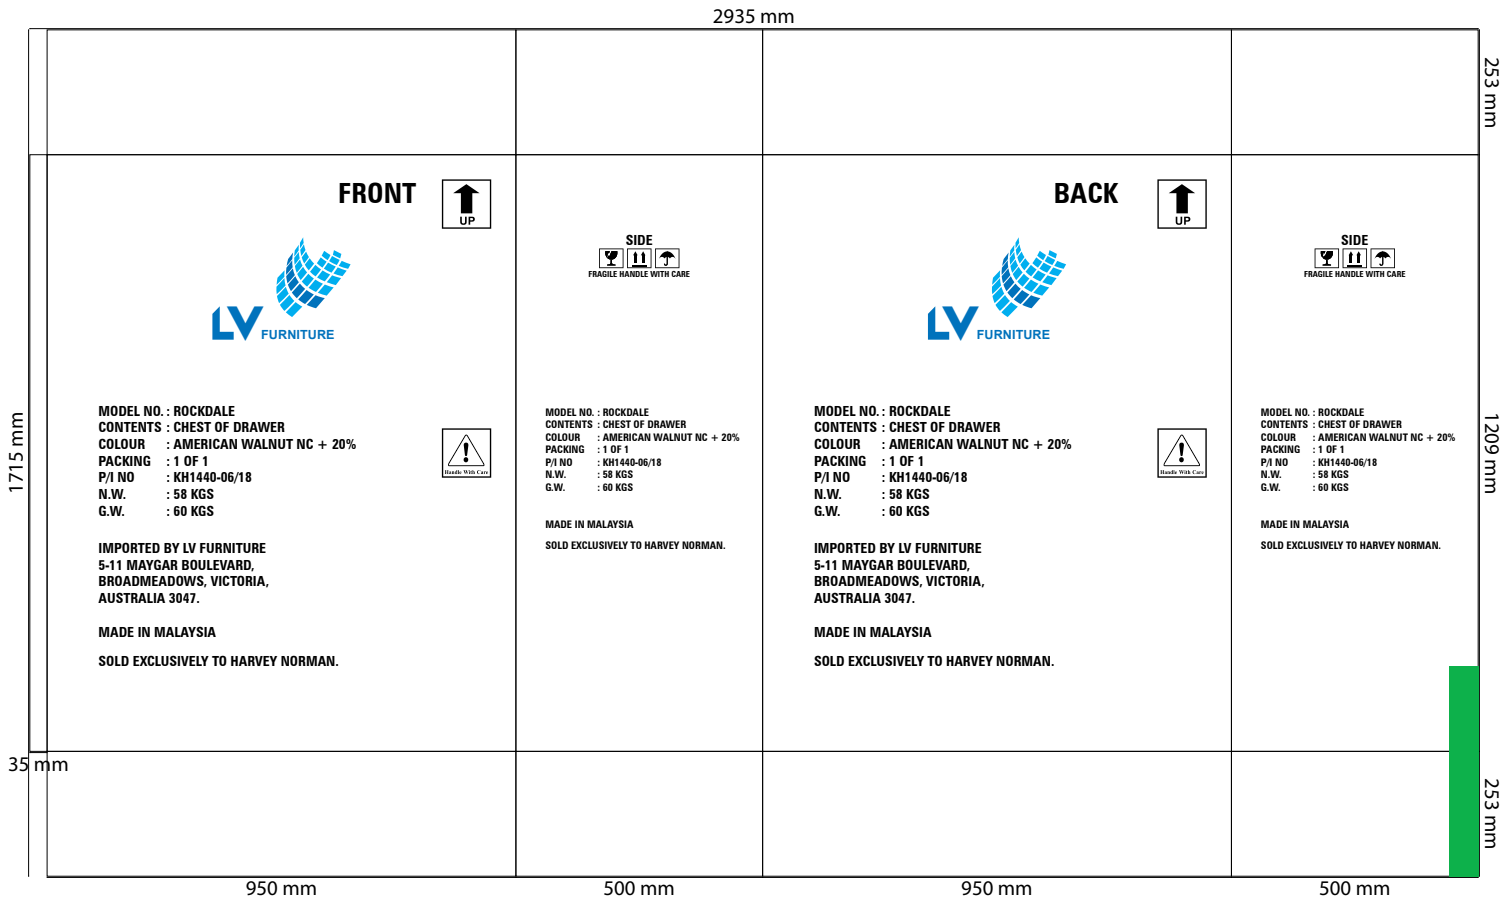

CUSTOMER : KIN HENG FURNITURE SDN. BHD.	JOINT :	COLOUR : BLACK/BLUE(32888)/BLUE(3081)
DIMENSION : ED 950 x 500 x 1209 MM	TYPE : RSC	M/C NO. : Q-608
P/O NO. : PO-07951/08	SUBSTANCE : T150/M/M	S/O : 08-2018-08337
ORDER QTY : 22 CTNS	DELIVERY : 06/09/2018	W/O : 08-2018-08346

REMARKS :	JIA X:59 Y:426
MODEL : ROCK-COD 09 (FA)	

MAIN MARK