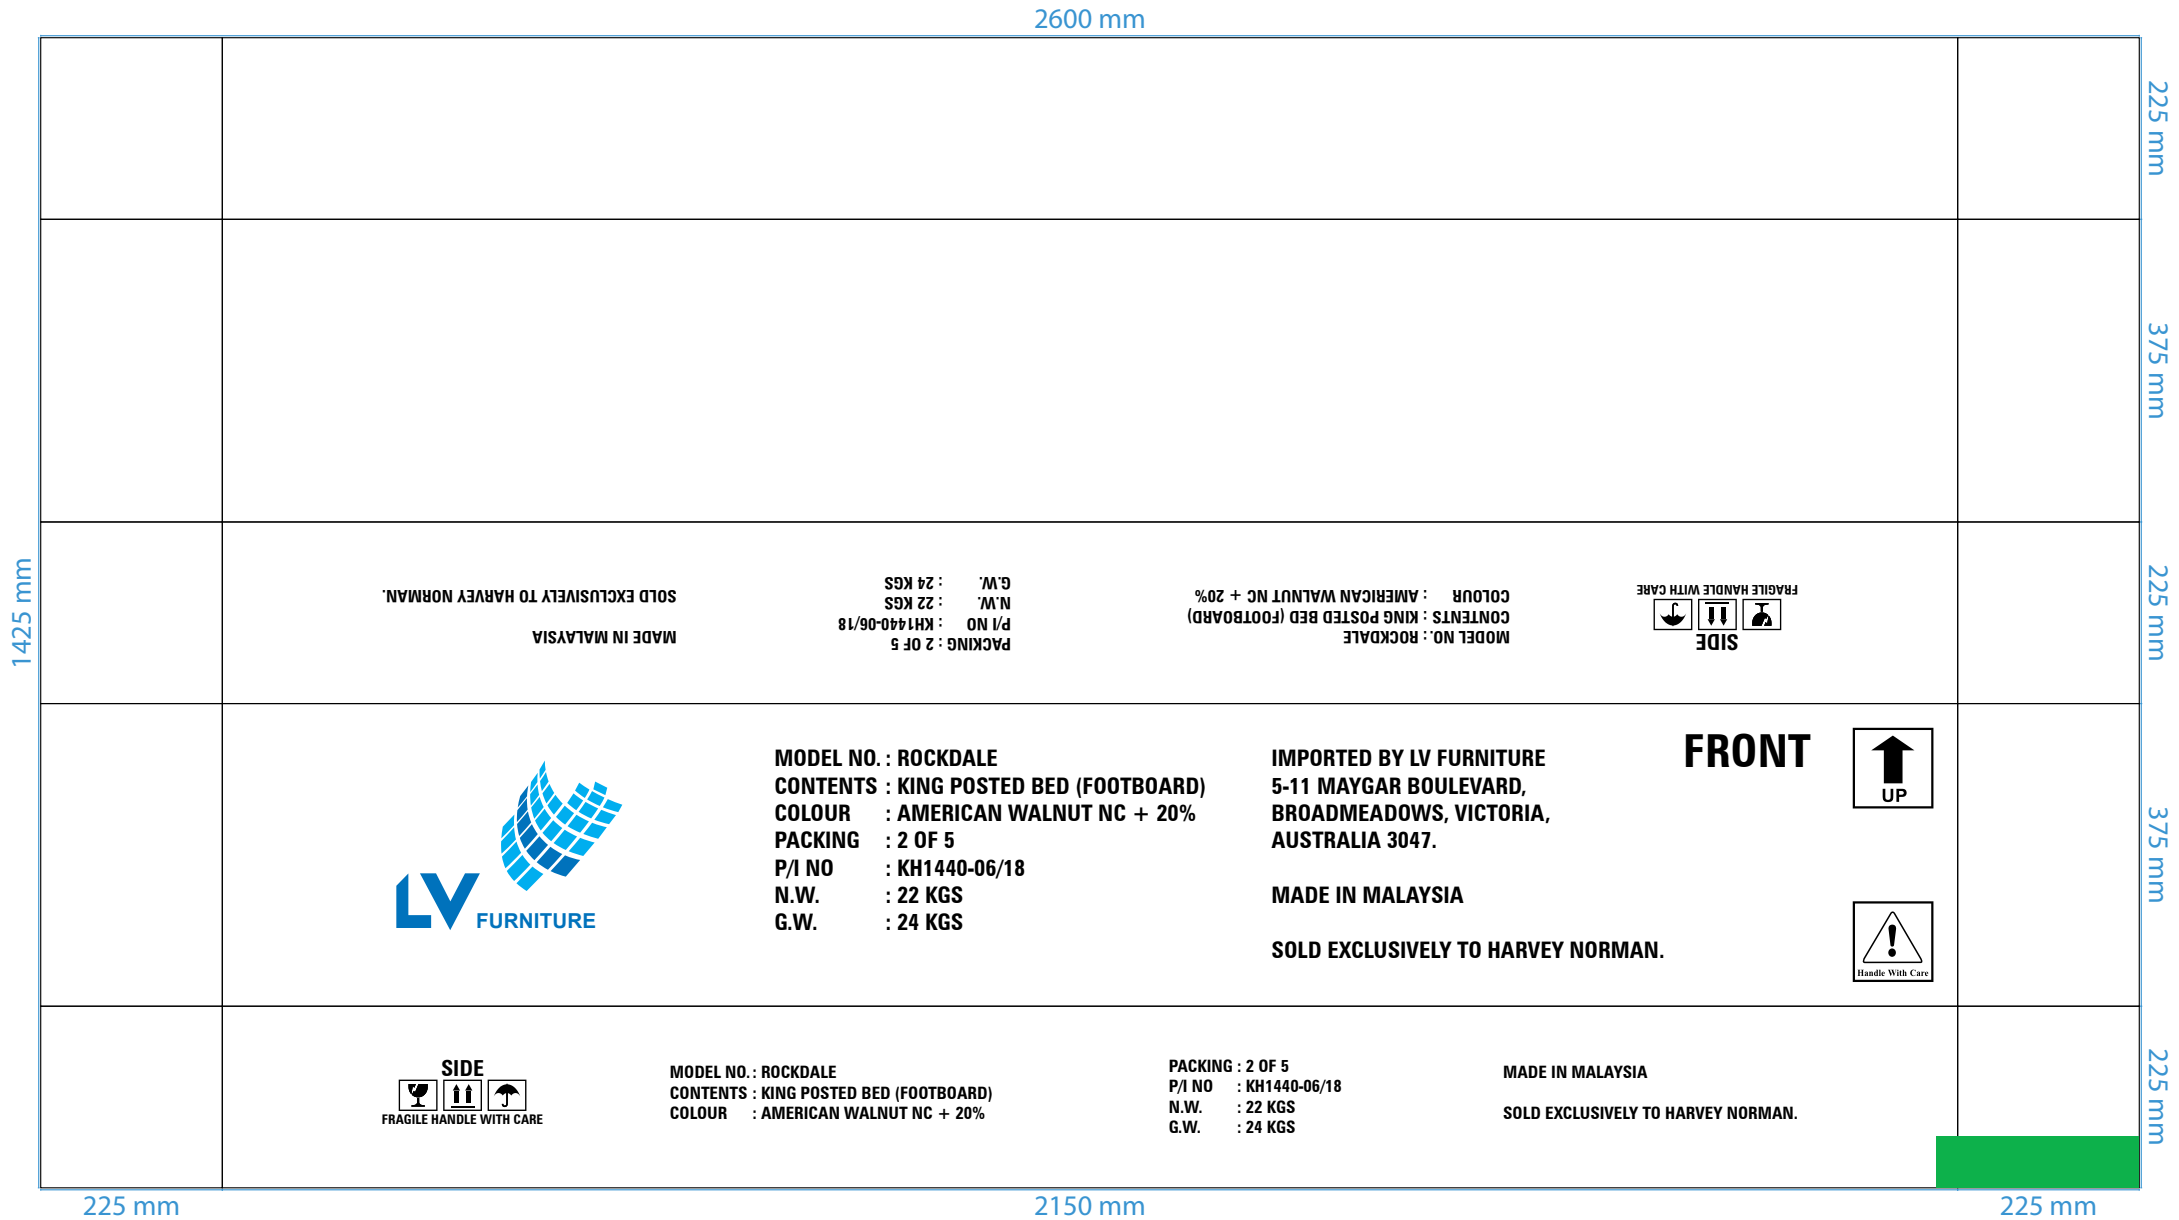

CUSTOMER : KIN HENG FURNITURE SDN. BHD.	JOINT :	COLOUR : BLACK/BLUE(32888)/BLUE(3081)
DIMENSION : ED 2150 X 375 X 225 MM	TYPE : FPF	M/C NO. : Q-662
P/O NO. : PO-07951/08	SUBSTANCE : T150/M/M	S/O : 08-2018-08314
ORDER QTY : 10 CTNS	DELIVERY : 06/09/2018	W/O : 08-2018-08419

REMARKS : REPEAT MODEL : ROCK-KG PT BED-01-FB (KD)	JIA X:251 Y:64