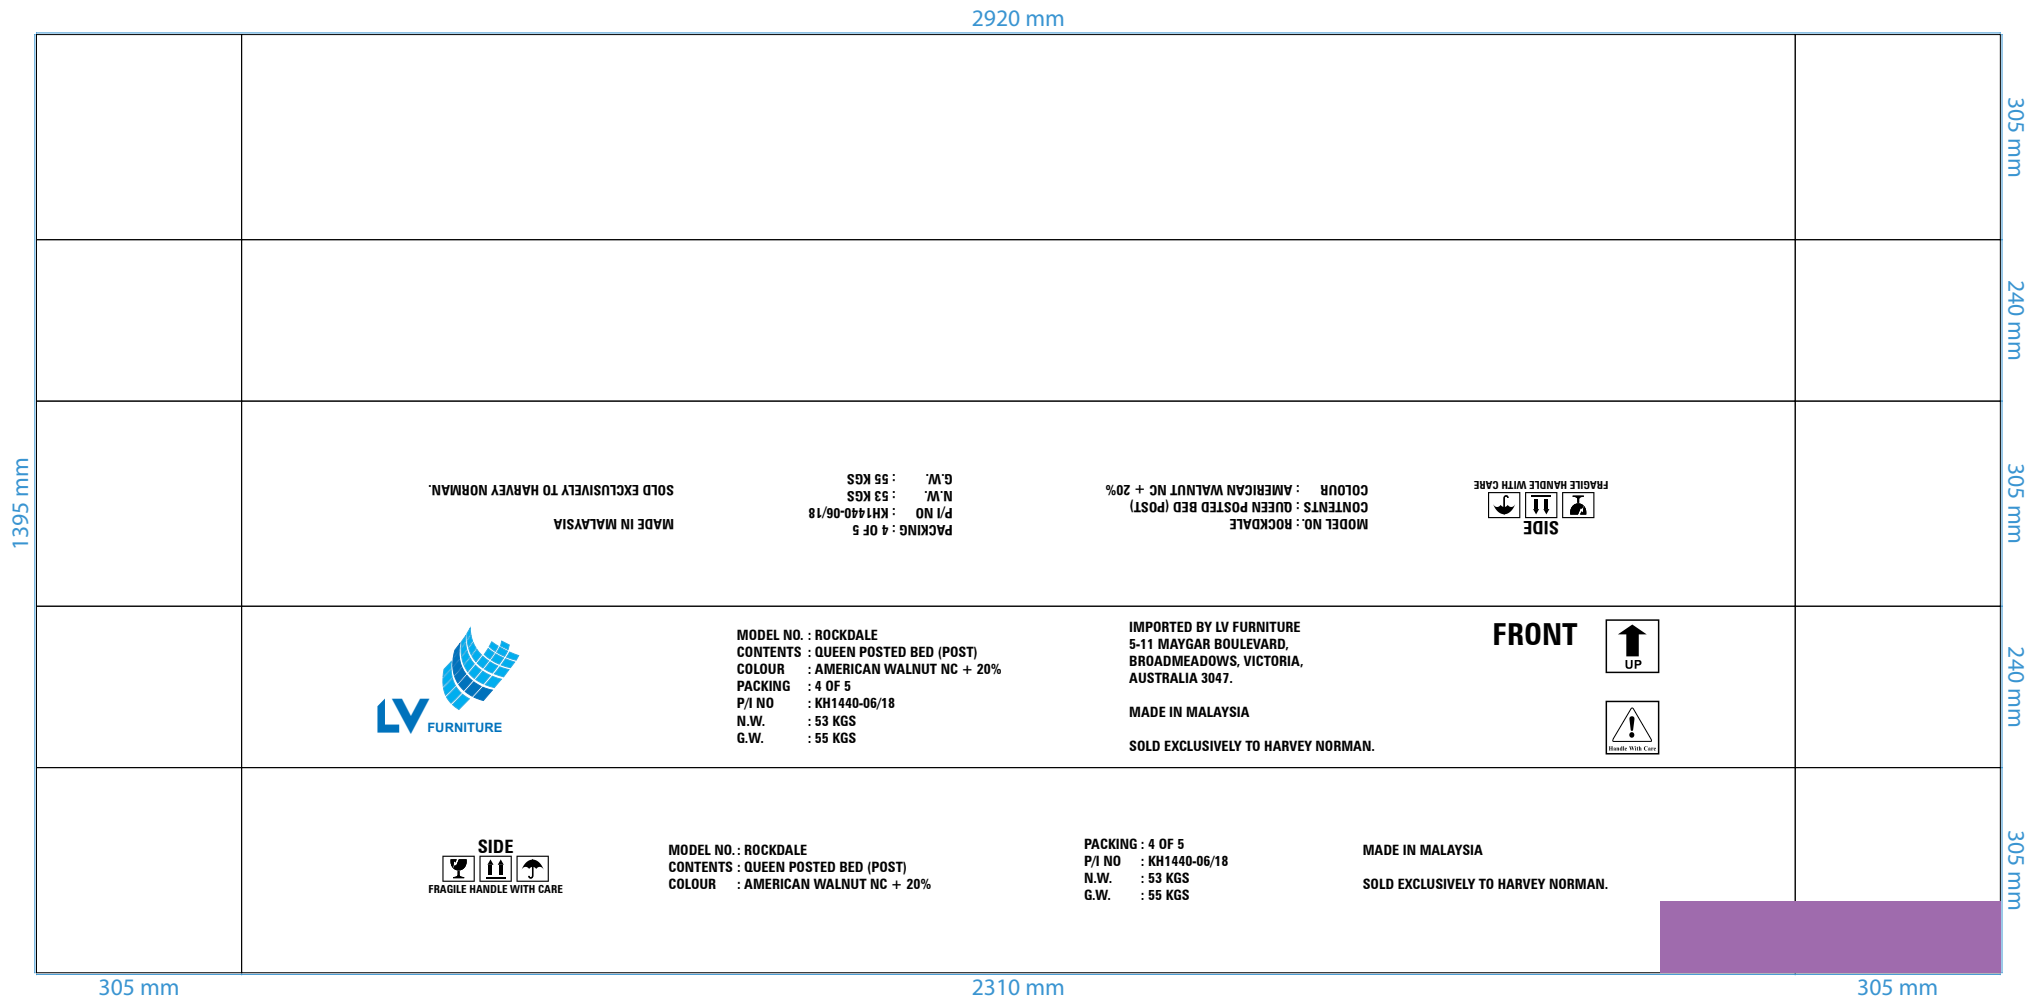

CUSTOMER : KIN HENG FURNITURE SDN. BHD.	JOINT :	COLOUR : BLACK/BLUE(32888)/BLUE(3081)
DIMENSION : ED 2310 X 240 X 305 MM	TYPE : FPF	M/C NO. : R-659 (Q-664)
P/O NO. : PO-07951/08	SUBSTANCE : T150/M/M	S/O : 08-2018-08321
ORDER QTY : 10 CTNS	DELIVERY : 06/09/2018	W/O : 08-2018-08332

REMARKS : REPEAT
MODEL : ROCK-QN PT BED-02-PT (KD)

JIA
X:506
Y:107

SIDE

FRAGILE HANDLE WITH CARE

MODEL NO. : ROCKDALE
CONTENTS : QUEEN POSTED BED (POST)
COLOUR : AMERICAN WALNUT NC + 20%

PACKING : 4 OF 5
P/I NO : KH1440-06/18
N.W. : 53 KGS
G.W. : 55 KGS

MADE IN MALAYSIA
SOLD EXCLUSIVELY TO HARVEY NORMAN.