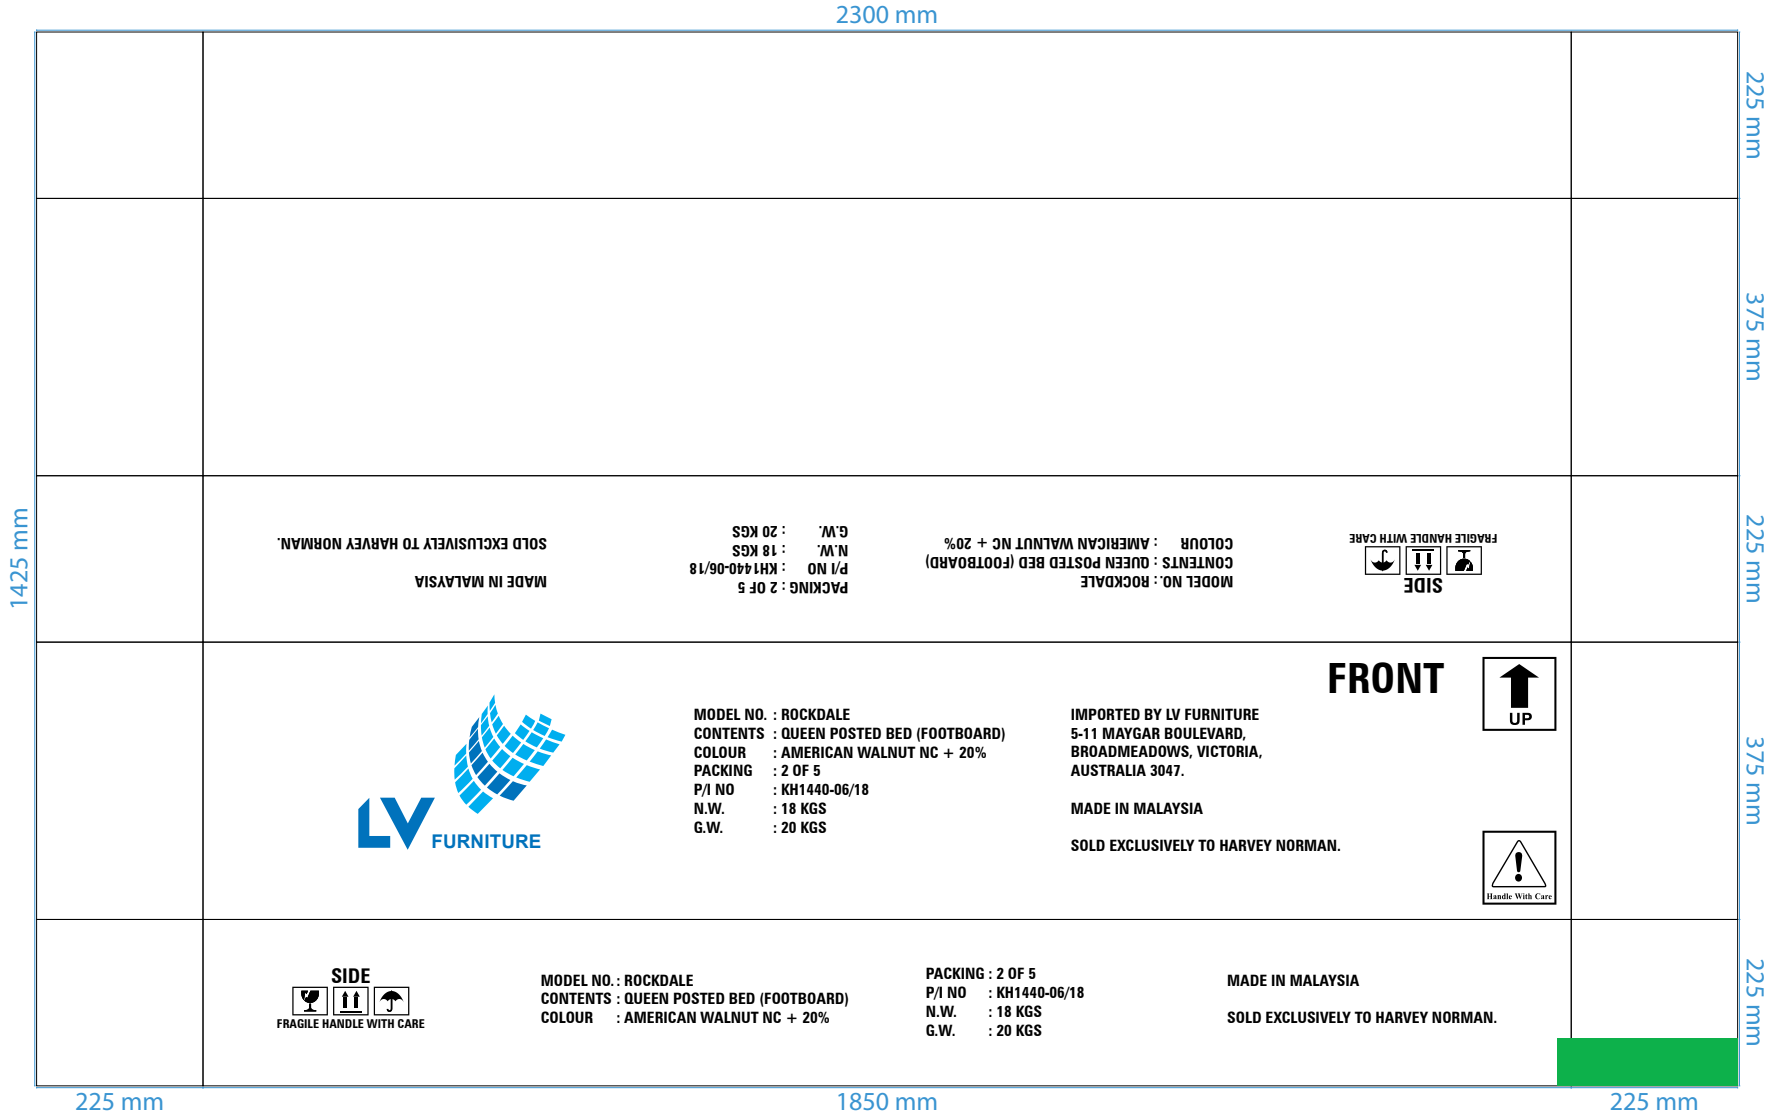

CUSTOMER : KIN HENG FURNITURE SDN. BHD.	JOINT :	COLOUR : BLACK/BLUE(32888)/BLUE(3081)
DIMENSION : ED 1850 X 375 X 225 MM	TYPE : FPF	M/C NO. : Q-672
P/O NO. : PO-07951/08	SUBSTANCE : T150/M/M	S/O : 08-2018-08319
ORDER QTY : 10 CTNS	DELIVERY : 06/09/2018	W/O : 08-2018-08330

REMARKS : REPEAT
MODEL : ROCK-QN PT BED-02-FB (KD)

JIA
X:243
Y:64

IMPORTED BY LV FURNITURE
5-11 MAYGAR BOULEVARD,
BROADMEADOWS, VICTORIA,
AUSTRALIA 3047.

MADE IN MALAYSIA

SOLD EXCLUSIVELY TO HARVEY NORMAN.

MODEL NO. : ROCKDALE
CONTENTS : QUEEN POSTED BED (FOOTBOARD)
COLOUR : AMERICAN WALNUT NC + 20%
PACKING : 2 OF 5
P/I NO : KH1440-06/18
N.W. : 18 KGS
G.W. : 20 KGS