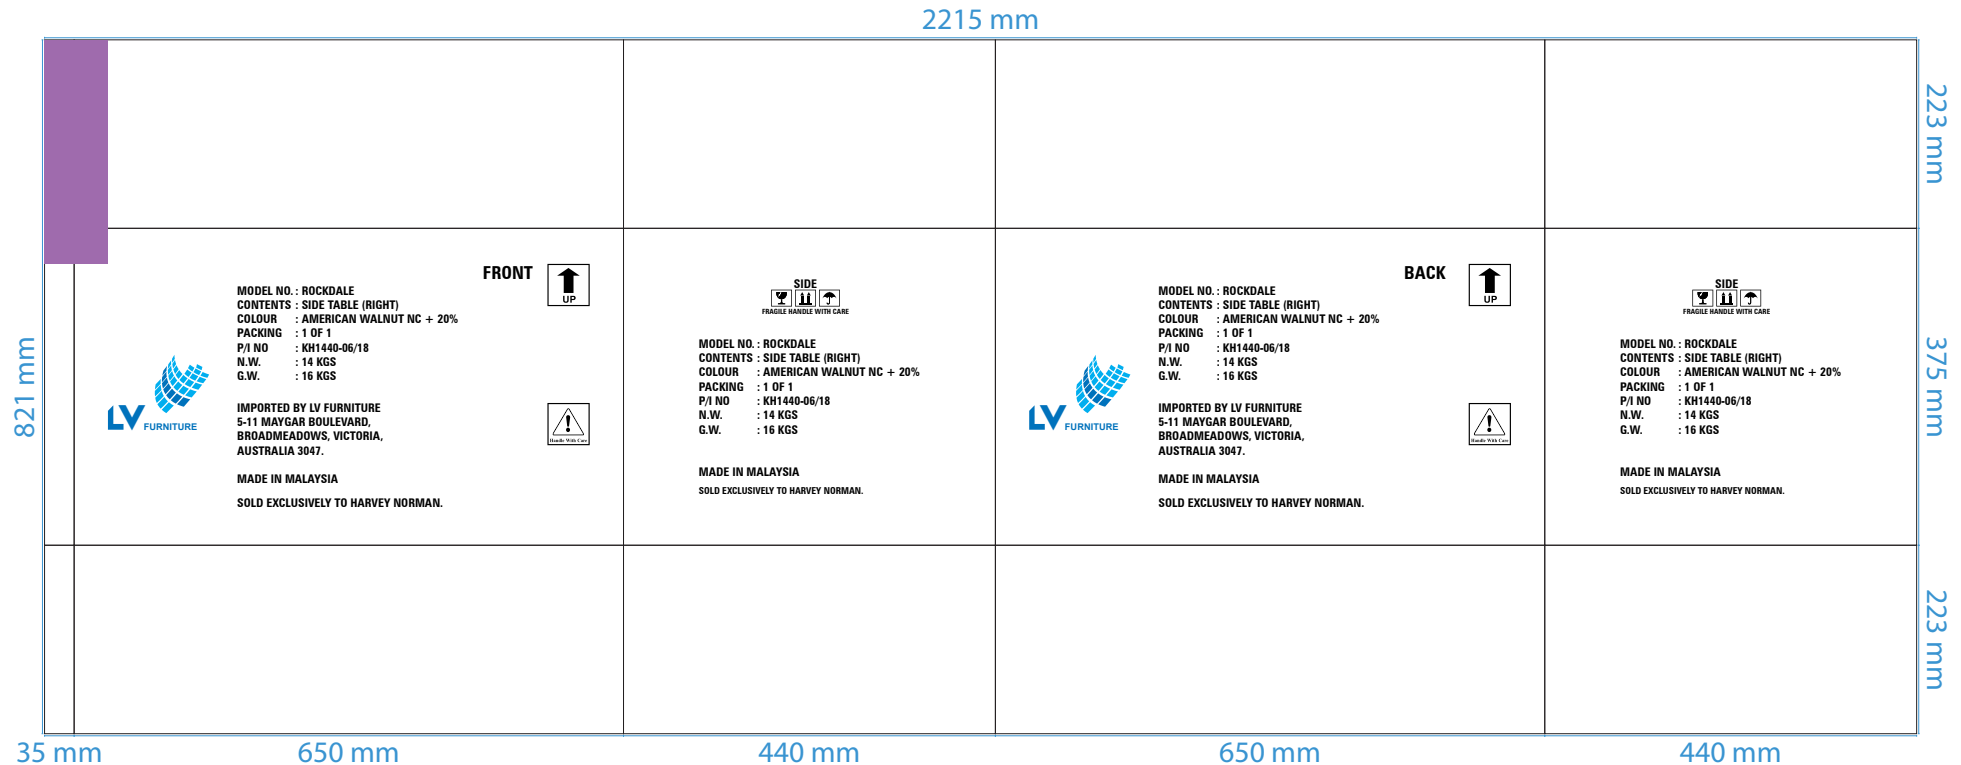

CUSTOMER : KIN HENG FURNITURE SDN. BHD.	JOINT :	COLOUR : BLACK/BLUE(32888)/BLUE(3081)
DIMENSION : ED 650 X 440 X 375 MM	TYPE : RSC	M/C NO. : R-660 (Q-353)
P/O NO. : PO-07951/08	SUBSTANCE : T150/M/M	S/O : 08-2018-08334
ORDER QTY : 40 CTNS	DELIVERY : 06/09/2018	W/O : 08-2018-08343

REMARKS :	JIA X:74 Y:264
MODEL : ROCK-ST06-R(FA)	

MODEL NO. : ROCKDALE
CONTENTS : SIDE TABLE (RIGHT)
COLOUR : AMERICAN WALNUT NC + 20%
PACKING : 1 OF 1
P/I NO : KH1440-06/18
N.W. : 14 KGS
G.W. : 16 KGS

IMPORTED BY LV FURNITURE
5-11 MAYGAR BOULEVARD,
BROADMEADOWS, VICTORIA,
AUSTRALIA 3047.

MADE IN MALAYSIA

SOLD EXCLUSIVELY TO HARVEY NORMAN.

FRONT