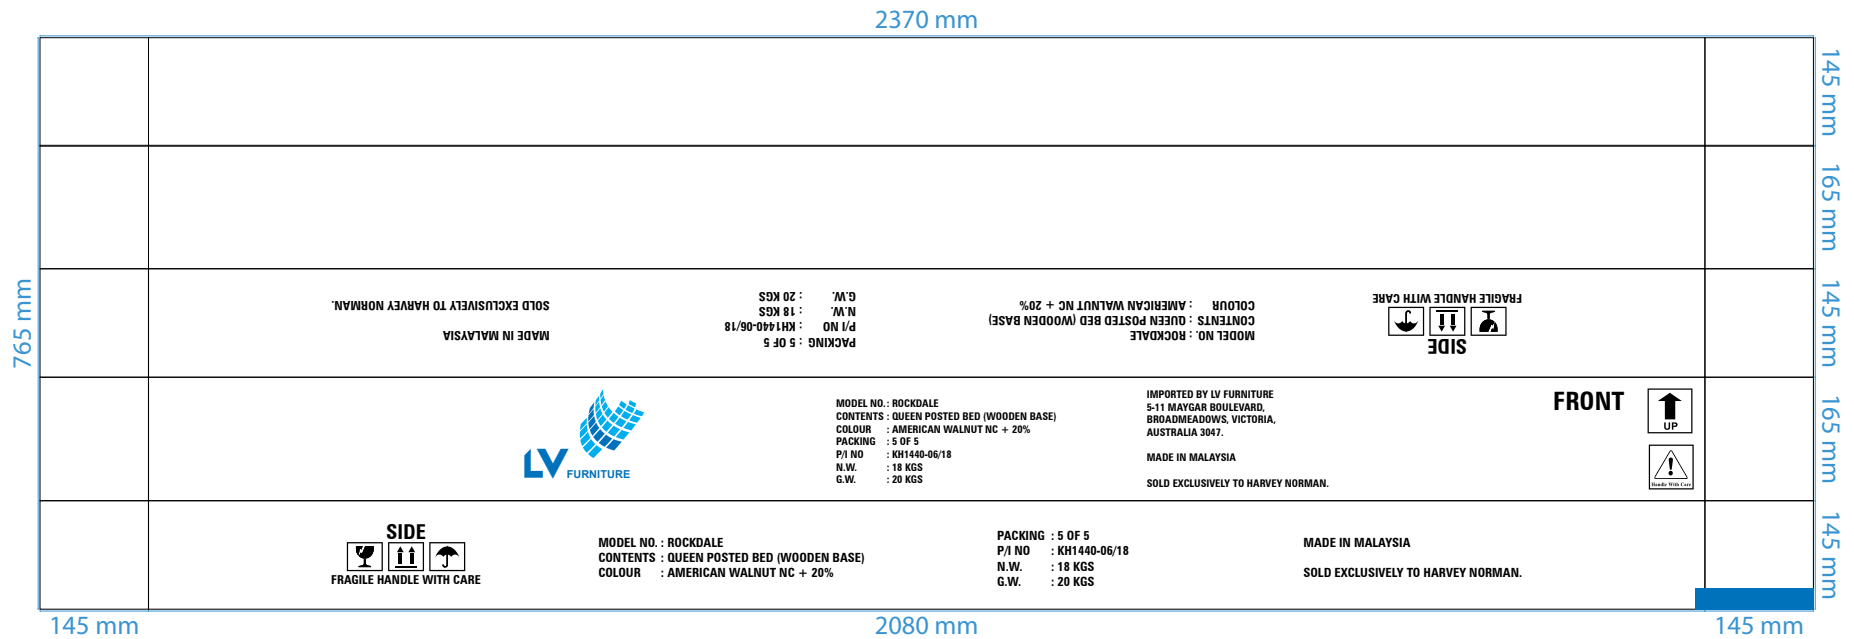

CUSTOMER : KIN HENG FURNITURE SDN. BHD.	JOINT :	COLOUR : BLACK/BLUE(32888)/BLUE(3081)
DIMENSION : ED 2080 x 165 x 145 MM	TYPE : 5P	M/C NO. : Q-665
P/O NO. : PO-07951/08	SUBSTANCE : T150/M/M	S/O : 08-2018-08322
ORDER QTY : 10 CTNS	DELIVERY : 06/09/2018	W/O : 08-2018-08333

REMARKS :
MODEL : ROCK-QN PT BED -02-WB
JIA
X:195
Y:36

MODEL NO.: ROCKDALE
CONTENTS : QUEEN POSTED BED (WOODEN BASE)
COLOUR : AMERICAN WALNUT NC + 20%
PACKING : 5 OF 5
P/I NO : KH1440-06/18
N.W. : 18 KGS
G.W. : 20 KGS

IMPORTED BY LV FURNITURE
5-11 MAYGAR BOULEVARD,
BROADMEADOWS, VICTORIA,
AUSTRALIA 3047.

MADE IN MALAYSIA

SOLD EXCLUSIVELY TO HARVEY NORMAN.

MODEL NO. : ROCKDALE
CONTENTS : QUEEN POSTED BED (WOODEN BASE)
COLOUR : AMERICAN WALNUT NC + 20%

PACKING : 5 OF 5
P/I NO : KH1440-06/18
N.W. : 18 KGS
G.W. : 20 KGS

MADE IN MALAYSIA
SOLD EXCLUSIVELY TO HARVEY NORMAN.