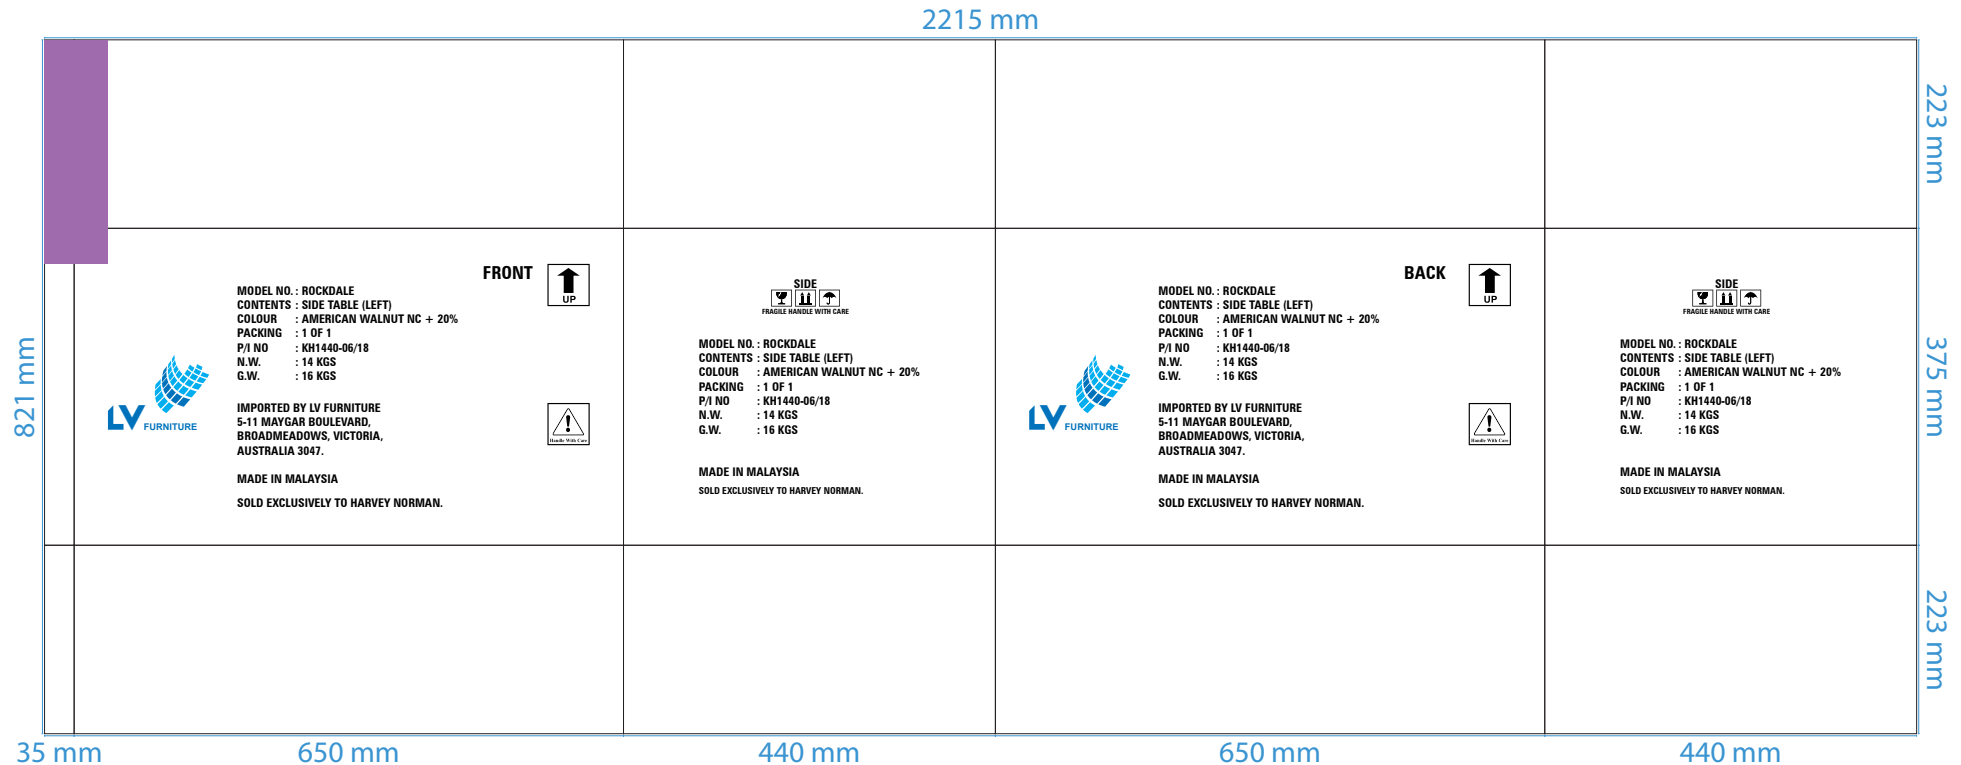

CUSTOMER : KIN HENG FURNITURE SDN. BHD.	JOINT :	COLOUR : BLACK/BLUE(32888)/BLUE(3081)
DIMENSION : ED 650 X 440 X 375 MM	TYPE : RSC	M/C NO. : R-660 (Q-353)
P/O NO. : PO-07951/08	SUBSTANCE : T150/M/M	S/O : 08-2018-08333
ORDER QTY : 40 CTNS	DELIVERY : 06/09/2018	W/O : 08-2018-08342

REMARKS :	JIA X:74 Y:264
MODEL : ROCK-ST06-L(FA)	

MODEL NO. : ROCKDALE
CONTENTS : SIDE TABLE (LEFT)
COLOUR : AMERICAN WALNUT NC + 20%
PACKING : 1 OF 1
P/I NO : KH1440-06/18
N.W. : 14 KGS
G.W. : 16 KGS

IMPORTED BY LV FURNITURE
5-11 MAYGAR BOULEVARD,
BROADMEADOWS, VICTORIA,
AUSTRALIA 3047.

MADE IN MALAYSIA

SOLD EXCLUSIVELY TO HARVEY NORMAN.

FRONT