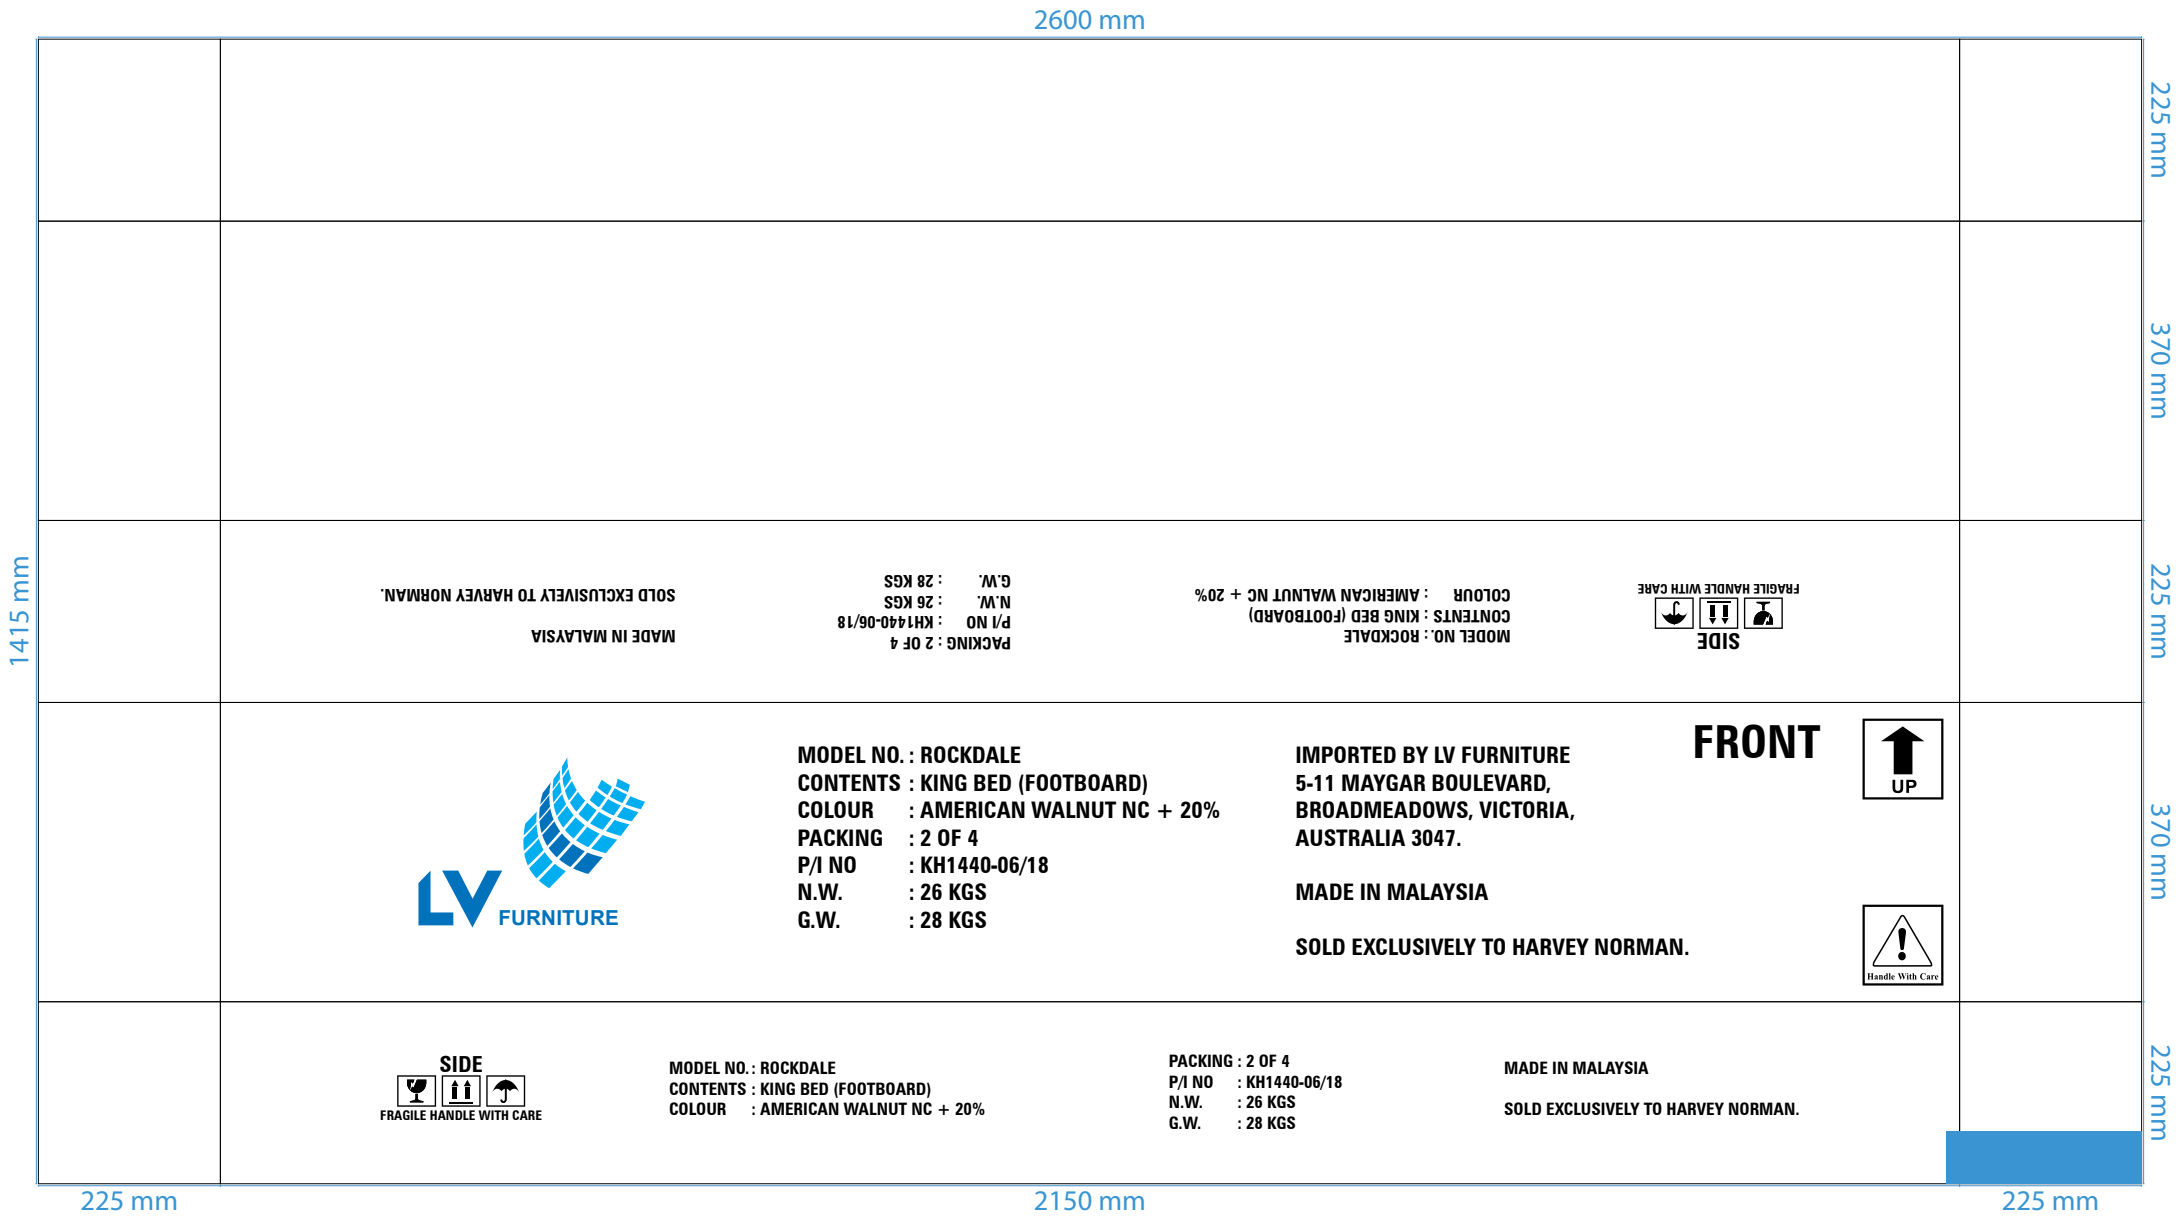

CUSTOMER : KIN HENG FURNITURE SDN. BHD.	JOINT :	COLOUR : BLACK/BLUE(32888)/BLUE(3081)
DIMENSION : ED 2150 X 370 X 225 MM	TYPE : FPF	M/C NO. : Q-667
P/O NO. : PO-07951/08	SUBSTANCE : T150/M/M	S/O : 08-2018-08324
ORDER QTY : 6 CTNS	DELIVERY : 06/09/2018	W/O : 08-2018-08335

REMARKS : REPEAT
MODEL : ROCK-KG BED-03-FB (KD)

JIA
X:241
Y:65