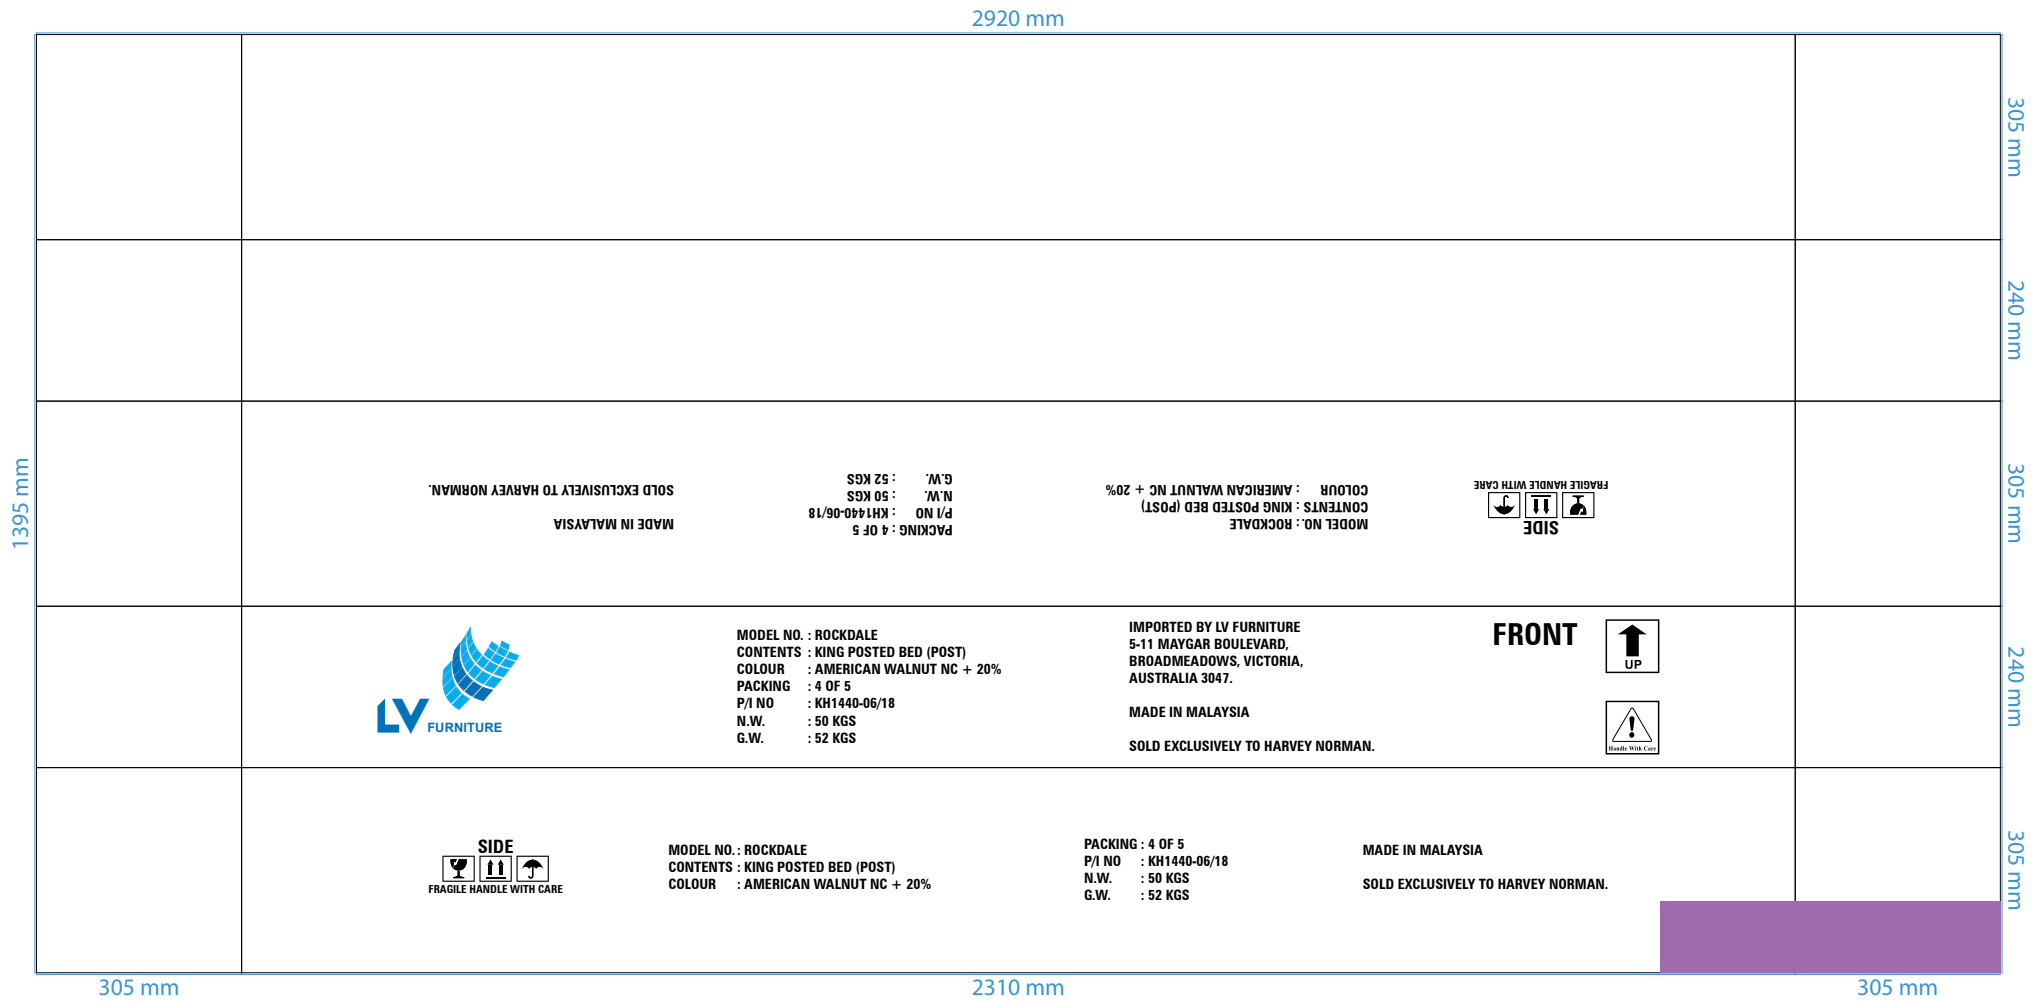

CUSTOMER : KIN HENG FURNITURE SDN. BHD.	JOINT :	COLOUR : BLACK/BLUE(32888)/BLUE(3081)
DIMENSION : ED 2310 X 240 X 305 MM	TYPE : FPF	M/C NO. : R-659 (Q-664)
P/O NO. : PO-07951/08	SUBSTANCE : T150/M/M	S/O : 08-2018-08316
ORDER QTY : 10 CTNS	DELIVERY : 06/09/2018	W/O : 08-2018-08327

REMARKS : REPEAT
MODEL : ROCK-KG PT BED-01-PT (KD)

JIA
X:506
Y:107

SIDE

FRAGILE HANDLE WITH CARE

MODEL NO.: ROCKDALE
CONTENTS : KING POSTED BED (POST)
COLOUR : AMERICAN WALNUT NC + 20%

PACKING : 4 OF 5
P/I NO : KH1440-06/18
N.W. : 50 KGS
G.W. : 52 KGS

MADE IN MALAYSIA
SOLD EXCLUSIVELY TO HARVEY NORMAN.