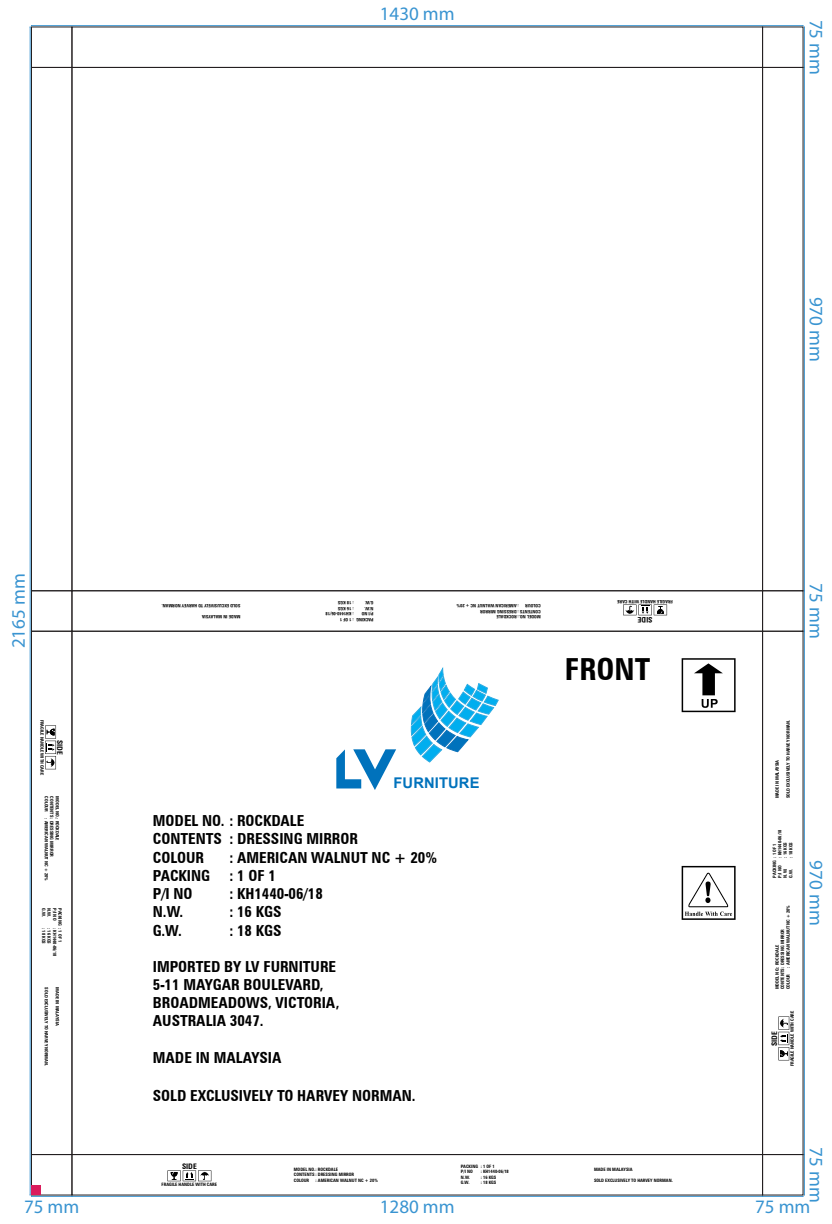

CUSTOMER : KIN HENG FURNITURE SDN. BHD.	JOINT :	COLOUR : BLACK/BLUE(32888)/BLUE(3081)
DIMENSION : ED 1280 X 970 X 75 MM	TYPE : RSC	M/C NO. : R-194
P/O NO. : PO-07951/08	SUBSTANCE : T150/M/M	S/O : 08-2018-08336
ORDER QTY : 22 CTNS	DELIVERY : 06/09/2018	W/O : 08-2018-08345

REMARKS : REPEAT
MODEL : ROCK-DSTM 08 (FA)
JIA
X:17
Y:17

MODEL NO. : ROCKDALE
CONTENTS : DRESSING MIRROR
COLOUR : AMERICAN WALNUT NC + 20%
PACKING : 1 OF 1
P/I NO : KH1440-06/18
N.W. : 16 KGS
G.W. : 18 KGS

IMPORTED BY LV FURNITURE
5-11 MAYGAR BOULEVARD,
BROADMEADOWS, VICTORIA,
AUSTRALIA 3047.

MADE IN MALAYSIA

SOLD EXCLUSIVELY TO HARVEY NORMAN.

FRONT

SIDE

FRAGILE HANDLE WITH CARE