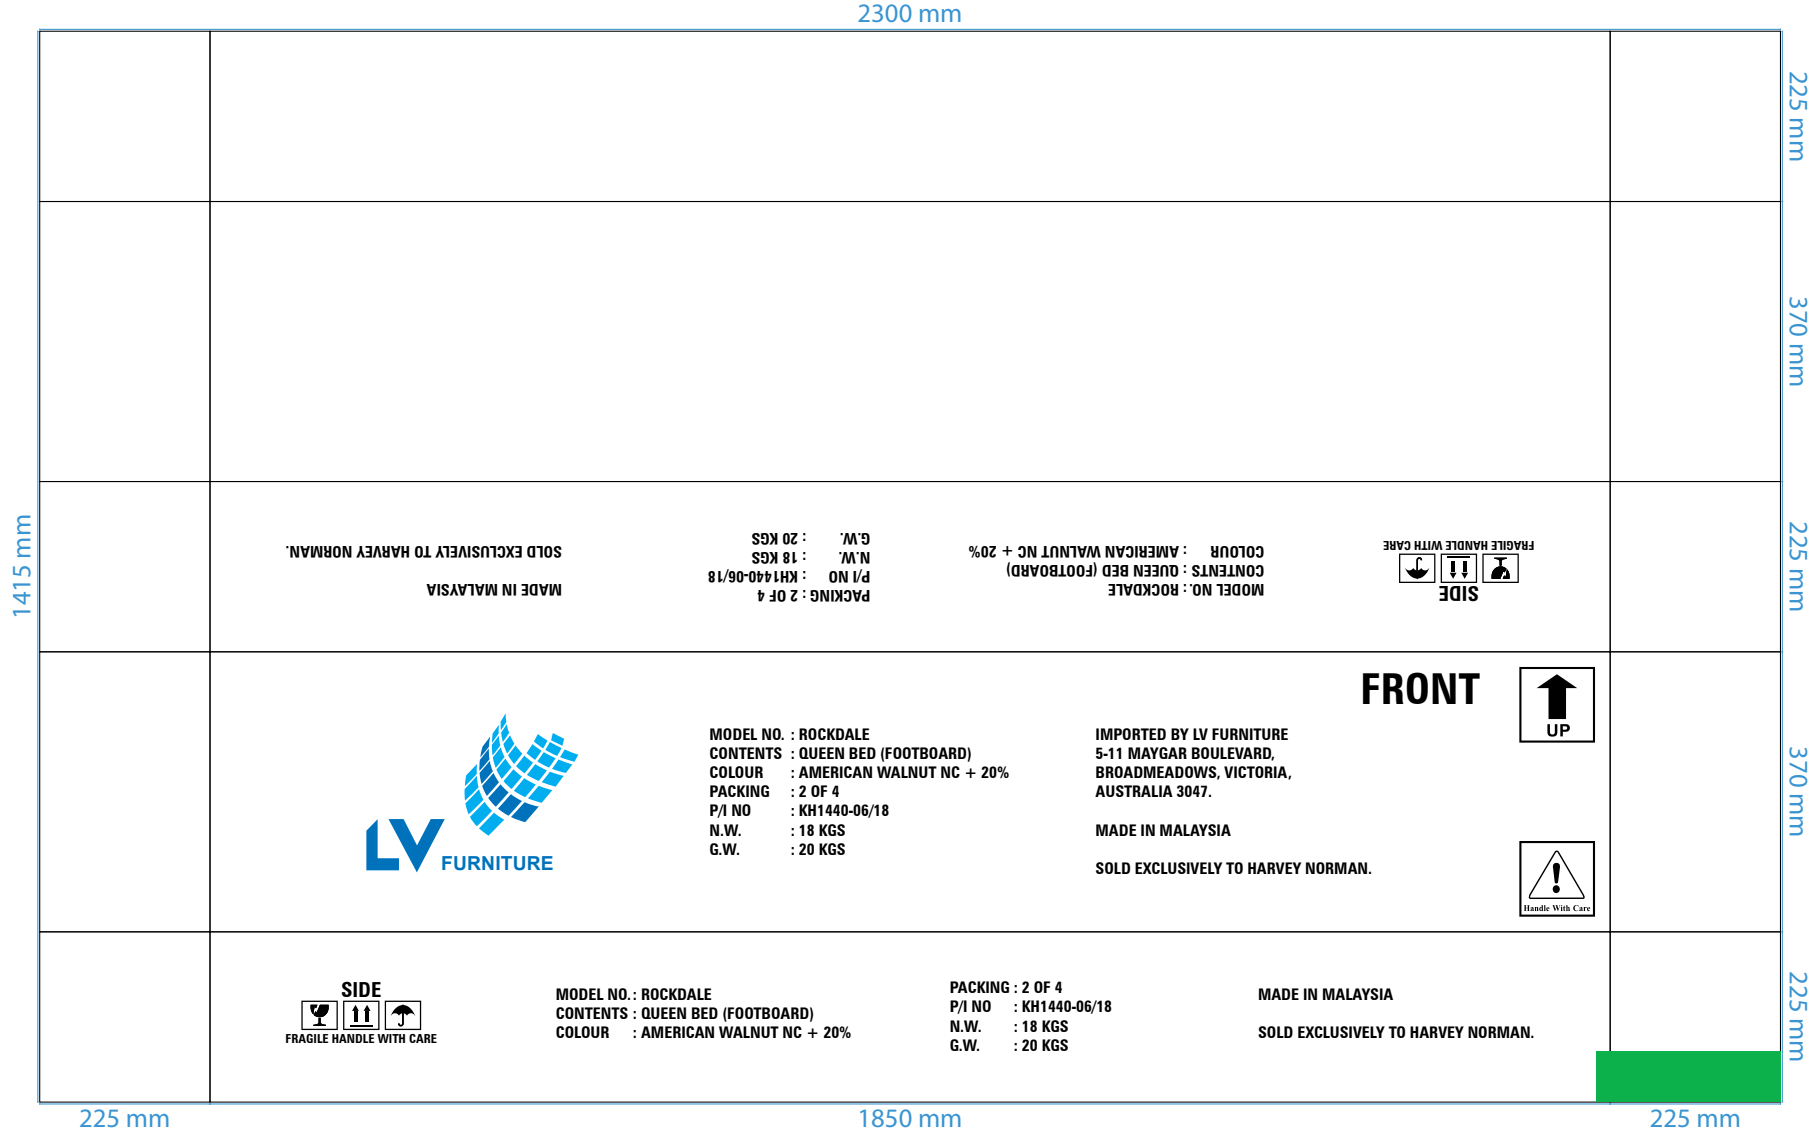

CUSTOMER : KIN HENG FURNITURE SDN. BHD.	JOINT :	COLOUR : BLACK/BLUE(32888)/BLUE(3081)
DIMENSION : ED 1850 X 370 X225 MM	TYPE : FPF	M/C NO. : Q-670
P/O NO. : PO-07951/08	SUBSTANCE : T150/M/M	S/O : 08-2018-08330
ORDER QTY : 14 CTNS	DELIVERY : 06/09/2018	W/O : 08-2018-08339

REMARKS : REPEAT MODEL : ROCK-QN BED-05-FB (KD)	JIA X:244 Y:66

MODEL NO.: ROCKDALE
CONTENTS : QUEEN BED (FOOTBOARD)
COLOUR : AMERICAN WALNUT NC + 20%

SIDE
FRAGILE HANDLE WITH CARE

PACKING : 2 OF 4
P/I NO : KH1440-06/18
N.W. : 18 KGS
G.W. : 20 KGS

MADE IN MALAYSIA
SOLD EXCLUSIVELY TO HARVEY NORMAN.