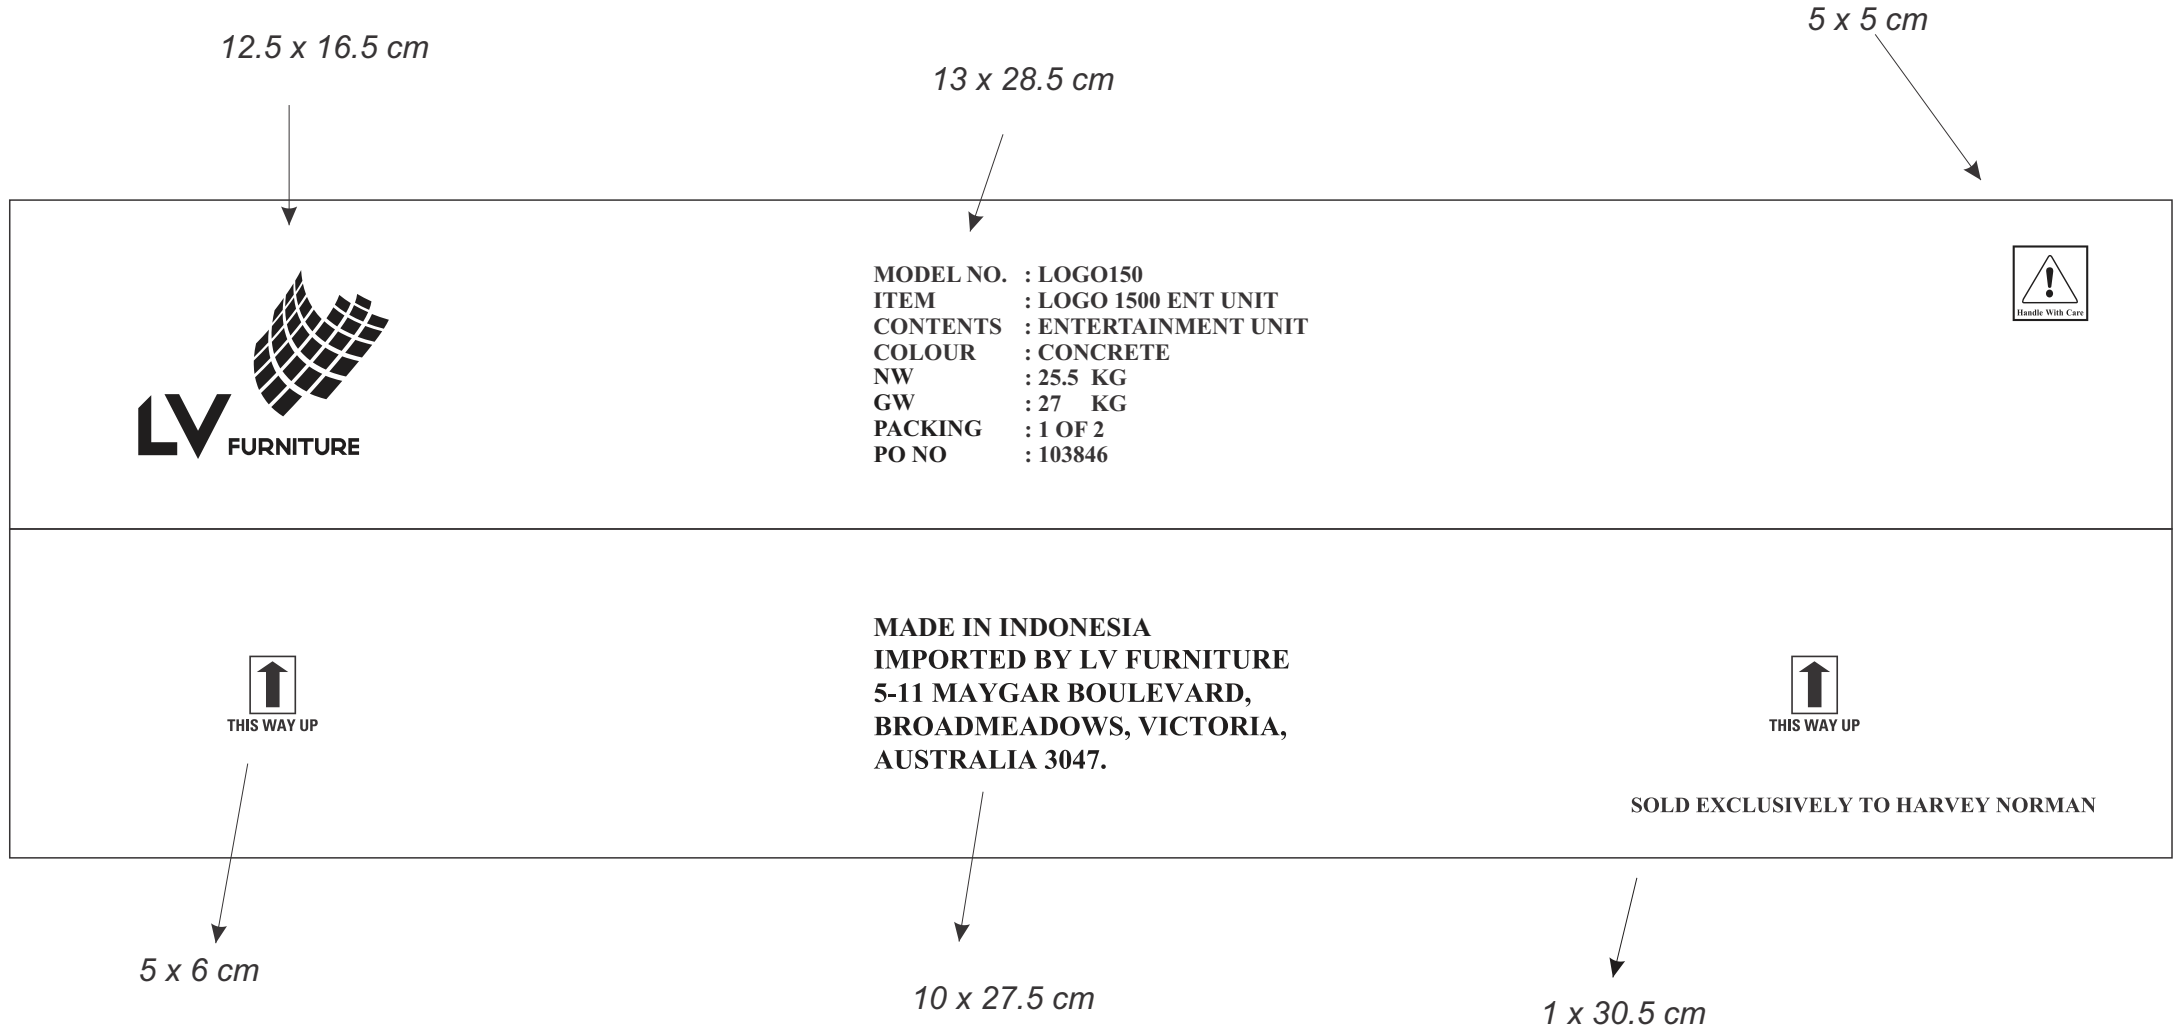

Box 1

LOGO 150 LVF

CONCRETE

Top side

PT. PUTERA RACKINDO SEJAHTERA
FOR INTERNAL USE ONLY

CARTON PRINTING LAY-OUT
TYPE : LOGO 150 LVF

CUSTOMER :
LV FURNITURE

NOTE: 13 JULI 2017
WEEK 34-2017