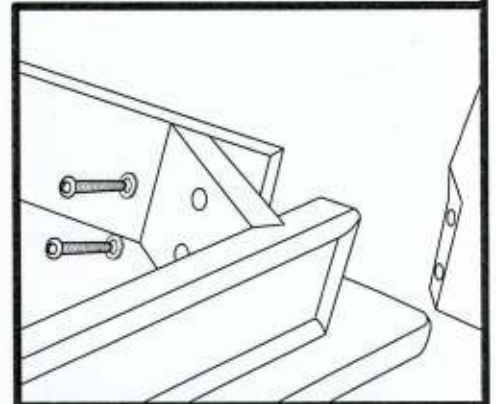

MODEL : *PARISIAN*

ITEM : *SOFA TABLE (LEG)*

NO	HARDWARE LIST	QTY
1	JCBC M8 X 60MM	8 PCS
2	WASHER (BLACK)	8 PCS
3	ALLEN KEY M8	1 PC

- JCBC M8 X 60MM
- WASHER (BLACK)

ASSEMBLY INSTRUCTION

MODEL : *PARISIAN*

ITEM : *LAMP TABLE (LEG)*

NO	HARDWARE LIST	QTY
1	JCBC M8 X 60MM	8 PCS
2	WASHER (BLACK)	8 PCS
3	ALLEN KEY M8	1 PC

- JCBC M8 X 60MM
- WASHER (BLACK)

ASSEMBLY INSTRUCTION

MODEL : *PARISIAN*

ITEM : *LAMP TABLE (LEG)*