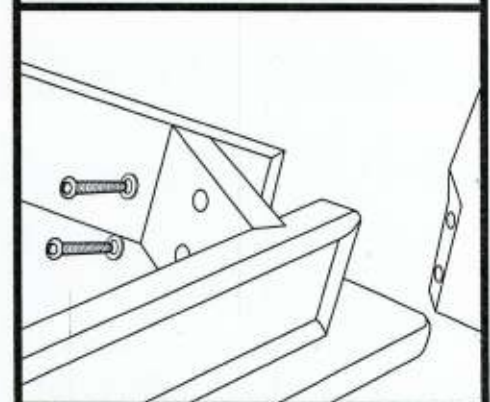

ASSEMBLY INSTRUCTION

MODEL : *PARISIAN*

ITEM : *COFFEE TABLE (LEG)*

NO	HARDWARE LIST	QTY
1	JCBC M8 X 60MM	8 PCS
2	WASHER (BLACK)	8 PCS
3	ALLEN KEY M8	1 PC
4	SCREW M4 X 38MM	4 PCS

- SCREW M4 X 38MM

- JCBC M8 X 60MM
- WASHER (BLACK)