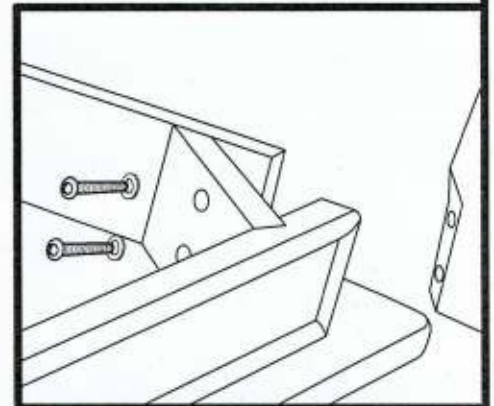

ASSEMBLY INSTRUCTION

MODEL : *PARISIAN*

ITEM : *SOFA TABLE (LEG)*

NO	HARDWARE LIST	QTY
1	JCBC M8 X 60MM	8 PCS
2	WASHER (BLACK)	8 PCS
3	ALLEN KEY M8	1 PC

- JCBC M8 X 60MM
- WASHER (BLACK)

ASSEMBLY INSTRUCTION

MODEL : *PARISIAN*

ITEM : *SOFA TABLE (LEG)*

NO	HARDWARE LIST	QTY
1	JCBC M8 X 60MM	8 PCS
2	WASHER (BLACK)	8 PCS
3	ALLEN KEY M8	1 PC