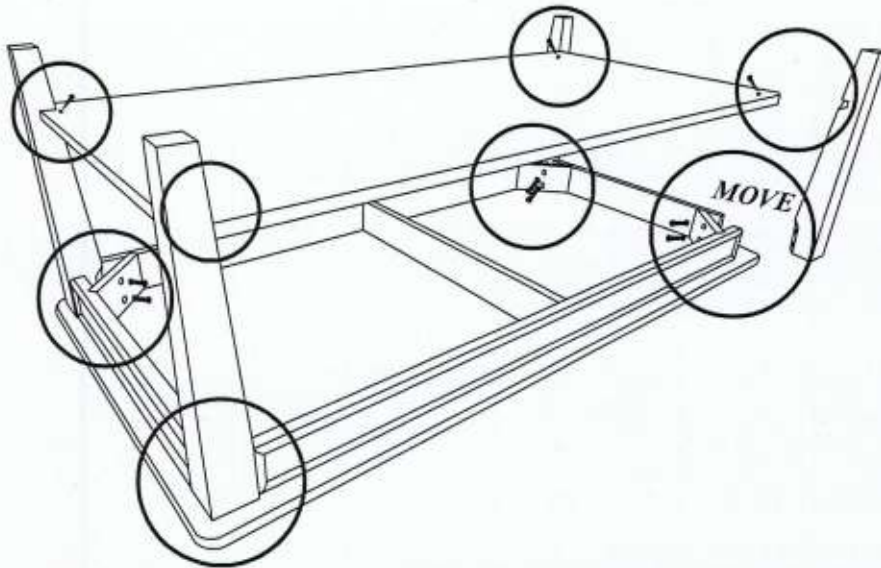

ASSEMBLY INSTRUCTION

MODEL : *PARISIAN*

ITEM : *COFFEE TABLE (LEG)*

NO	HARDWARE LIST	QTY
1	JCBC M8 X 60MM	8 PCS
2	WASHER (BLACK)	8 PCS
3	ALLEN KEY M8	1 PC
4	SCREW M4 X 38MM	4 PCS

- SCREW M4 X 38MM

- JCBC M8 X 60MM
- WASHER (BLACK)