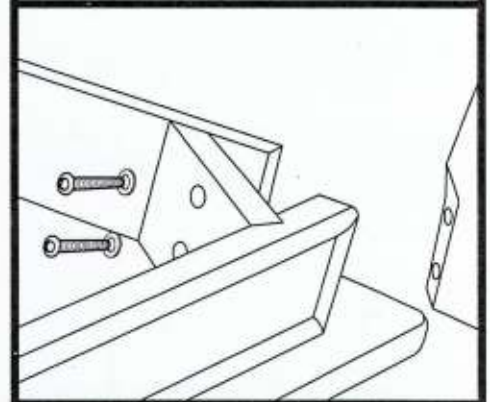

ASSEMBLY INSTRUCTION

MODEL : *PARISIAN*

ITEM : *COFFEE TABLE (LEG)*

NO	HARDWARE LIST	QTY
1	JCBC M8 X 60MM	8 PCS
2	WASHER (BLACK)	8 PCS
3	ALLEN KEY M8	1 PC
4	SCREW M4 X 38MM	4 PCS

- SCREW M4 X 38MM

- JCBC M8 X 60MM
- WASHER (BLACK)