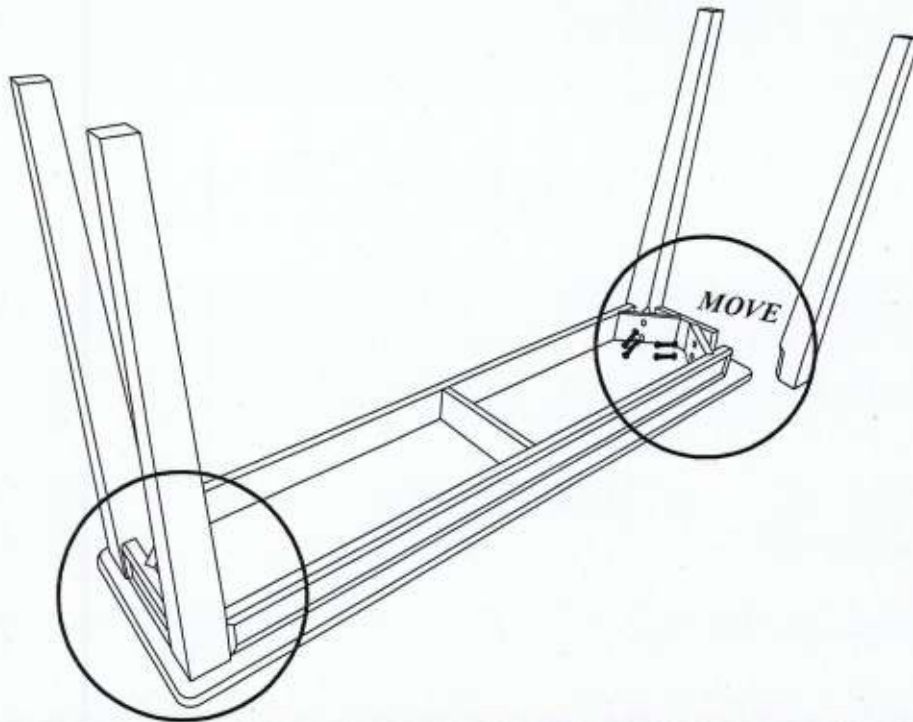

ASSEMBLY INSTRUCTION

MODEL : *PARISIAN*

ITEM : *COFFEE TABLE (LEG)*

NO	HARDWARE LIST	QTY
1	JCBC M8 X 60MM	8 PCS
2	WASHER (BLACK)	8 PCS
3	ALLEN KEY M8	1 PC
4	SCREW M4 X 38MM	4 PCS

- SCREW M4 X 38MM

- JCBC M8 X 60MM
- WASHER (BLACK)

ASSEMBLY INSTRUCTION

MODEL : *PARISIAN*

ITEM : *SOFA TABLE (LEG)*

NO	HARDWARE LIST	QTY
1	JCBC M8 X 60MM	8 PCS
2	WASHER (BLACK)	8 PCS
3	ALLEN KEY M8	1 PC

- JCBC M8 X 60MM
- WASHER (BLACK)

ASSEMBLY INSTRUCTION