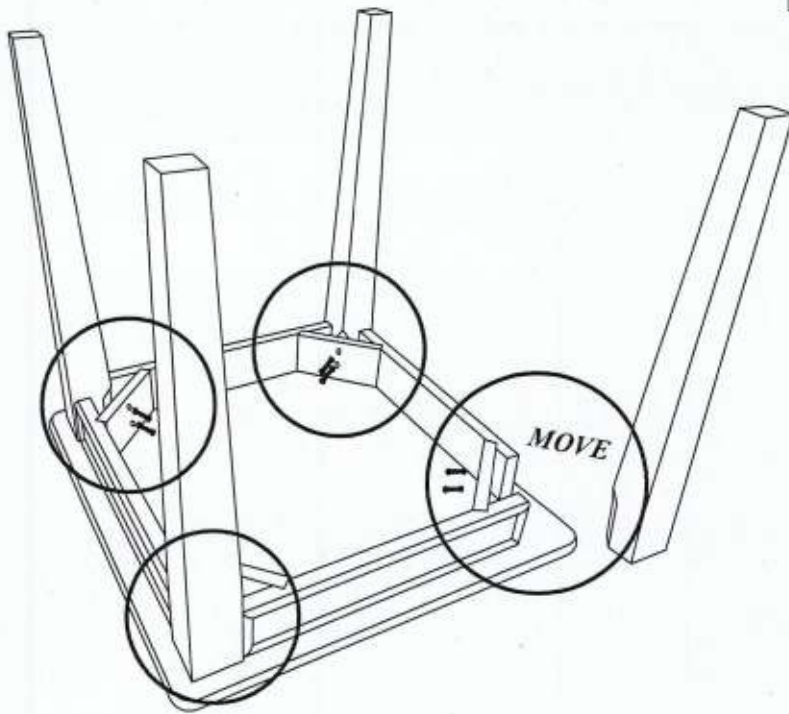

MODEL : *PARISIAN*

ITEM : *SOFA TABLE (LEG)*

NO	HARDWARE LIST	QTY
1	JCBC M8 X 60MM	8 PCS
2	WASHER (BLACK)	8 PCS
3	ALLEN KEY M8	1 PC

- JCBC M8 X 60MM
- WASHER (BLACK)

ASSEMBLY INSTRUCTION

MODEL : *PARISIAN*

ITEM : *LAMP TABLE (LEG)*

NO	HARDWARE LIST	QTY
1	JCBC M8 X 60MM	8 PCS
2	WASHER (BLACK)	8 PCS
3	ALLEN KEY M8	1 PC

- JCBC M8 X 60MM
- WASHER (BLACK)

ASSEMBLY INSTRUCTION

MODEL : *PARISIAN*

ITEM : *LAMP TABLE (LEG)*