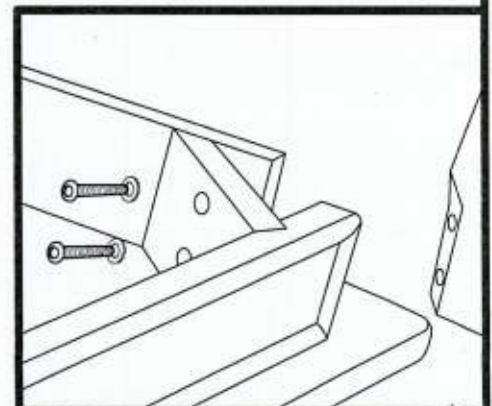

- JCBC M8 X 60MM
- WASHER (BLACK)