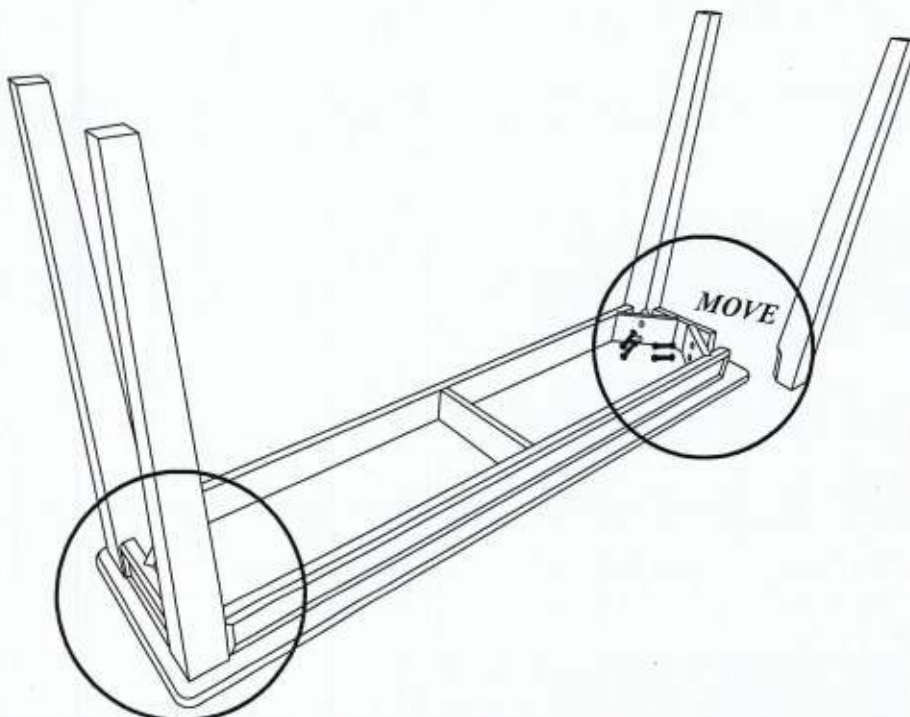

- JCBC M8 X 60MM
- WASHER (BLACK)