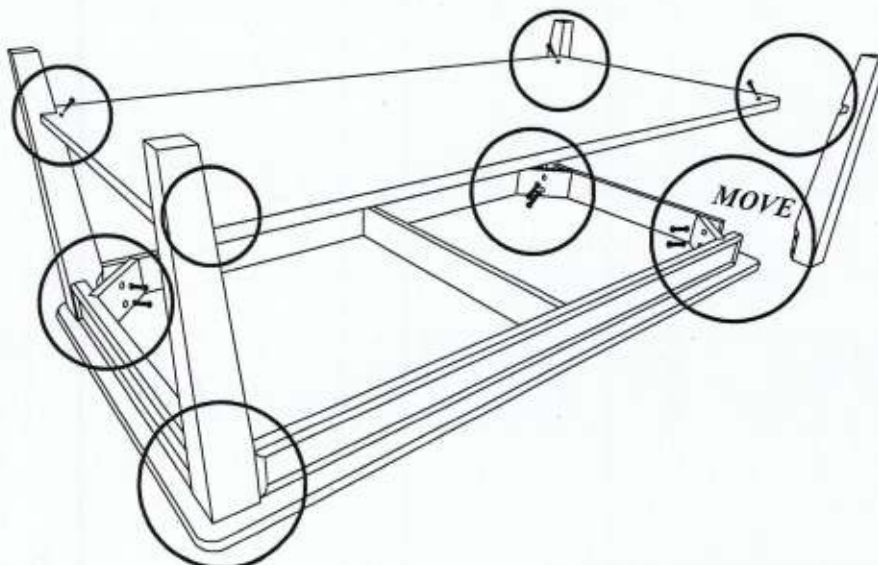

ASSEMBLY INSTRUCTION

MODEL : *PARISIAN*

ITEM : *COFFEE TABLE (LEG)*

NO	HARDWARE LIST	QTY
1	JCBC M8 X 60MM	8 PCS
2	WASHER (BLACK)	8 PCS
3	ALLEN KEY M8	1 PC
4	SCREW M4 X 38MM	4 PCS

- SCREW M4 X 38MM

- JCBC M8 X 60MM
- WASHER (BLACK)