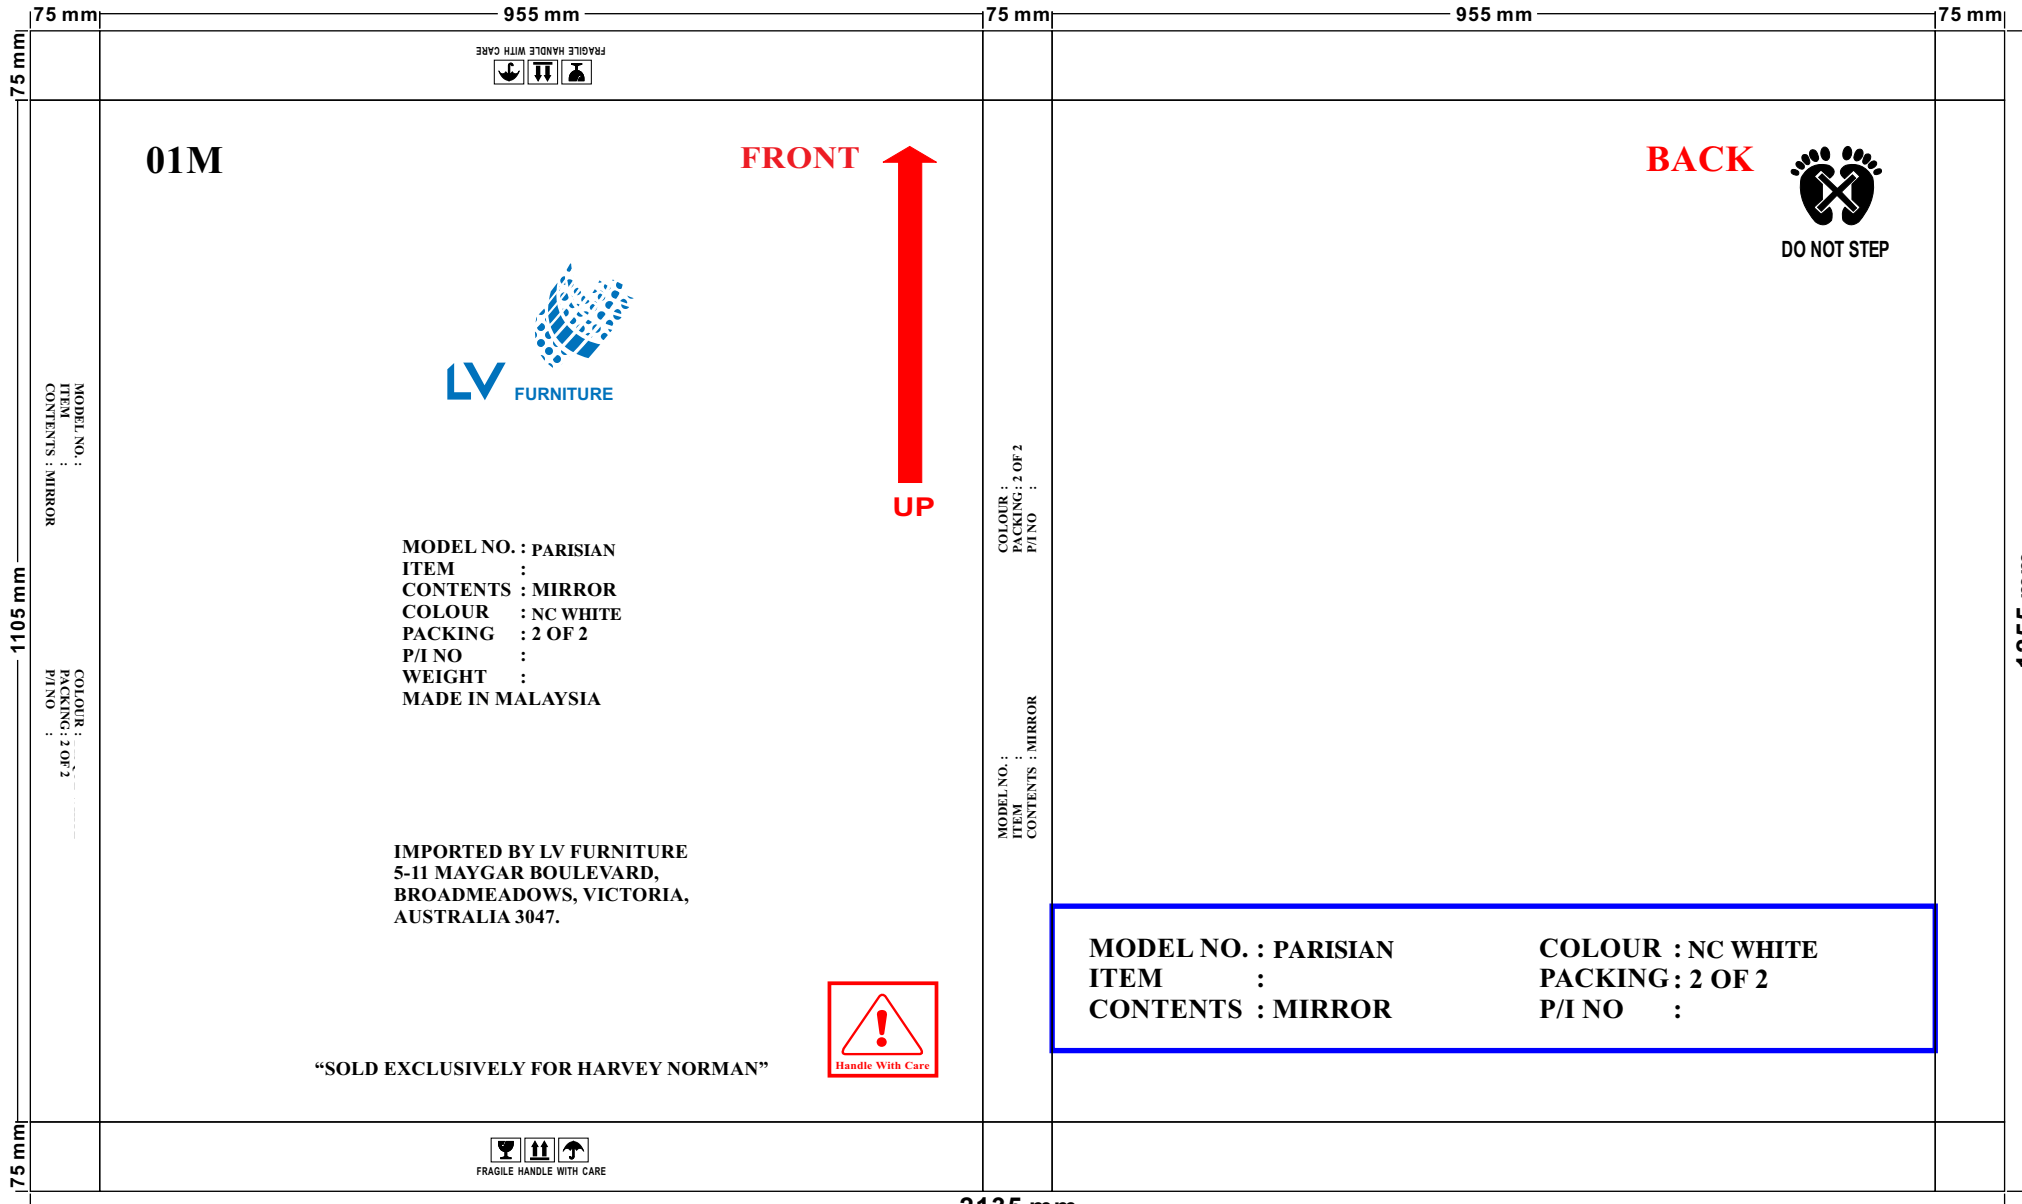

MODEL NO. : PARISIAN
ITEM :
CONTENTS : DRESSING TABLE
COLOUR : NC WHITE
PACKING : 1 OF 2
P/I NO :
WEIGHT :
MADE IN MALAYSIA

IMPORTED BY LV FURNITURE
5-11 MAYGAR BOULEVARD,
BROADMEADOWS, VICTORIA,
AUSTRALIA 3047.

“SOLD EXCLUSIVELY FOR HARVEY NORMAN”

75 mm 955 mm 75 mm 955 mm 75 mm

FRAGILE HANDLE WITH CARE

01M

FRONT

BACK

DO NOT STEP

COLOUR :
PACKING : 2 OF 2
P/I NO :

IMPORTED BY LV FURNITURE
5-11 MAYGAR BOULEVARD,
BROADMEADOWS, VICTORIA,
AUSTRALIA 3047.

MODEL NO. : PARISIAN
ITEM :
CONTENTS : MIRROR

COLOUR : NC WHITE
PACKING : 2 OF 2
P/I NO :

“SOLD EXCLUSIVELY FOR HARVEY NORMAN”

690 mm

460 mm

40 mm

233 mm

01M

FRONT
↑
UP

MODEL NO. : PARISIAN
ITEM :
CONTENTS : NIGHTSTAND
COLOUR : NC WHITE
PACKING : 1 OF 1
P/I NO :
WEIGHT :
MADE IN MALAYSIA

IMPORTED BY LV FURNITURE
5-11 MAYGAR BOULEVARD,
BROADMEADOWS, VICTORIA,
AUSTRALIA 3047.