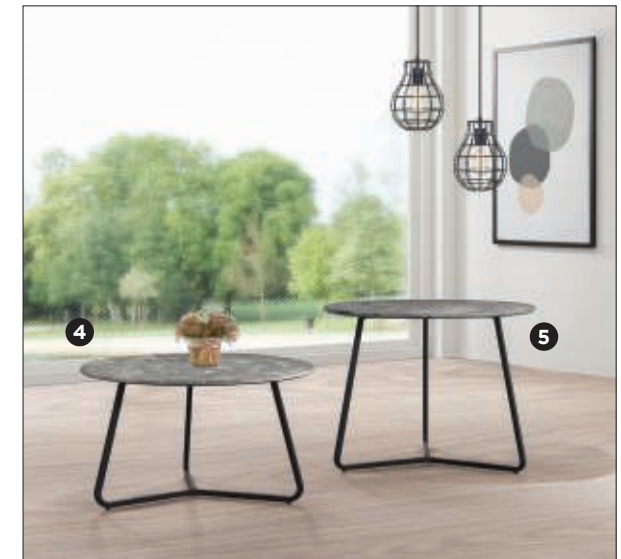

SHERLOCK & ZION

OCCASIONAL
& DINING

SHERLOCK

RESISTANT TO:

Water

Scratch

Heat

Charcoal

Fawn

ZION

Colour: Paladina sandy finish

CODE	DESCRIPTION	DIMENSIONS (HxWxD)	M3
1 SHERDTLZ	SHERLOCK ROUND DINING TABLE WITH LAZY SUSAN	1270 X 1270 X 750	0.85
2 SHERCHF	SHERLOCK CHAIR FAWN	870 X 500 X 600	0.075
3 SHERCHC	SHERLOCK DINING CHAIR CHARCOAL	870 X 500 X 600	0.075
4 ZIONCT	ZION ROUND COFFEE TABLE	800 X 800 X 450	0.06
5 ZION LT	ZION ROUND LAMP TABLE	600 X 600 X 550	0.04

FEATURES:

- Durable stone look finish
- High pressure quality laminate
- Heat, Scratch & Water resistant
- Chairs available in Fawn or Charcoal soft fabric
- Metal powder coated frames