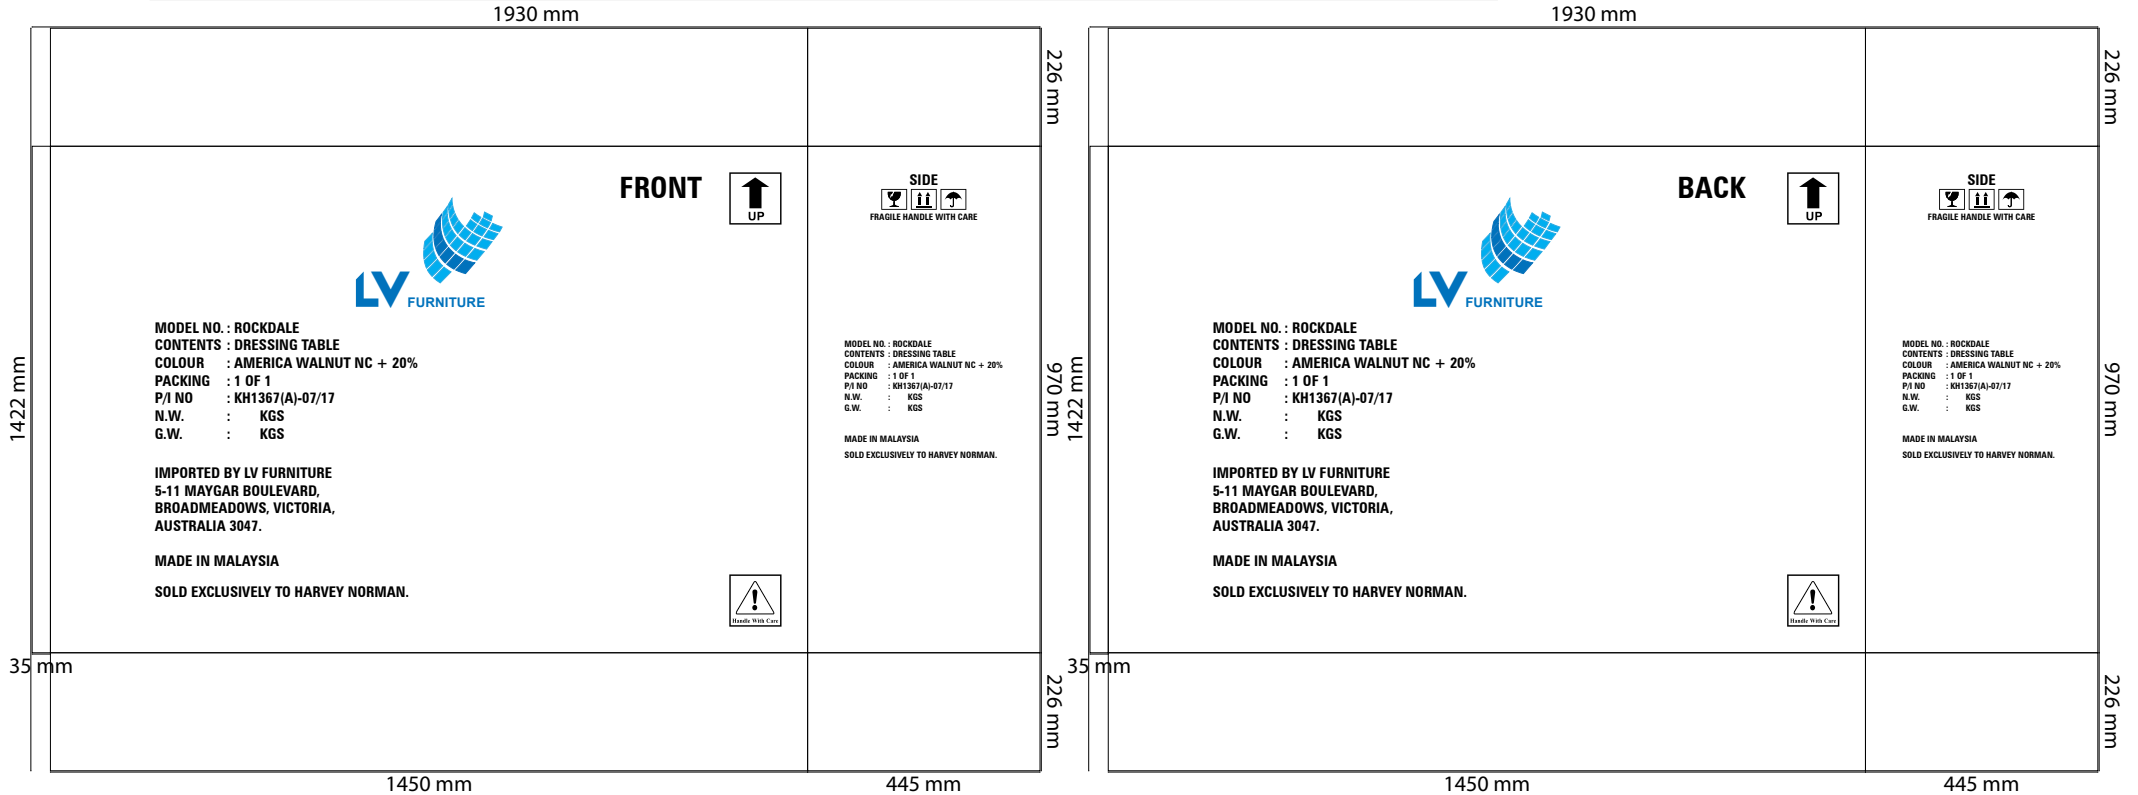

CUSTOMER : KIN HENG FURNITURE SDN. BHD.	JOINT : 2 JOINT	COLOUR : BLACK/BLUE(32888)/BLUE(3081)
DIMENSION : ED 1450 x 445 x 970 MM	TYPE : RSC	M/C NO. : Q-606
P/O NO. : PO-05021/08	SUBSTANCE : T150/M/M	S/O : 08-2017-09160
ORDER QTY : 40 CTNS	DELIVERY : 28/08/2017	W/O : 08-2017-08901

REMARKS : NEW
MODEL : ROCK-DST 07(FA)

LONG (F)
X:70
Y:275

LONG (B)
X:70
Y:275

MAIN MARK

MODEL NO. : ROCKDALE 20mm
CONTENTS : DRESSING TABLE
COLOUR : AMERICA WALNUT NC + 20% 40mm
PACKING : 1 OF 1 40mm
P/I NO : KH1367(A)-07/17
N.W. : KGS
G.W. : KGS

IMPORTED BY LV FURNITURE 20mm
5-11 MAYGAR BOULEVARD,
BROADMEADOWS, VICTORIA,
AUSTRALIA 3047.

MADE IN MALAYSIA 20mm **SOLD EXCLUSIVELY TO HARVEY NORMAN.** 20mm

SIDE MARK

100x100mm

100x100mm

20mm **SIDE**
163x40mm
12mm **FRAGILE HANDLE WITH CARE**

MODEL NO. : ROCKDALE 12mm
CONTENTS : DRESSING TABLE
COLOUR : AMERICA WALNUT NC + 20%
PACKING : 1 OF 1
P/I NO : KH1367(A)-07/17
N.W. : KGS
G.W. : KGS

MADE IN MALAYSIA

SOLD EXCLUSIVELY TO HARVEY NORMAN. 12mm