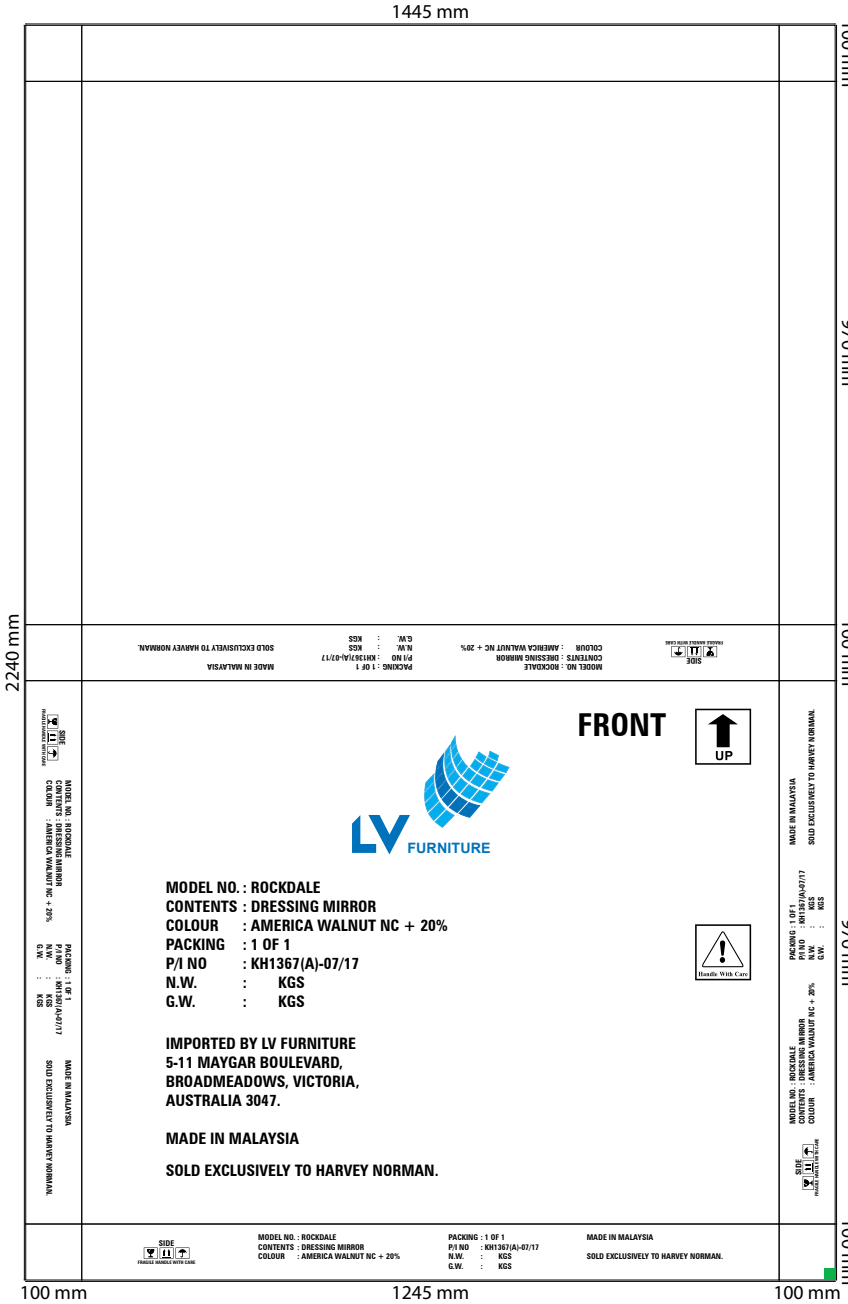

CUSTOMER : KIN HENG FURNITURE SDN. BHD.	JOINT :	COLOUR : BLACK/BLUE(32888)/BLUE(3081)
DIMENSION : ED 1245 x 970 x 100 MM	TYPE : FPF	M/C NO. : Q-607
P/O NO. : PO-05021/08	SUBSTANCE : T150/M/M	S/O : 08-2017-09161
ORDER QTY : 20 CTNS	DELIVERY : 28/08/2017	W/O : 08-2017-08903

REMARKS : NEW MODEL : ROCK-DSTM 08(FA)

LONG
X:20
Y:20

MODEL NO. : ROCKDALE 20mm
CONTENTS : DRESSING MIRROR
COLOUR : AMERICA WALNUT NC + 20% 40mm FRONT
PACKING : 1 OF 1
P/I NO : KH1367(A)-07/17
N.W. : KGS
G.W. : KGS

100x100mm

100x100mm

IMPORTED BY LV FURNITURE 20mm
5-11 MAYGAR BOULEVARD,
BROADMEADOWS, VICTORIA,
AUSTRALIA 3047.

MADE IN MALAYSIA 20mm   **SOLD EXCLUSIVELY TO HARVEY NORMAN. 20mm**

SIDE MARK

MODEL NO. : ROCKDALE 10mm
CONTENTS : DRESSING MIRROR
COLOUR : AMERICA WALNUT NC + 20%

10mm SIDE

81x20mm
FRAGILE HANDLE WITH CARE 6mm

PACKING : 1 OF 1
P/I NO : KH1367(A)-07/17
N.W. : KGS
G.W. : KGS

MADE IN MALAYSIA
SOLD EXCLUSIVELY TO HARVEY NORMAN.