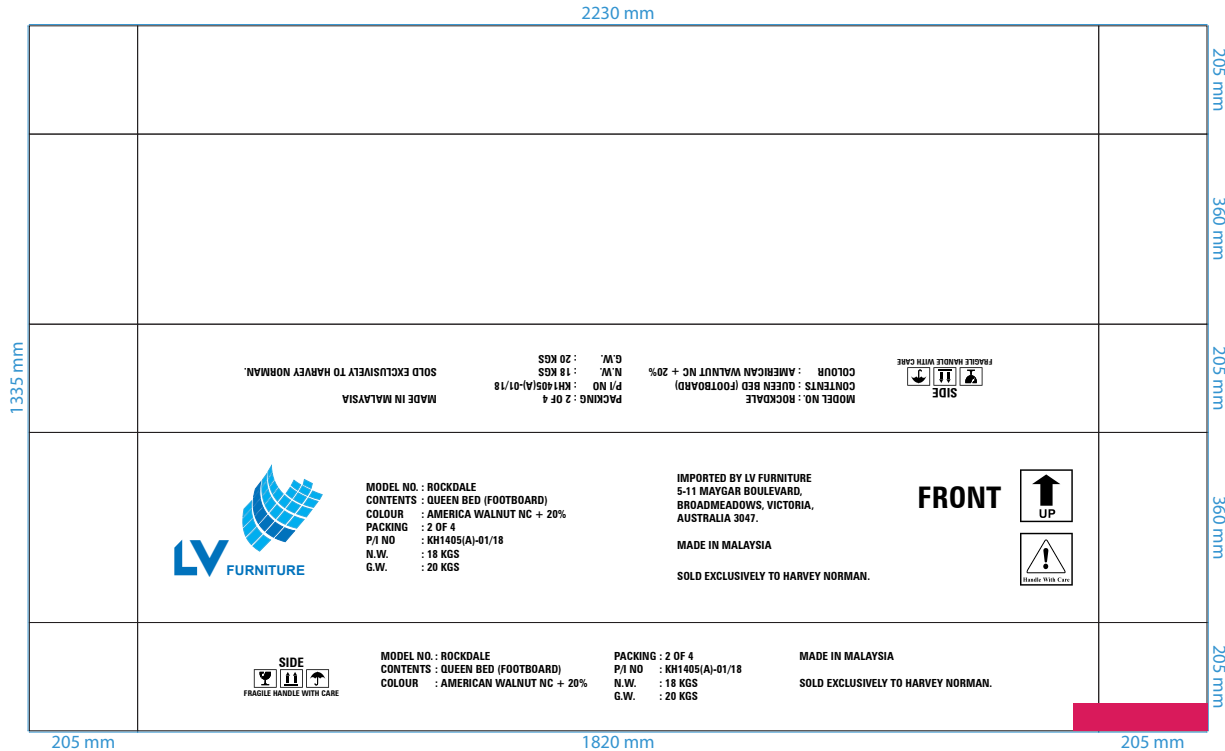

CUSTOMER : KIN HENG FURNITURE SDN. BHD.	JOINT :	COLOUR : BLACK/BLUE(32888)/BLUE(3081)
DIMENSION : ED 1820 x 360 x 205 MM	TYPE : 5P	M/C NO. : R-187
P/O NO. : PO-06735/03	SUBSTANCE : T150/M/M	S/O : 03-2018-03104
ORDER QTY : 12 CTNS	DELIVERY : 26/03/2018	W/O : 03-2018-03033

REMARKS : NEW	IQMAL X:255 Y:52
MODEL : ROCK-QN BED -05-FB	

MODEL NO. : ROCKDALE
CONTENTS : QUEEN BED (FOOTBOARD)
COLOUR : AMERICAN WALNUT NC + 20%
PACKING : 2 OF 4
P/I NO : KH1405(A)-01/18
N.W. : 18 KGS
G.W. : 20 KGS

IMPORTED BY LV FURNITURE
5-11 MAYGAR BOULEVARD,
BROADMEADOWS, VICTORIA,
AUSTRALIA 3047.
MADE IN MALAYSIA
SOLD EXCLUSIVELY TO HARVEY NORMAN.