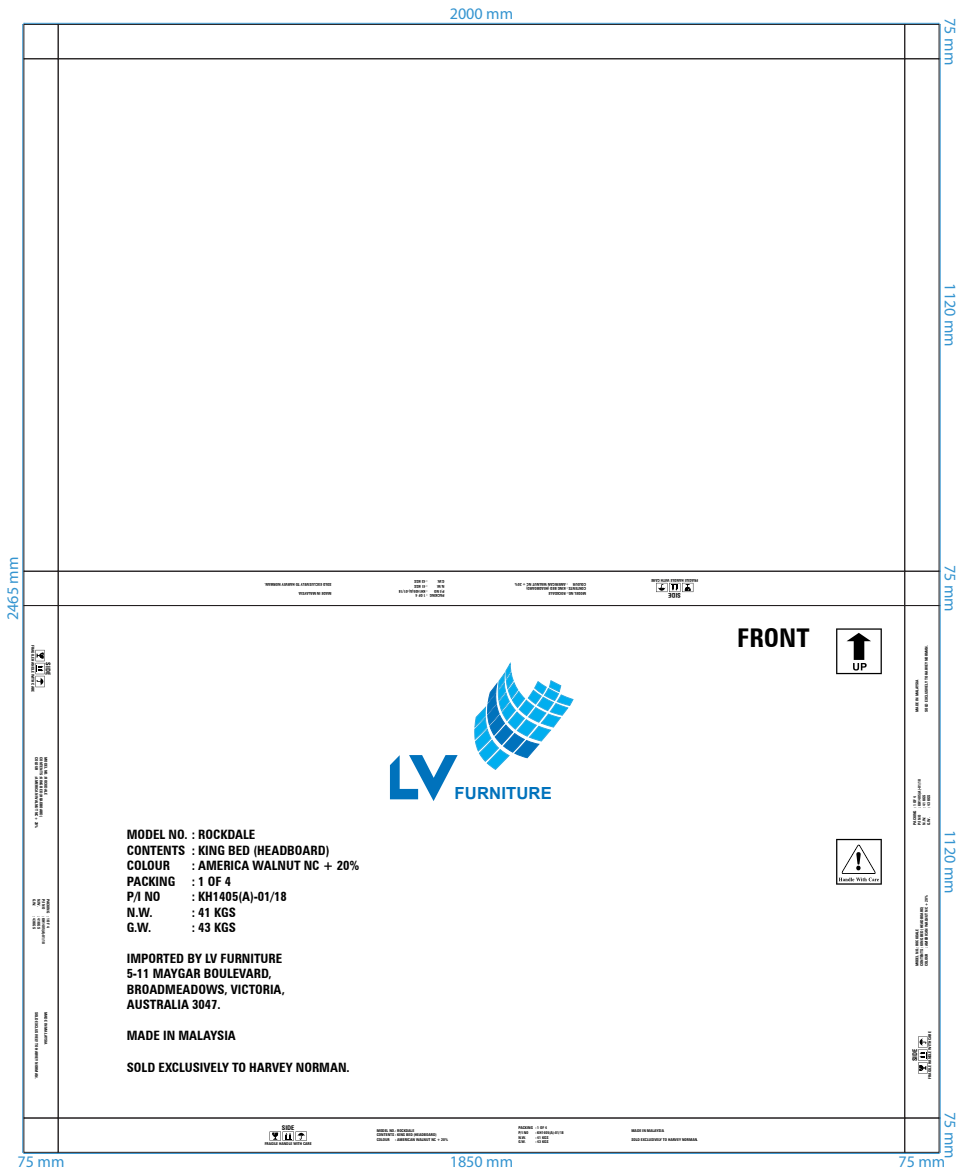

CUSTOMER : KIN HENG FURNITURE SDN. BHD.	JOINT :	COLOUR : BLACK/BLUE(32888)/BLUE(3081)
DIMENSION : ED 1850 x 1120 x 75 MM	TYPE : 5P	M/C NO. : R-193
P/O NO. : PO-06735/03	SUBSTANCE : T150/M/M	S/O : 03-2018-03103
ORDER QTY : 12 CTNS	DELIVERY : 26/03/2018	W/O : 03-2018-03032

REMARKS : NEW	IQMAL X:249 Y:63
MODEL : ROCK-QN BED -05-HB	

MODEL NO. : ROCKDALE
CONTENTS : KING BED (HEADBOARD)
COLOUR : AMERICA WALNUT NC + 20%
PACKING : 1 OF 4
P/I NO : KH1405(A)-01/18
N.W. : 41 KGS
G.W. : 43 KGS