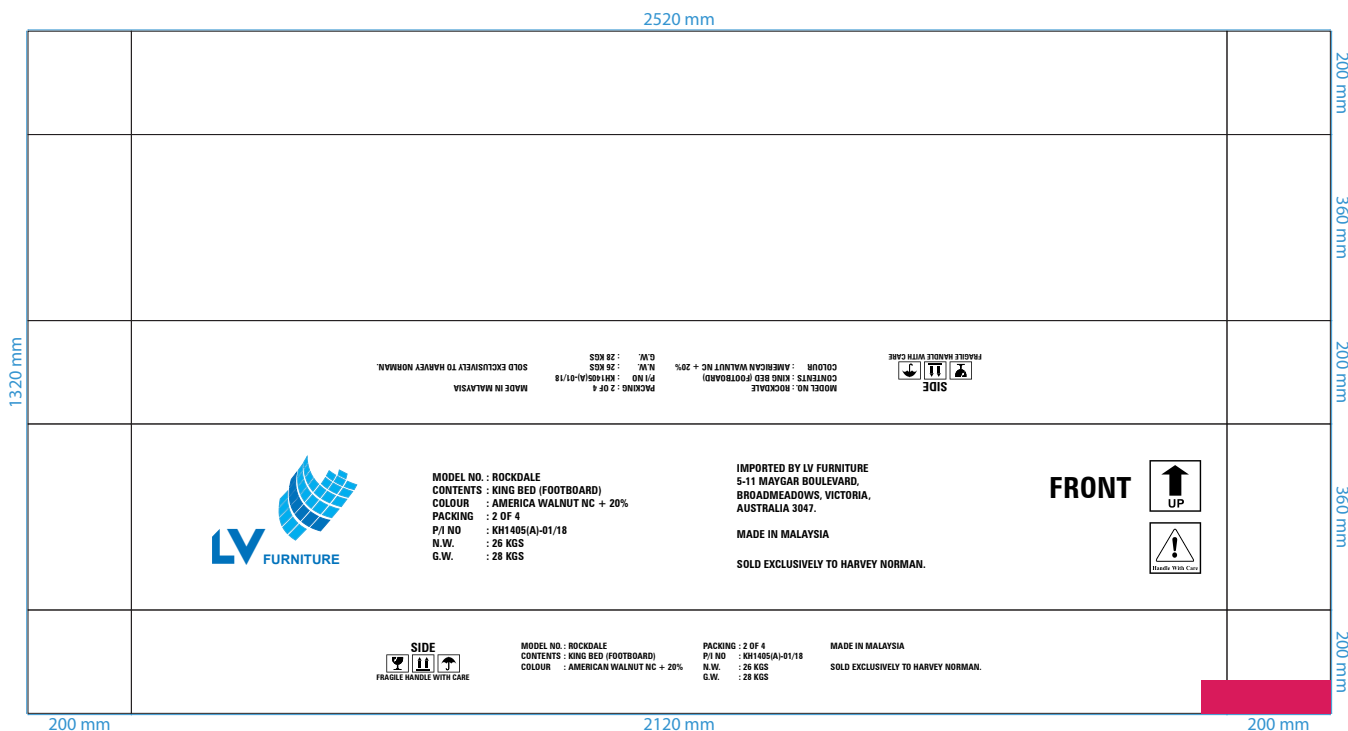

CUSTOMER : KIN HENG FURNITURE SDN. BHD.	JOINT :	COLOUR : BLACK/BLUE(32888)/BLUE(3081)
DIMENSION : ED 2120 x 360 x 200 MM	TYPE : 5P	M/C NO. : R-191
P/O NO. : PO-06735/03	SUBSTANCE : T150/M/M	S/O : 03-2018-03100
ORDER QTY : 2 CTNS	DELIVERY : 26/03/2018	W/O : 03-2018-03029

REMARKS : NEW
MODEL : ROCK-KG BED -03-FB

**IQMAL
X:249
Y:63**

MODEL NO. : ROCKDALE
CONTENTS : KING BED (FOOTBOARD)
COLOUR : AMERICA WALNUT NC + 20%
PACKING : 2 OF 4
P/I NO : KH1405(A)-01/18
N.W. : 26 KGS
G.W. : 28 KGS

IMPORTED BY LV FURNITURE
5-11 MAYGAR BOULEVARD,
BROADMEADOWS, VICTORIA,
AUSTRALIA 3047.

MADE IN MALAYSIA

SOLD EXCLUSIVELY TO HARVEY NORMAN.

MODEL NO. : ROCKDALE
CONTENTS : KING BED (FOOTBOARD)
COLOUR : AMERICAN WALNUT NC + 20%

PACKING : 2 OF 4
P/I NO : KH1405(A)-01/18
N.W. : 26 KGS
G.W. : 28 KGS

MADE IN MALAYSIA

SOLD EXCLUSIVELY TO HARVEY NORMAN.