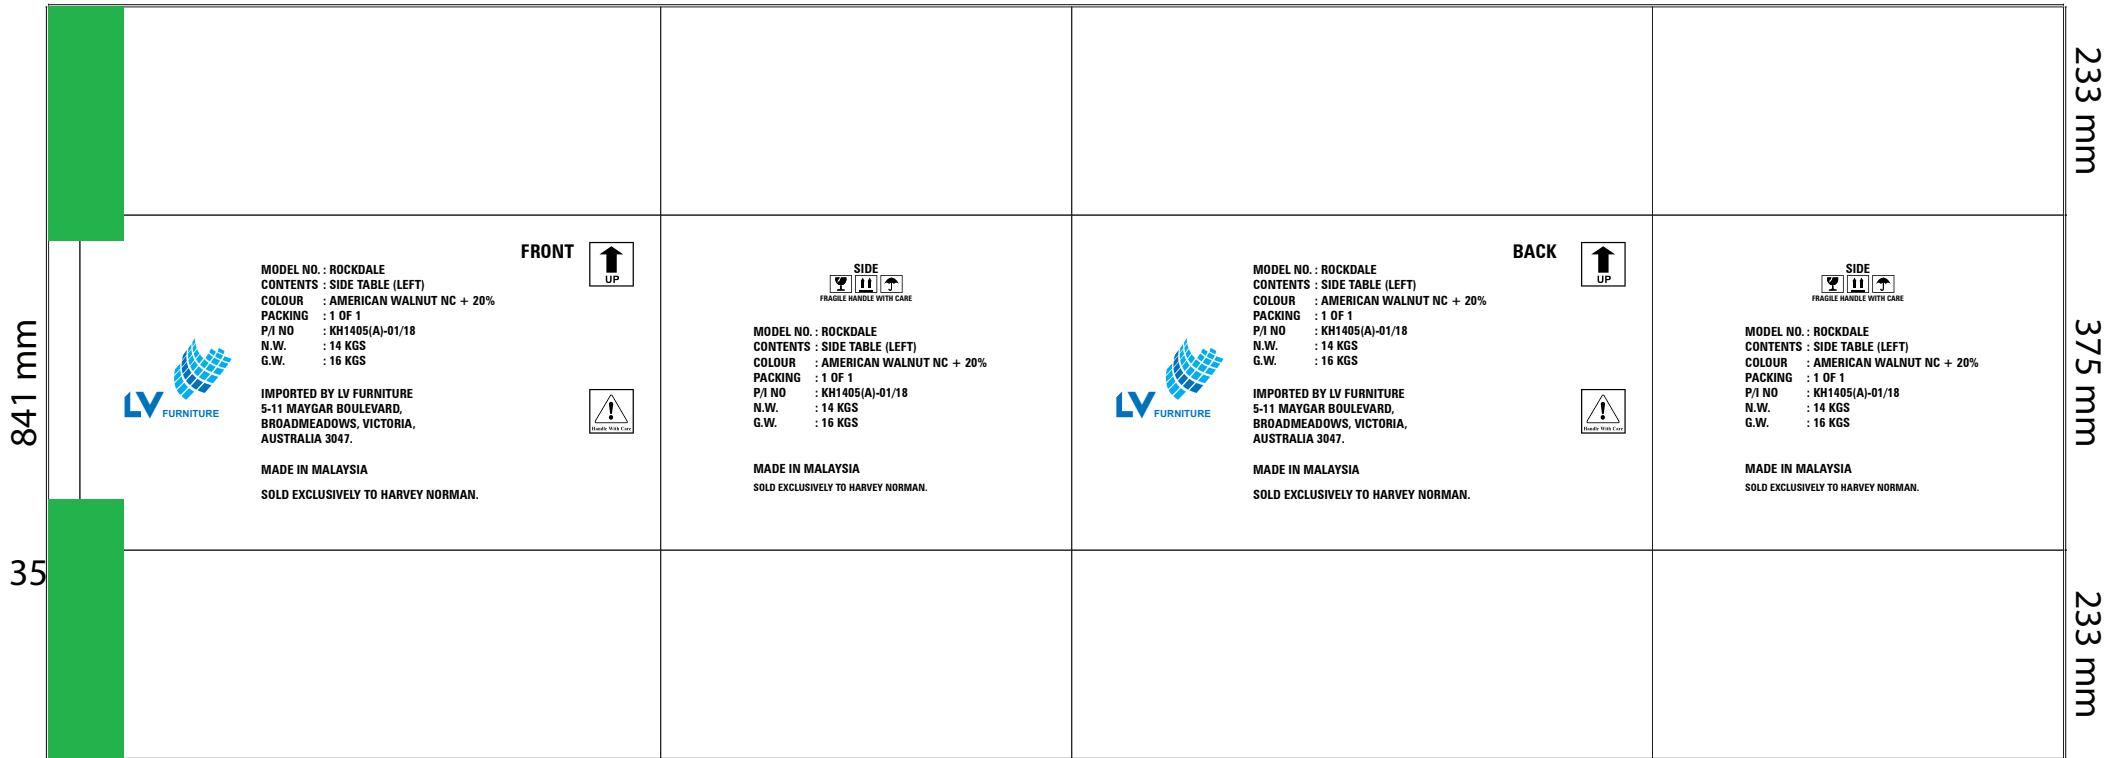

CUSTOMER : KIN HENG FURNITURE SDN. BHD.	JOINT :	COLOUR : BLACK/BLUE(32888)/BLUE(3081)
DIMENSION : ED 650 x 460 x 375 MM	TYPE : RSC	M/C NO. : Q-353
P/O NO. : PO-06735/03	SUBSTANCE : T150/M/M	S/O : 03-2018-03107
ORDER QTY : 36 CTNS	DELIVERY : 26/03/2018	W/O : 03-2018-03036

REMARKS :	LONG
MODEL : ROCK-ST06-L(FA)	X:84
	Y:262
	M X:290
	Y:84

2255 mm

MAIN MARK

650 mm
MODEL NO. : ROCKDALE 10mm
CONTENTS : SIDE TABLE (LEFT)
COLOUR : AMERICAN WALNUT NC + 20% 15mm
PACKING : 1 OF 1
P/I NO : KH1405(A)-01/18
N.W. : 14 KGS
G.W. : 16 KGS

10mm
IMPORTED BY LV FURNITURE
5-11 MAYGAR BOULEVARD,
BROADMEADOWS, VICTORIA,
AUSTRALIA 3047.

10mm **MADE IN MALAYSIA** 10mm **SOLD EXCLUSIVELY TO HARVEY NORMAN.** 10mm

460 mm

15mm **FRONT**
15mm **BACK**

50x50mm

50x50mm

SIDE MARK

81x20mm
6mm

FRAGILE HANDLE WITH CARE

650 mm

MODEL NO. : ROCKDALE 10mm
CONTENTS : SIDE TABLE (LEFT)
COLOUR : AMERICAN WALNUT NC + 20%
PACKING : 1 OF 1
P/I NO : KH1405(A)-01/18
N.W. : 14 KGS
G.W. : 16 KGS

MADE IN MALAYSIA

SOLD EXCLUSIVELY TO HARVEY NORMAN. 8mm

460 mm

233 mm

375 mm

233 mm

841 mm

35 mm