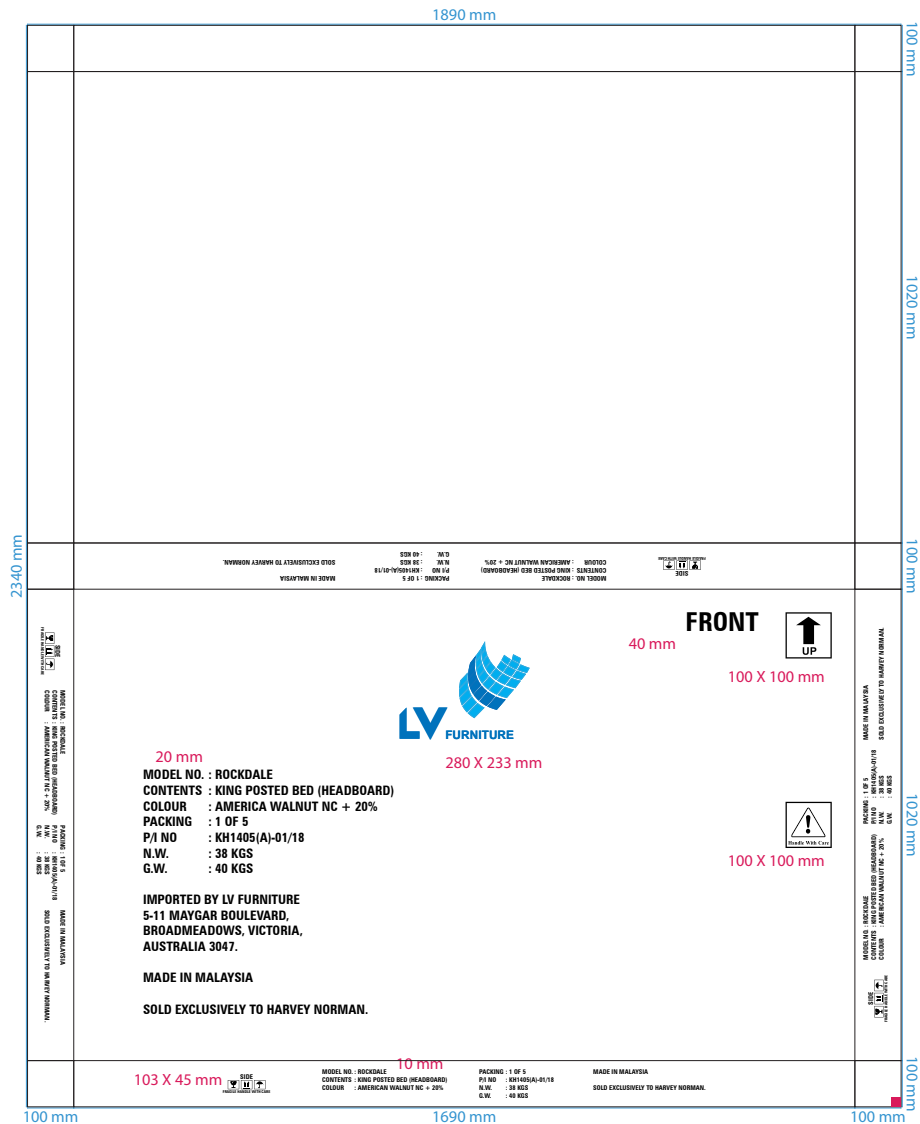

REMARKS : NEW	IQMAL X:20 Y:20
MODEL : ROCK-KG PT BED -01-HB	

MODEL NO. : ROCKDALE
CONTENTS : KING POSTED BED (HEADBOARD)
COLOUR : AMERICA WALNUT NC + 20%
PACKING : 1 OF 5
P/I NO : KH1405(A)-01/18
N.W. : 38 KGS
G.W. : 40 KGS

FRONT

IMPORTED BY LV FURNITURE
5-11 MAYGAR BOULEVARD,
BROADMEADOWS, VICTORIA,
AUSTRALIA 3047.

MADE IN MALAYSIA

SOLD EXCLUSIVELY TO HARVEY NORMAN.

SIDE

FRAGILE HANDLE WITH CARE

CUSTOMER : KIN HENG FURNITURE SDN. BHD.	JOINT :	COLOUR : BLACK/ BLUE(32888)/BLUE(3081)
DIMENSION : ED 2120 x 365 x 205 MM	TYPE : 5P	M/C NO. : R-183
P/O NO. : PO-06735/03	SUBSTANCE : T150/M/M	S/O : 03-2018-03090
ORDER QTY : 9 CTNS	DELIVERY : 26/03/2018	W/O : 03-2018-03019