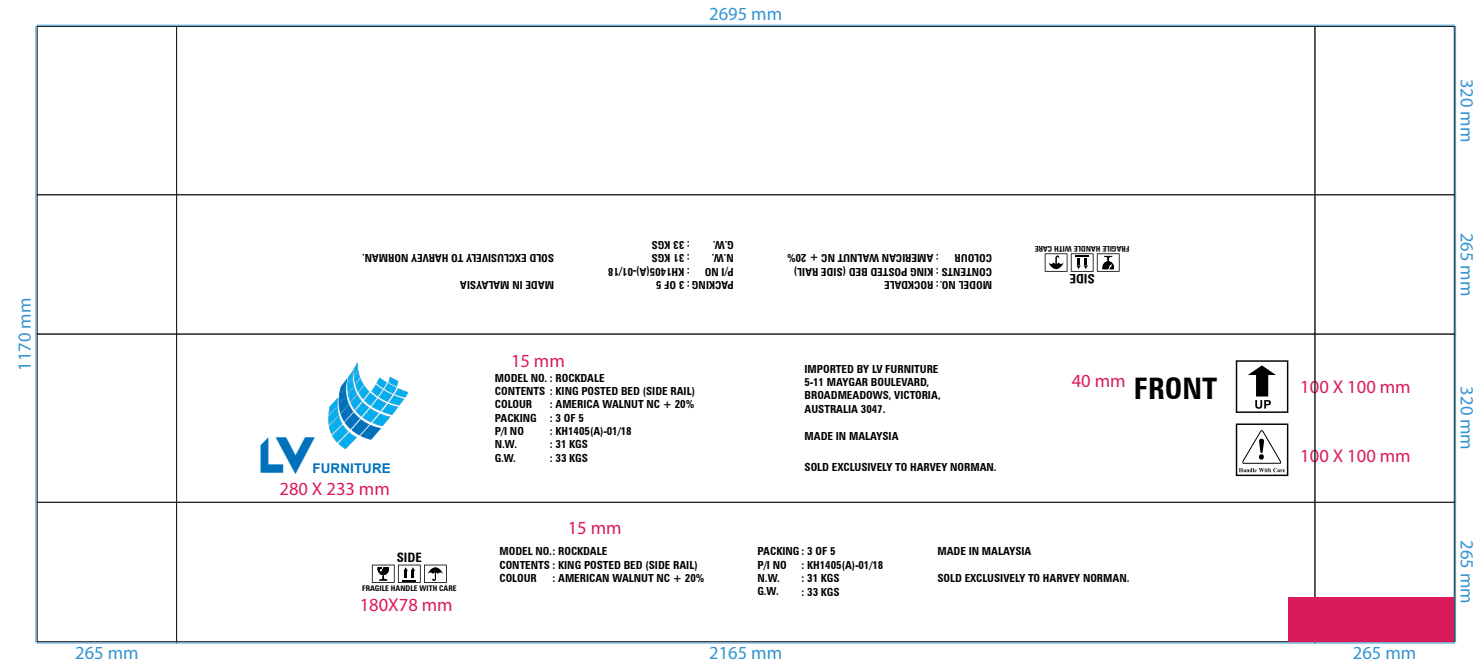

CUSTOMER : KIN HENG FURNITURE SDN. BHD.	JOINT :	COLOUR : BLACK/BLUE(32888)/BLUE(3081)
DIMENSION : ED 2165 x 320 x 265 MM	TYPE : 5P	M/C NO. : R-184
P/O NO. : PO-06735/03	SUBSTANCE : T150/M/M	S/O : 03-2018-03091
ORDER QTY : 9 CTNS	DELIVERY : 26/03/2018	W/O : 03-2018-03020

REMARKS : NEW
MODEL : ROCK-KG PT BED -01-SR
IQMAL
X:315
Y:96

FRONT

SIDE

FRAGILE HANDLE WITH CARE