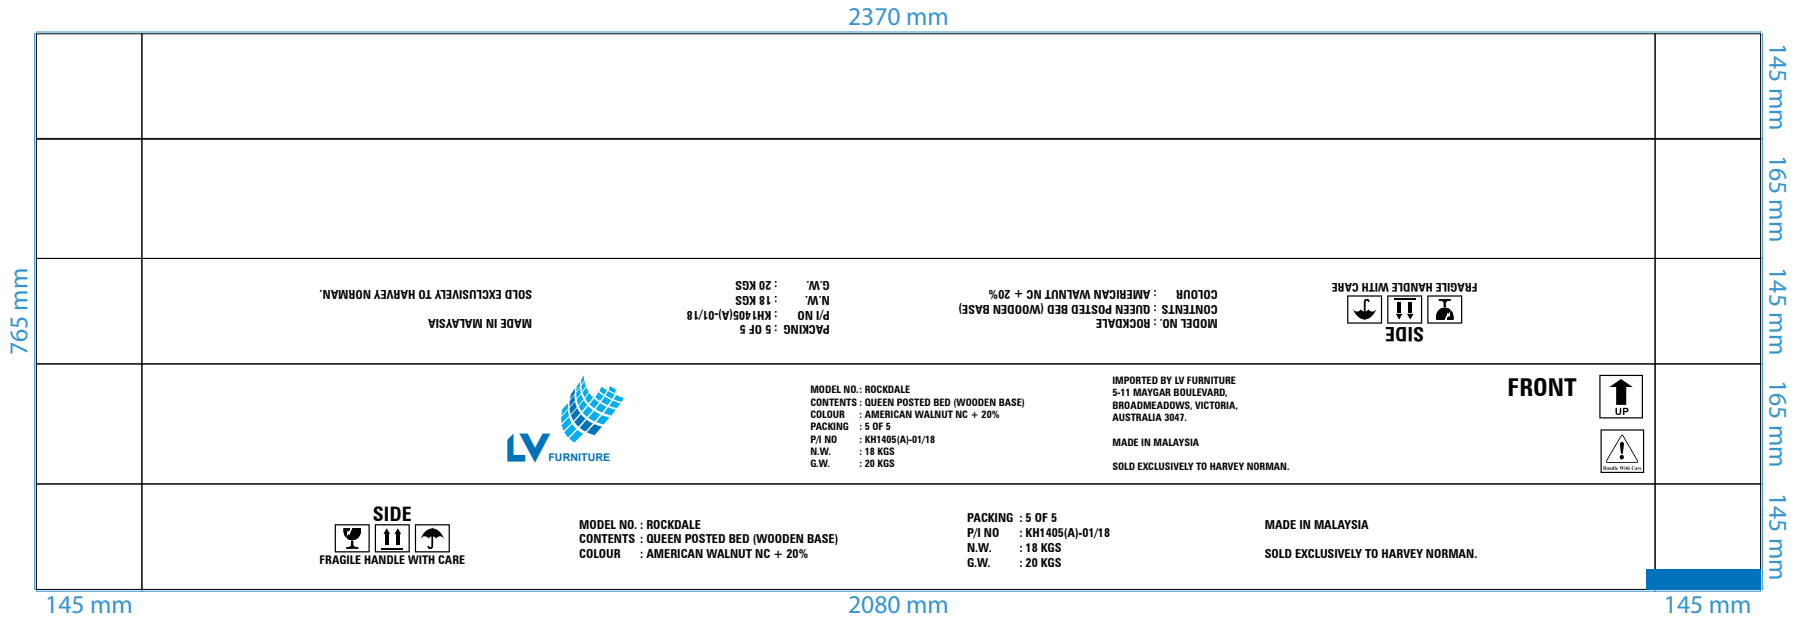

CUSTOMER : KIN HENG FURNITURE SDN. BHD.	JOINT :	COLOUR : BLACK/BLUE(32888)/BLUE(3081)
DIMENSION : ED 2080 x 165 x 145 MM	TYPE : 5P	M/C NO. : Q-665
P/O NO. : PO-06735/03	SUBSTANCE : T150/M/M	S/O : 03-2018-03098
ORDER QTY : 12 CTNS	DELIVERY : 26/03/2018	W/O : 03-2018-03027

REMARKS : NEW	IQMAL X:195 Y:36
MODEL : ROCK-QN PT BED -02-WB	

MODEL NO. : ROCKDALE
CONTENTS : QUEEN POSTED BED (WOODEN BASE)
COLOUR : AMERICAN WALNUT NC + 20%
PACKING : 5 OF 5
P/I NO : KH1405(A)-01/18
N.W. : 18 KGS
G.W. : 20 KGS

IMPORTED BY LV FURNITURE
5-11 MAYGAR BOULEVARD,
BROADMEADOWS, VICTORIA,
AUSTRALIA 3047.

MADE IN MALAYSIA

SOLD EXCLUSIVELY TO HARVEY NORMAN.

MODEL NO. : ROCKDALE
CONTENTS : QUEEN POSTED BED (WOODEN BASE)
COLOUR : AMERICAN WALNUT NC + 20%

PACKING : 5 OF 5
P/I NO : KH1405(A)-01/18
N.W. : 18 KGS
G.W. : 20 KGS

MADE IN MALAYSIA

SOLD EXCLUSIVELY TO HARVEY NORMAN.