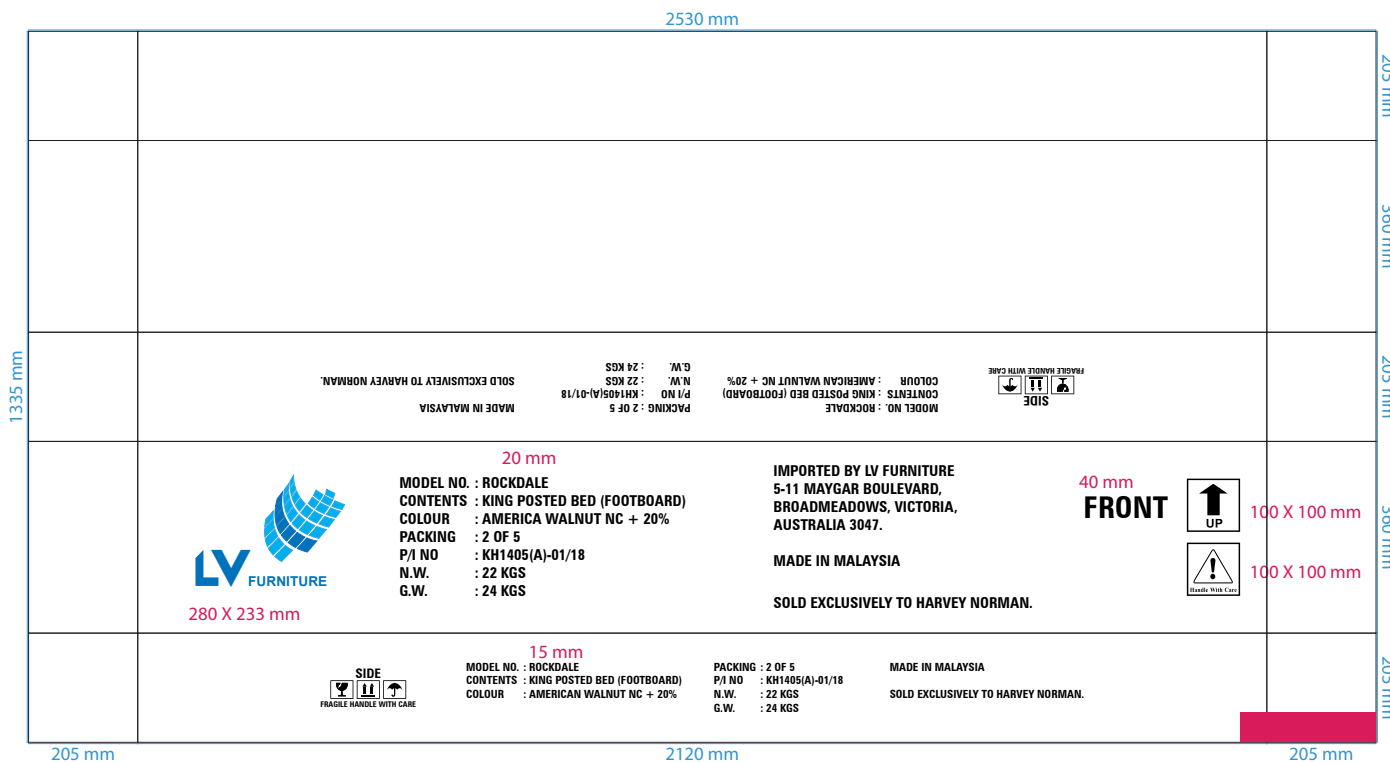

CUSTOMER : KIN HENG FURNITURE SDN. BHD.	JOINT :	COLOUR : BLACK/BLUE(32888)/BLUE(3081)
DIMENSION : ED 2120 x 365 x 205 MM	TYPE : 5P	M/C NO. : R-183
P/O NO. : PO-06735/03	SUBSTANCE : T150/M/M	S/O : 03-2018-03090
ORDER QTY : 9 CTNS	DELIVERY : 26/03/2018	W/O : 03-2018-03019

REMARKS : NEW	IQMAL X:255 Y:66
MODEL : ROCK-KG PT BED -01-FB	

LV FURNITURE

SIDE