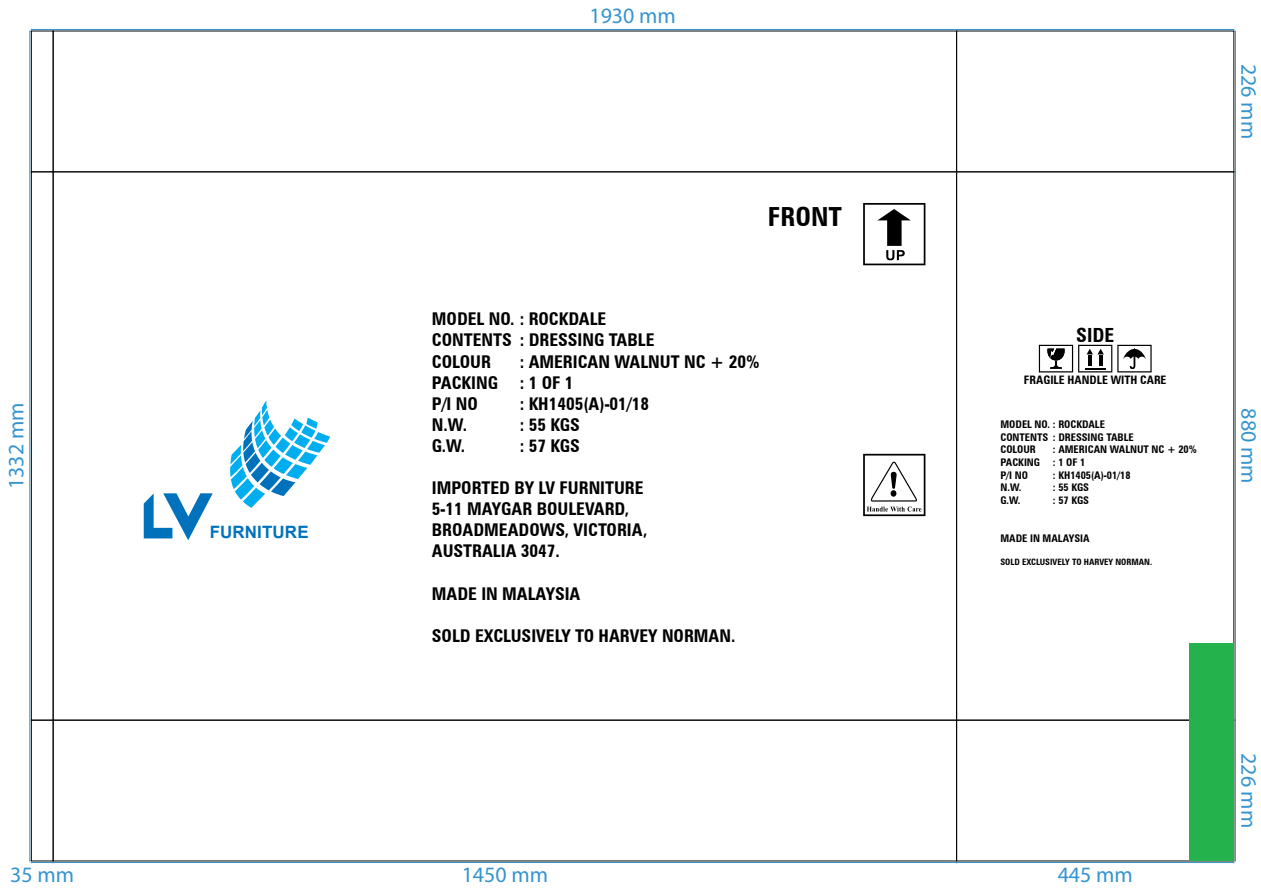

CUSTOMER : KIN HENG FURNITURE SDN. BHD.	JOINT :	COLOUR : BLACK/BLUE(32888)/BLUE(3081)
DIMENSION : ED 1450 X 445 X 880 MM	TYPE : RSC	M/C NO. : Q-675
P/O NO. : PO-06735/03	SUBSTANCE : T150/M/M	S/O : 03-2018-03109
ORDER QTY : 21 CTNS	DELIVERY : 26/03/2018	W/O : 03-2018-03038

REMARKS : REPEAT	<b style="color: purple;">IQMAL X:70 Y:349
MODEL : ROCK-DST 07 (FA)