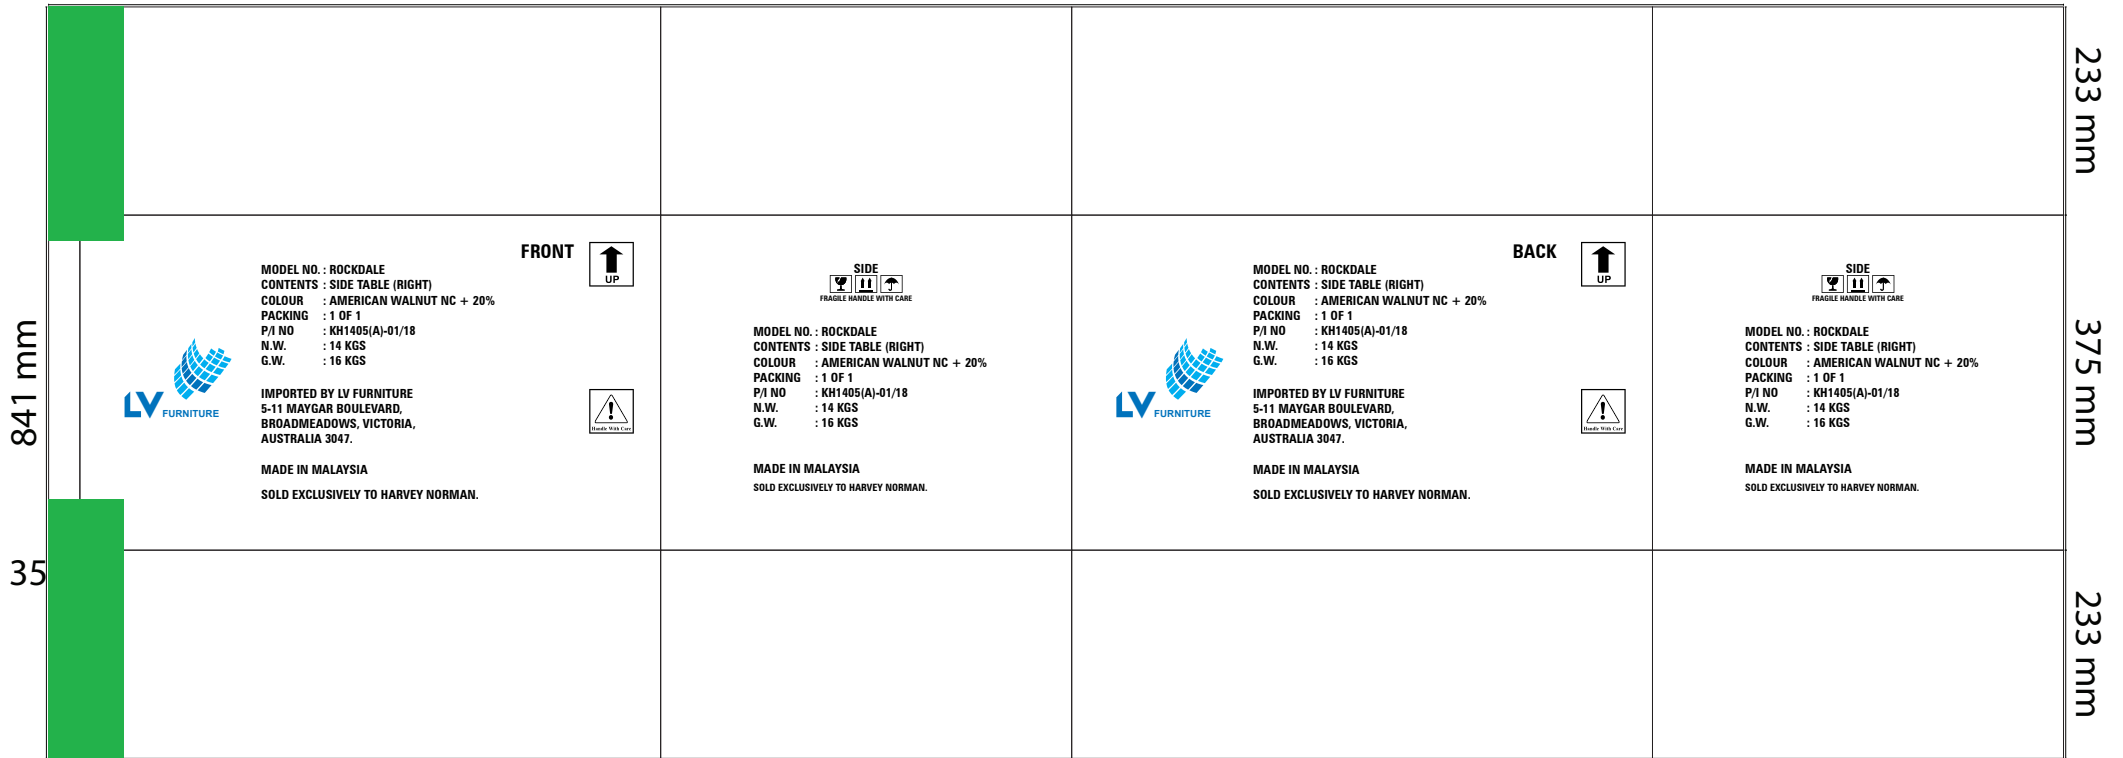

CUSTOMER : KIN HENG FURNITURE SDN. BHD.	JOINT :	COLOUR : BLACK/BLUE(32888)/BLUE(3081)
DIMENSION : ED 650 x 460 x 375 MM	TYPE : RSC	M/C NO. : Q-353
P/O NO. : PO-06735/03	SUBSTANCE : T150/M/M	S/O : 08-2017-03108
ORDER QTY : 36 CTNS	DELIVERY : 26/03/2018	W/O : 08-2017-03037

REMARKS : REPEAT	IQMAL X:84 Y:262
MODEL : ROCK-ST06-R(FA)	
	M X:290 Y:84

2255 mm

MAIN MARK

650 mm

MODEL NO. : ROCKDALE 10mm
CONTENTS : SIDE TABLE (RIGHT)
COLOUR : AMERICAN WALNUT NC + 20% 15mm
PACKING : 1 OF 1
P/I NO : KH1405(A)-01/18
N.W. : 14 KGS
G.W. : 16 KGS

15mm FRONT
15mm BACK

IMPORTED BY LV FURNITURE 10mm
5-11 MAYGAR BOULEVARD,
BROADMEADOWS, VICTORIA,
AUSTRALIA 3047.

MADE IN MALAYSIA 10mm
SOLD EXCLUSIVELY TO HARVEY NORMAN. 10mm

SIDE MARK

460 mm

650 mm

460 mm

MODEL NO. : ROCKDALE 10mm
CONTENTS : SIDE TABLE (RIGHT)
COLOUR : AMERICAN WALNUT NC + 20%
PACKING : 1 OF 1
P/I NO : KH1405(A)-01/18
N.W. : 14 KGS
G.W. : 16 KGS

MADE IN MALAYSIA

SOLD EXCLUSIVELY TO HARVEY NORMAN. 8mm