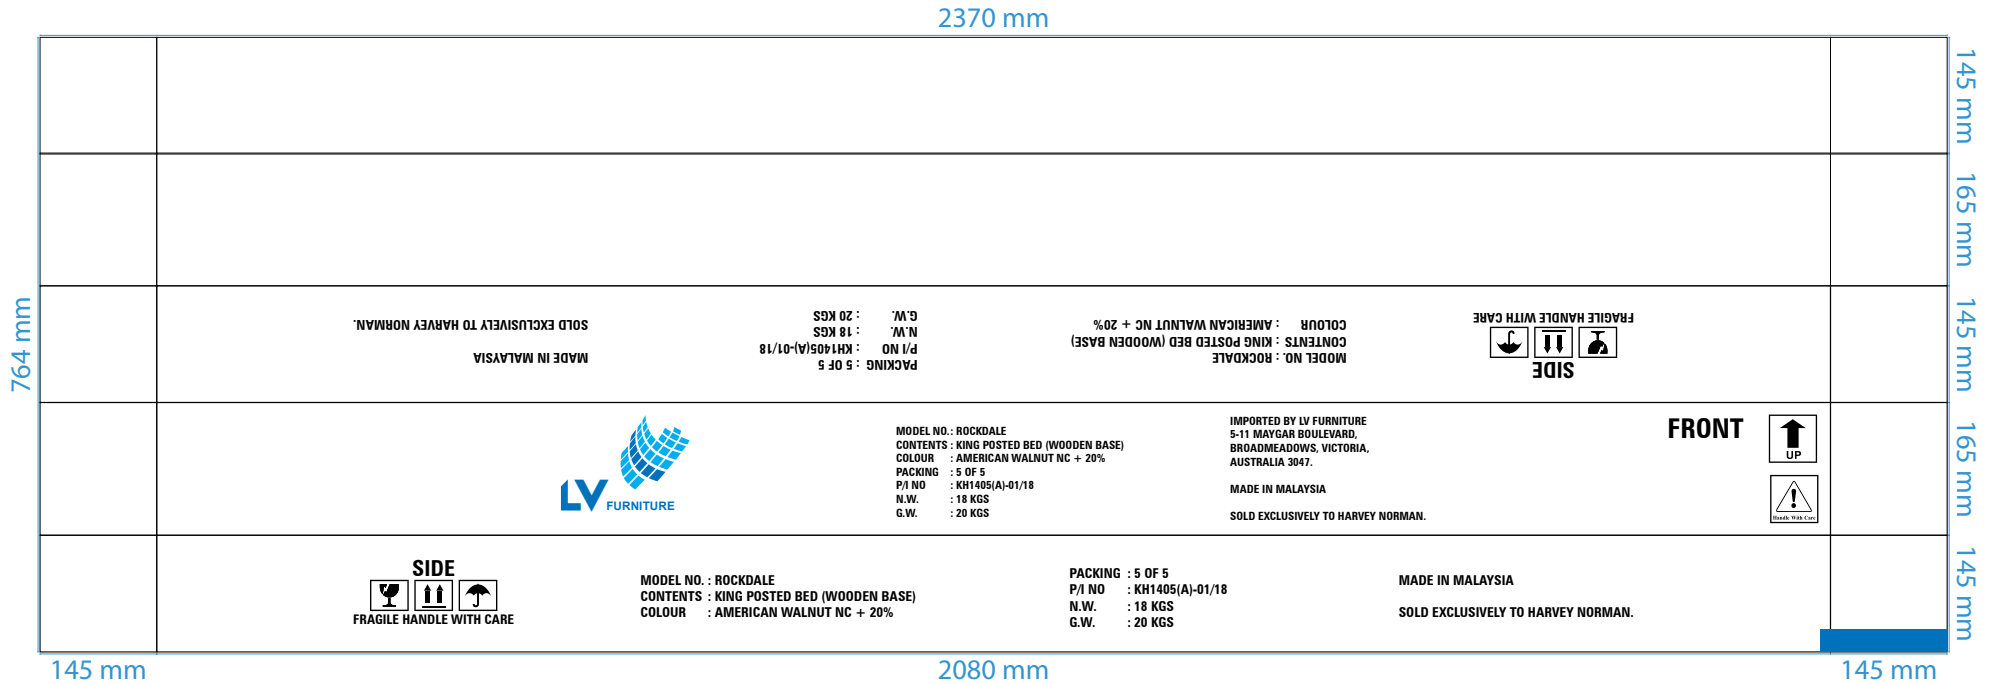

CUSTOMER : KIN HENG FURNITURE SDN. BHD.	JOINT :	COLOUR : BLACK/BLUE(32888)/BLUE(3081)
DIMENSION : ED 2080 X 165 X 145 MM	TYPE : FPF	M/C NO. : Q-665
P/O NO. : PO-06735/03	SUBSTANCE : T150/M/M	S/O : 03-2018-03093
ORDER QTY : 9 CTNS	DELIVERY : 26/03/2018	W/O : 03-2018-03022

REMARKS : NEW MODEL : ROCK-KG PT BED-01-WB
IQMAL X:247 Y:28

MODEL NO.: ROCKDALE
CONTENTS : KING POSTED BED (WOODEN BASE)
COLOUR : AMERICAN WALNUT NC + 20%
PACKING : 5 OF 5
P/I NO : KH1405(A)-01/18
N.W. : 18 KGS
G.W. : 20 KGS

IMPORTED BY LV FURNITURE
5-11 MAYGAR BOULEVARD,
BROADMEADOWS, VICTORIA,
AUSTRALIA 3047.

MADE IN MALAYSIA

SOLD EXCLUSIVELY TO HARVEY NORMAN.

MODEL NO. : ROCKDALE
CONTENTS : KING POSTED BED (WOODEN BASE)
COLOUR : AMERICAN WALNUT NC + 20%

PACKING : 5 OF 5
P/I NO : KH1405(A)-01/18
N.W. : 18 KGS
G.W. : 20 KGS

MADE IN MALAYSIA

SOLD EXCLUSIVELY TO HARVEY NORMAN.