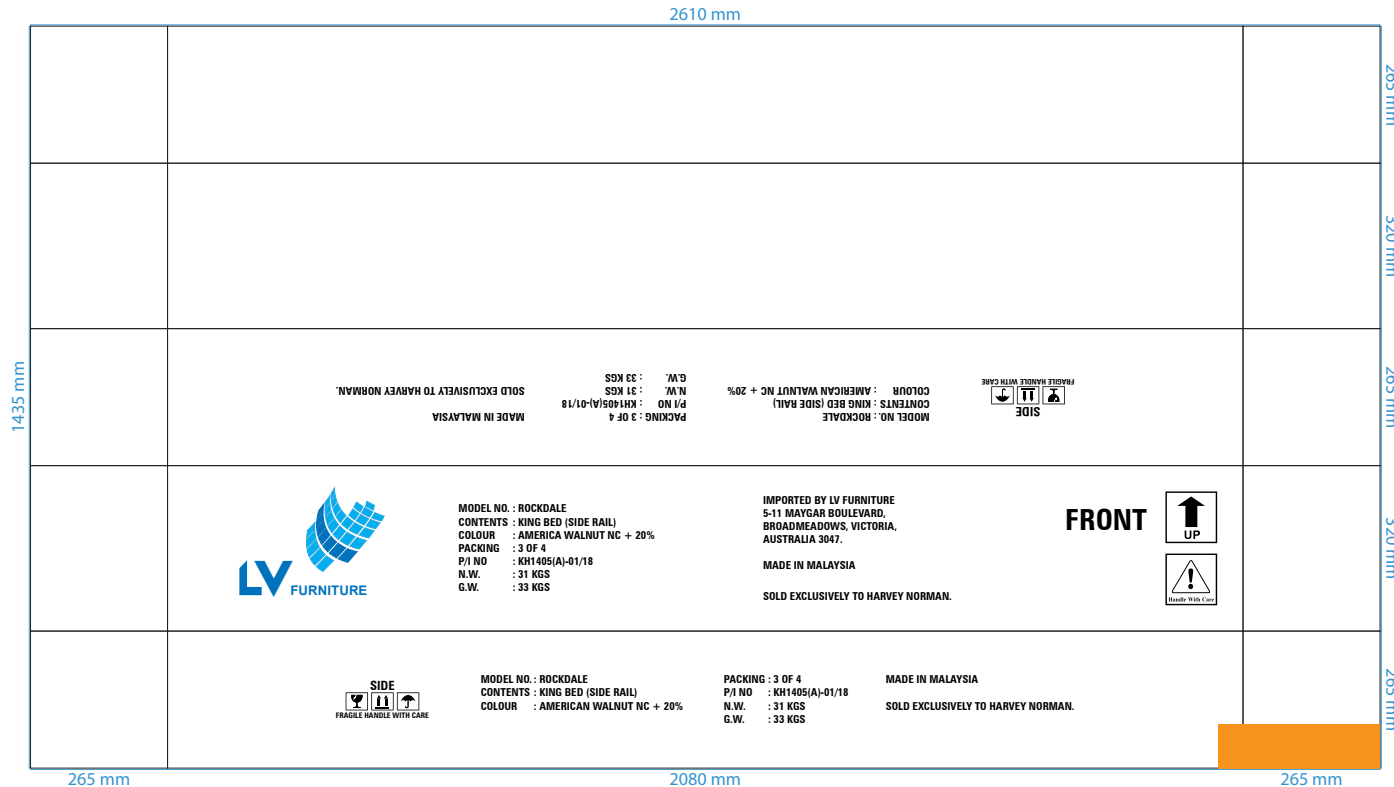

CUSTOMER : KIN HENG FURNITURE SDN. BHD.	JOINT :	COLOUR : BLACK/BLUE(32888)/BLUE(3081)
DIMENSION : ED 2080 x 320 x 265 MM	TYPE : 5P	M/C NO. : R-192
P/O NO. : PO-06735/03	SUBSTANCE : T150/M/M	S/O : 03-2018-03101
ORDER QTY : 2 CTNS	DELIVERY : 26/03/2018	W/O : 03-2018-03030

REMARKS : NEW
MODEL : ROCK-KG BED -03-SR

**IQMAL
X:313
Y:85**

MODEL NO. : ROCKDALE
CONTENTS : KING BED (SIDE RAIL)
COLOUR : AMERICAN WALNUT NC + 20%

PACKING : 3 OF 4
P/I NO : KH1405(A)-01/18
N.W. : 31 KGS
G.W. : 33 KGS

MADE IN MALAYSIA
SOLD EXCLUSIVELY TO HARVEY NORMAN.