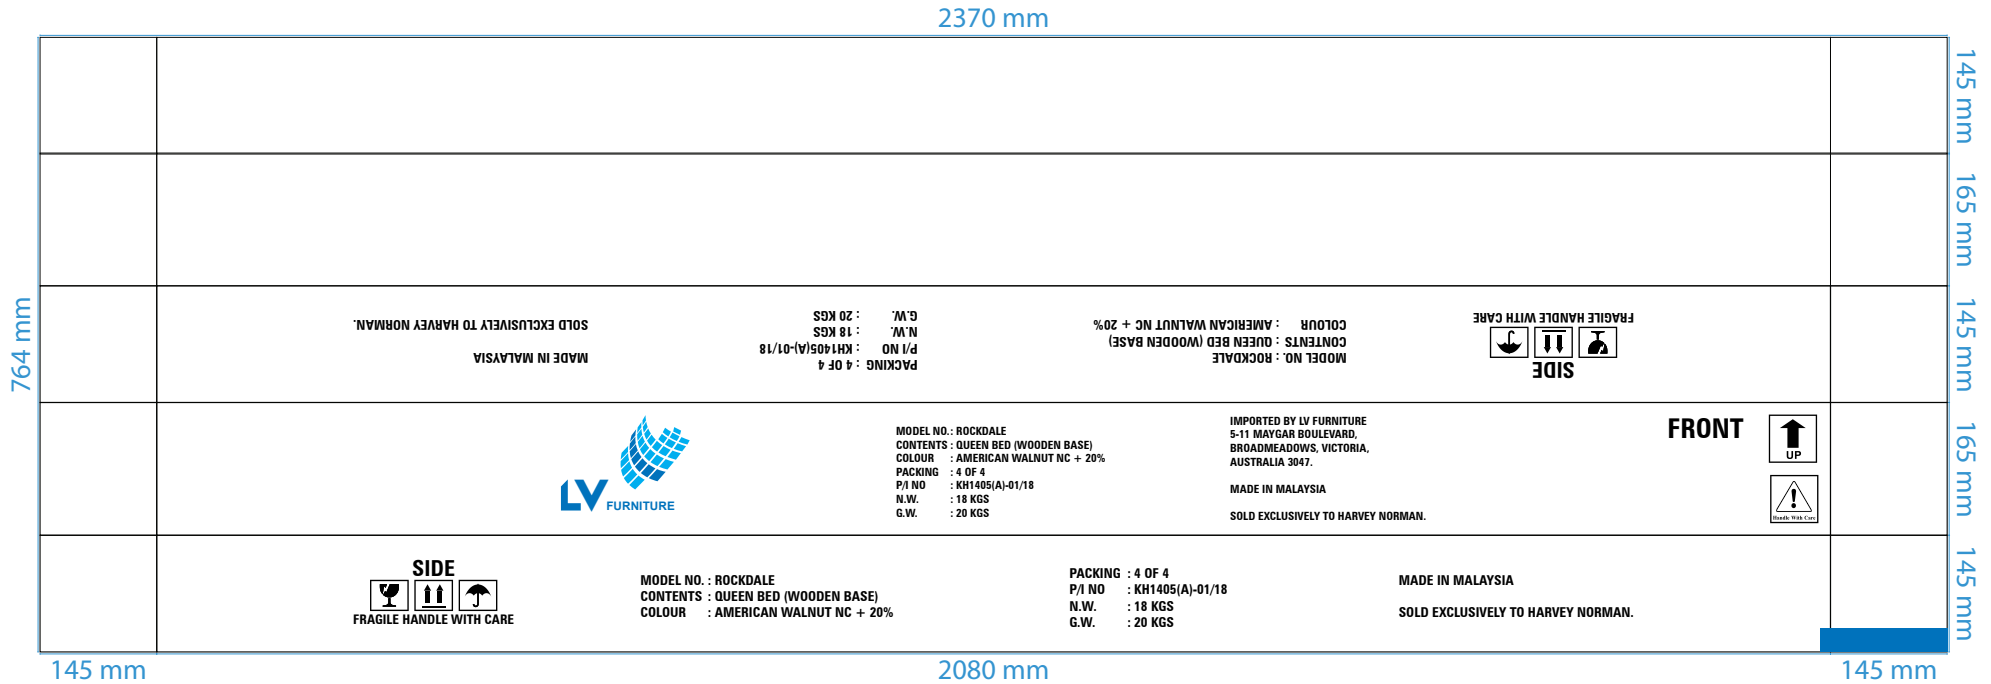

CUSTOMER : KIN HENG FURNITURE SDN. BHD.	JOINT :	COLOUR : BLACK/BLUE(32888)/BLUE(3081)
DIMENSION : ED 2080 X 165 X 145 MM	TYPE : FPF	M/C NO. : Q-665
P/O NO. : PO-06735/03	SUBSTANCE : T150/M/M	S/O : 03-2018-03106
ORDER QTY : 12 CTNS	DELIVERY : 26/03/2018	W/O : 03-2018-03035

REMARKS : repeat
MODEL : ROCK-QN BED-05-WB (KD)

IQMAL
X:247
Y:28

MODEL NO. : ROCKDALE
CONTENTS : QUEEN BED (WOODEN BASE)
COLOUR : AMERICAN WALNUT NC + 20%
PACKING : 4 OF 4
P/I NO : KH1405(A)-01/18
N.W. : 18 KGS
G.W. : 20 KGS

IMPORTED BY LV FURNITURE
5-11 MAYGAR BOULEVARD,
BROADMEADOWS, VICTORIA,
AUSTRALIA 3047.

MADE IN MALAYSIA

SOLD EXCLUSIVELY TO HARVEY NORMAN.

MODEL NO. : ROCKDALE
CONTENTS : QUEEN BED (WOODEN BASE)
COLOUR : AMERICAN WALNUT NC + 20%

PACKING : 4 OF 4
P/I NO : KH1405(A)-01/18
N.W. : 18 KGS
G.W. : 20 KGS

MADE IN MALAYSIA

SOLD EXCLUSIVELY TO HARVEY NORMAN.