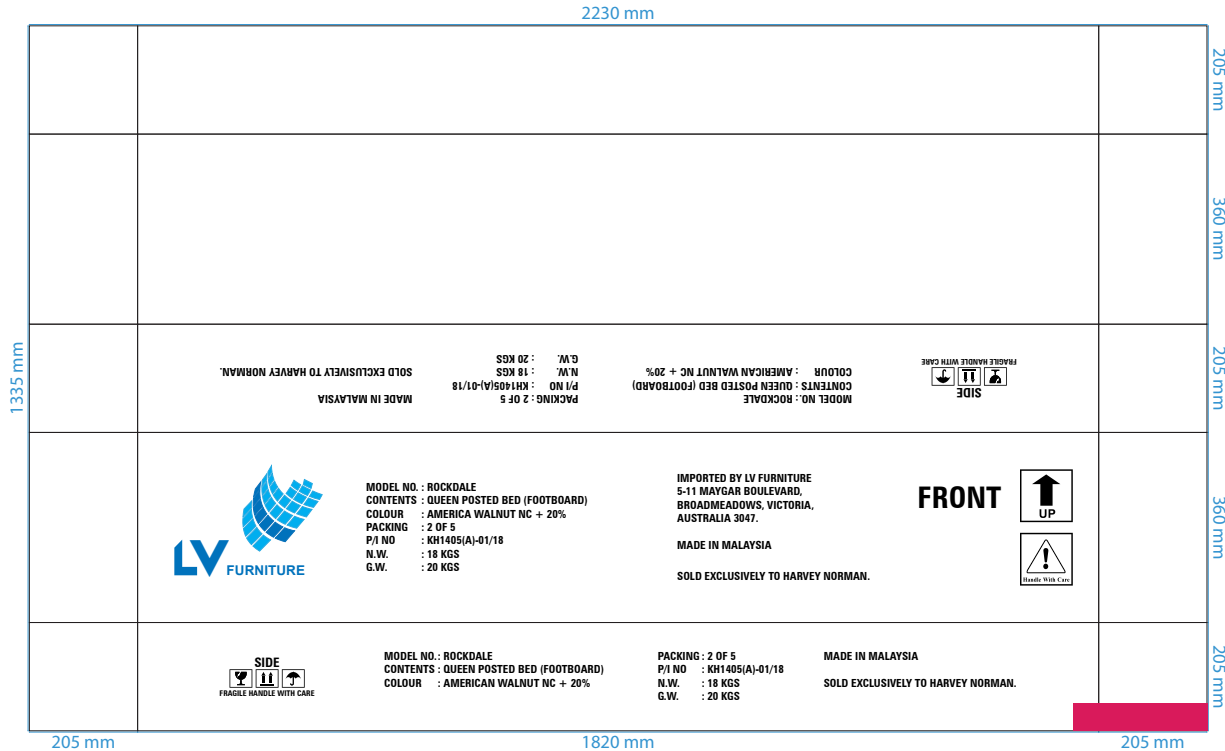

CUSTOMER : KIN HENG FURNITURE SDN. BHD.	JOINT :	COLOUR : BLACK/BLUE(32888)/BLUE(3081)
DIMENSION : ED 1820 x 360 x 205 MM	TYPE : 5P	M/C NO. : R-187
P/O NO. : PO-06735/03	SUBSTANCE : T150/M/M	S/O : 03-2018-03095
ORDER QTY : 12 CTNS	DELIVERY : 26/03/2018	W/O : 03-2018-03024

REMARKS : NEW	IQMAL X:255 Y:52
MODEL : ROCK-QN PT BED -02-FB	

MODEL NO. : ROCKDALE
CONTENTS : QUEEN POSTED BED (FOOTBOARD)
COLOUR : AMERICA WALNUT NC + 20%
PACKING : 2 OF 5
P/I NO : KH1405(A)-01/18
N.W. : 18 KGS
G.W. : 20 KGS

IMPORTED BY LV FURNITURE
5-11 MAYGAR BOULEVARD,
BROADMEADOWS, VICTORIA,
AUSTRALIA 3047.
MADE IN MALAYSIA
SOLD EXCLUSIVELY TO HARVEY NORMAN.

SIDE

FRAGILE HANDLE WITH CARE

FRONT

UP
Handle With Care

MODEL NO. : ROCKDALE
CONTENTS : QUEEN POSTED BED (FOOTBOARD)
COLOUR : AMERICAN WALNUT NC + 20%

PACKING : 2 OF 5
P/I NO : KH1405(A)-01/18
N.W. : 18 KGS
G.W. : 20 KGS

MADE IN MALAYSIA
SOLD EXCLUSIVELY TO HARVEY NORMAN.