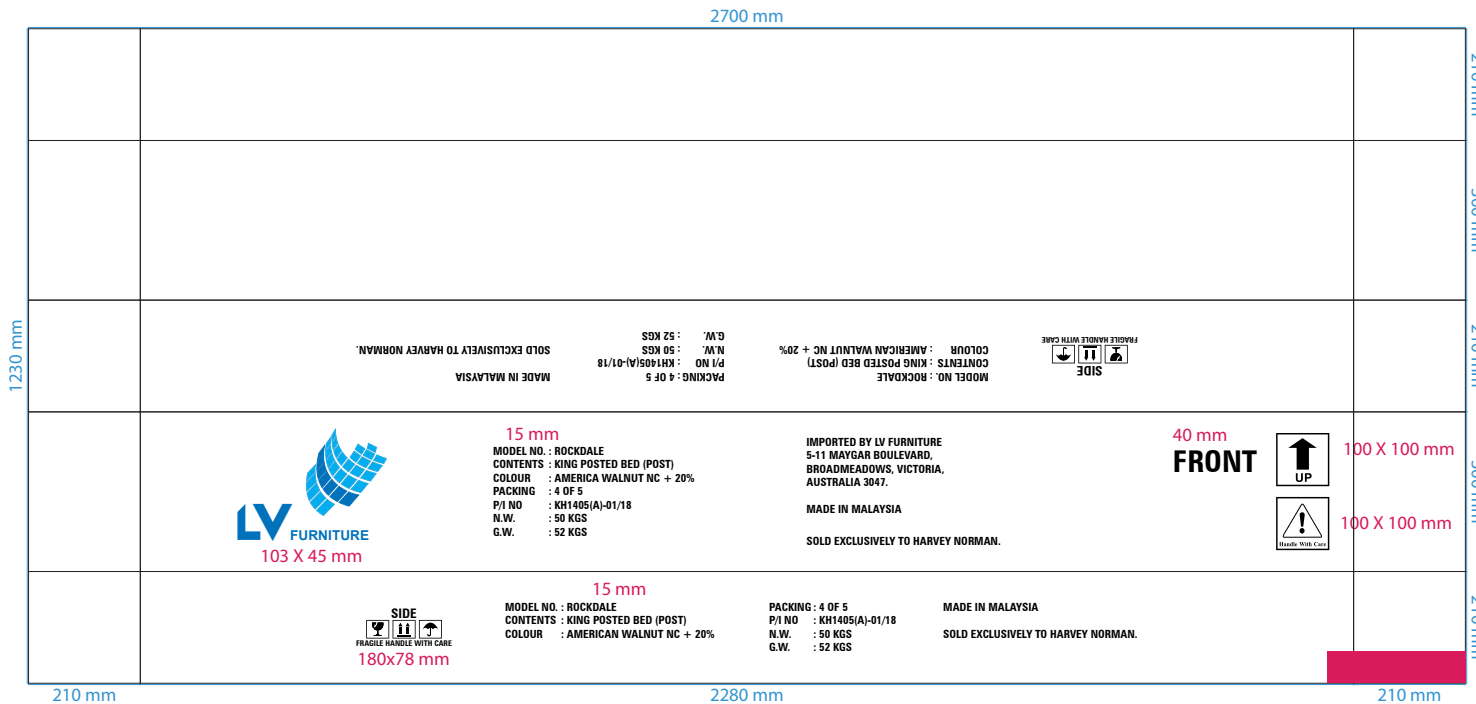

CUSTOMER : KIN HENG FURNITURE SDN. BHD.	JOINT :	COLOUR : BLACK/BLUE(32888)/BLUE(3081)
DIMENSION : ED 2280 x 300 x 210 MM	TYPE : 5P	M/C NO. : R-185
P/O NO. : PO-06735/03	SUBSTANCE : T150/M/M	S/O : 03-2018-03092
ORDER QTY : 9 CTNS	DELIVERY : 26/03/2018	W/O : 03-2018-03021

REMARKS : NEW	IQMAL X:260 Y:59
MODEL : ROCK-KG PT BED -01-PT	

SIDE

FRAGILE HANDLE WITH CARE

MODEL NO. : ROCKDALE
CONTENTS : KING POSTED BED (POST)
COLOUR : AMERICAN WALNUT NC + 20%

PACKING : 4 OF 5
P/I NO : KH1405(A)-01/18
N.W. : 50 KGS
G.W. : 52 KGS

MADE IN MALAYSIA
SOLD EXCLUSIVELY TO HARVEY NORMAN.