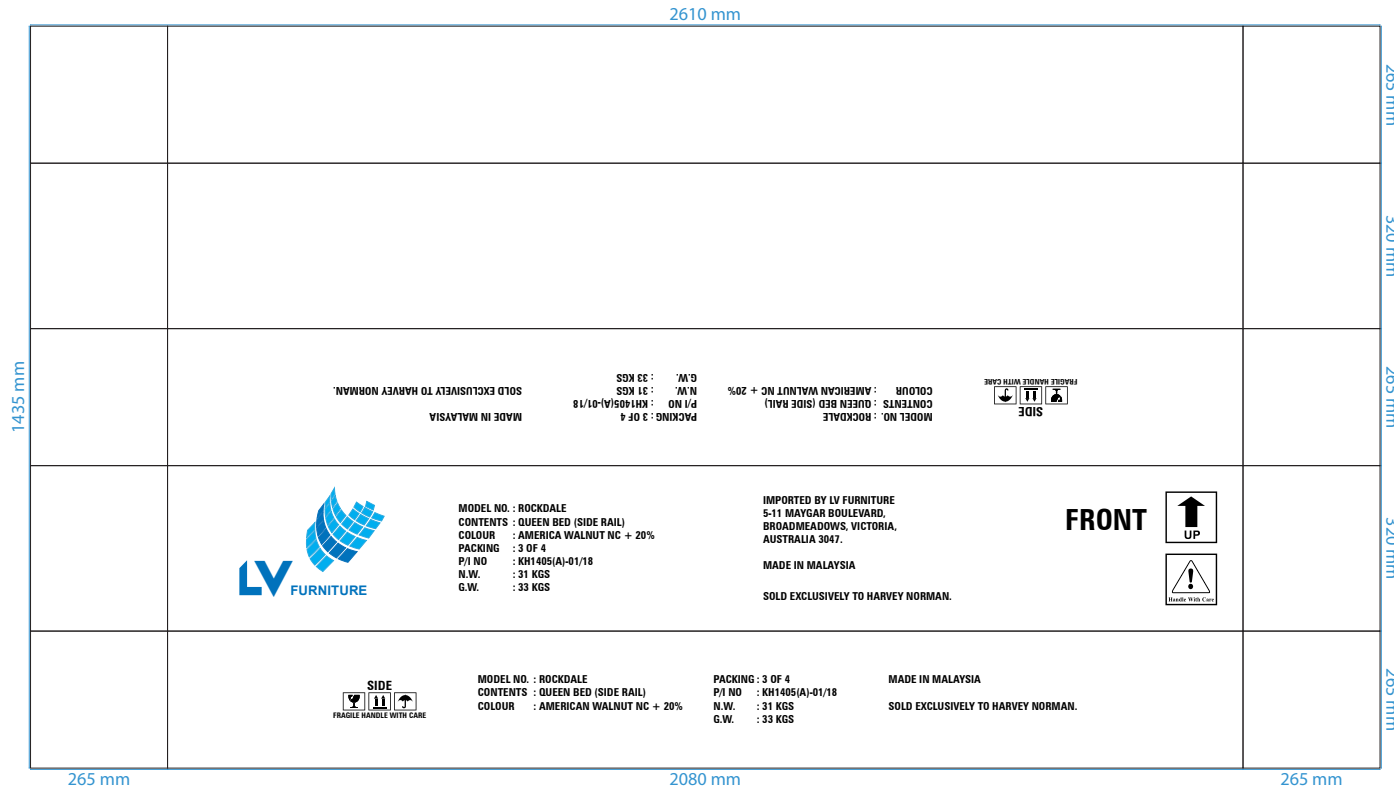

CUSTOMER : KIN HENG FURNITURE SDN. BHD.	JOINT :	COLOUR : BLACK/BLUE(32888)/BLUE(3081)
DIMENSION : ED 2080 x 320 x 265 MM	TYPE : 5P	M/C NO. : R-192
P/O NO. : PO-06735/03	SUBSTANCE : T150/M/M	S/O : 03-2018-03105
ORDER QTY : 2 CTNS	DELIVERY : 26/03/2018	W/O : 03-2018-03034

REMARKS : NEW
MODEL : ROCK-QN BED -05-SR
IQMAL
X:249
Y:63

MODEL NO. : ROCKDALE
CONTENTS : QUEEN BED (SIDE RAIL)
COLOUR : AMERICAN WALNUT NC + 20%

PACKING : 3 OF 4
P/I NO : KH1405(A)-01/18
N.W. : 31 KGS
G.W. : 33 KGS

MADE IN MALAYSIA
SOLD EXCLUSIVELY TO HARVEY NORMAN.