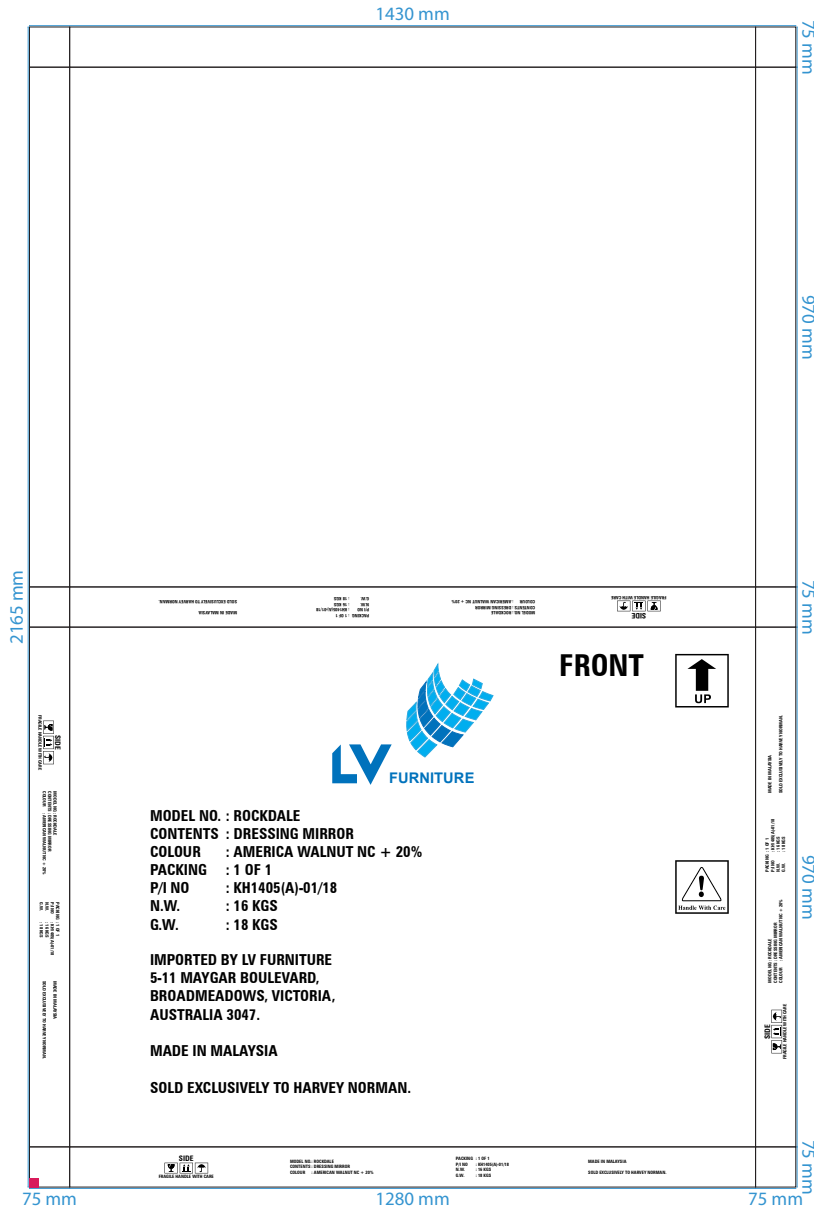

CUSTOMER : KIN HENG FURNITURE SDN. BHD.	JOINT :	COLOUR : BLACK/BLUE(32888)/BLUE(3081)
DIMENSION : ED 1280 X 970 X 75 MM	TYPE : RSC	M/C NO. : R-194
P/O NO. : PO-06735/03	SUBSTANCE : T150/M/M	S/O : 03-2018-03110
ORDER QTY : 22 CTNS	DELIVERY : 26/03/2018	W/O : 03-2018-03039

REMARKS : REPEAT
MODEL : ROCK-DSTM 08 (FA)

IQMAL
X:17
Y:17

MODEL NO. : ROCKDALE
CONTENTS : DRESSING MIRROR
COLOUR : AMERICA WALNUT NC + 20%
PACKING : 1 OF 1
P/I NO : KH1405(A)-01/18
N.W. : 16 KGS
G.W. : 18 KGS

IMPORTED BY LV FURNITURE
5-11 MAYGAR BOULEVARD,
BROADMEADOWS, VICTORIA,
AUSTRALIA 3047.

MADE IN MALAYSIA

SOLD EXCLUSIVELY TO HARVEY NORMAN.

FRONT

SIDE

FRAGILE HANDLE WITH CARE