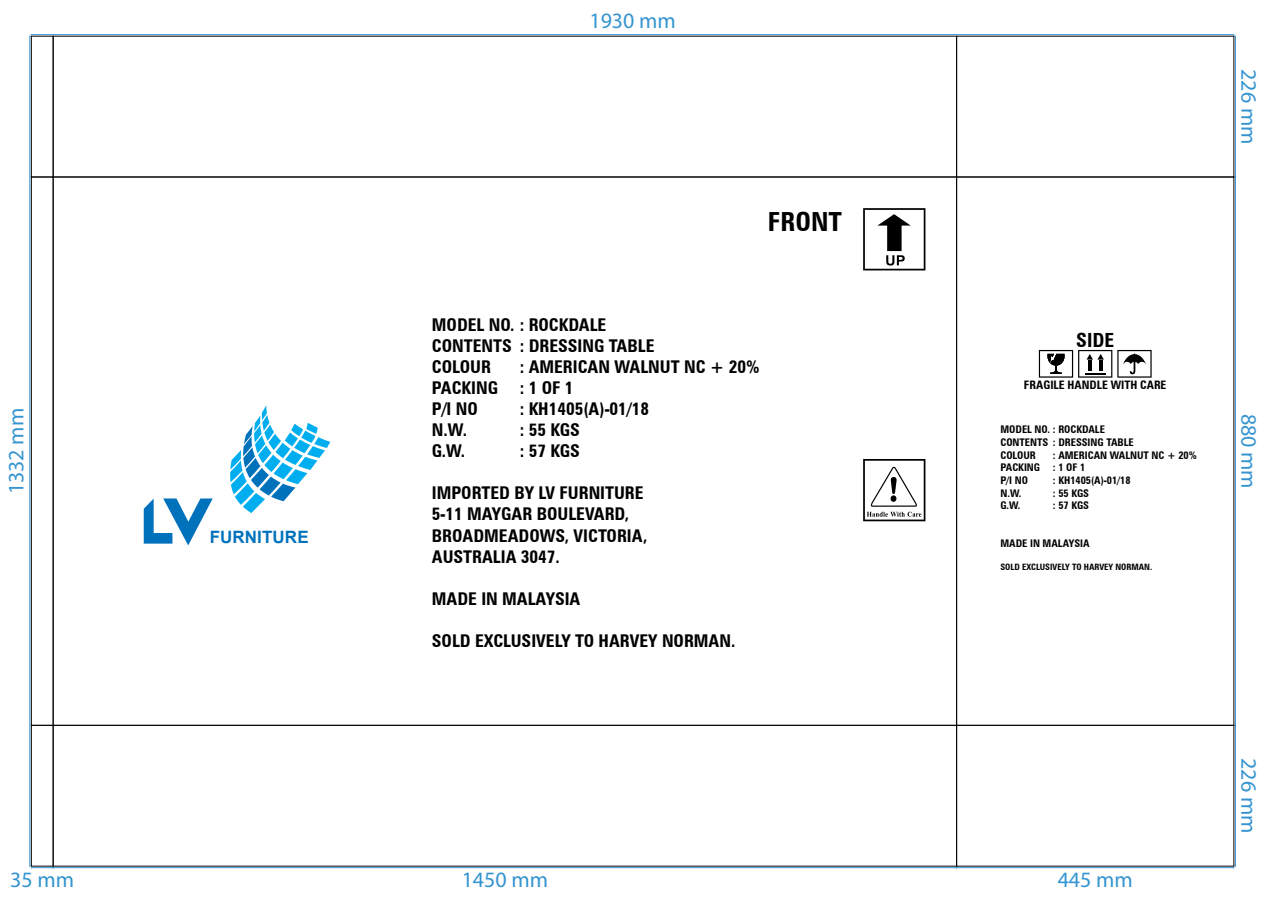

CUSTOMER : KIN HENG FURNITURE SDN. BHD.	JOINT :	COLOUR : BLACK/BLUE(32888)/BLUE(3081)
DIMENSION : ED 1450 X 445 X 880 MM	TYPE : RSC	M/C NO. : Q-675
P/O NO. : PO-06735/03	SUBSTANCE : T150/M/M	S/O : 03-2018-03109
ORDER QTY : 21 CTNS	DELIVERY : 26/03/2018	W/O : 03-2018-03038

REMARKS : REPEAT	<b style="color: purple;">IQMAL X:70 Y:349
MODEL : ROCK-DST 07 (FA)