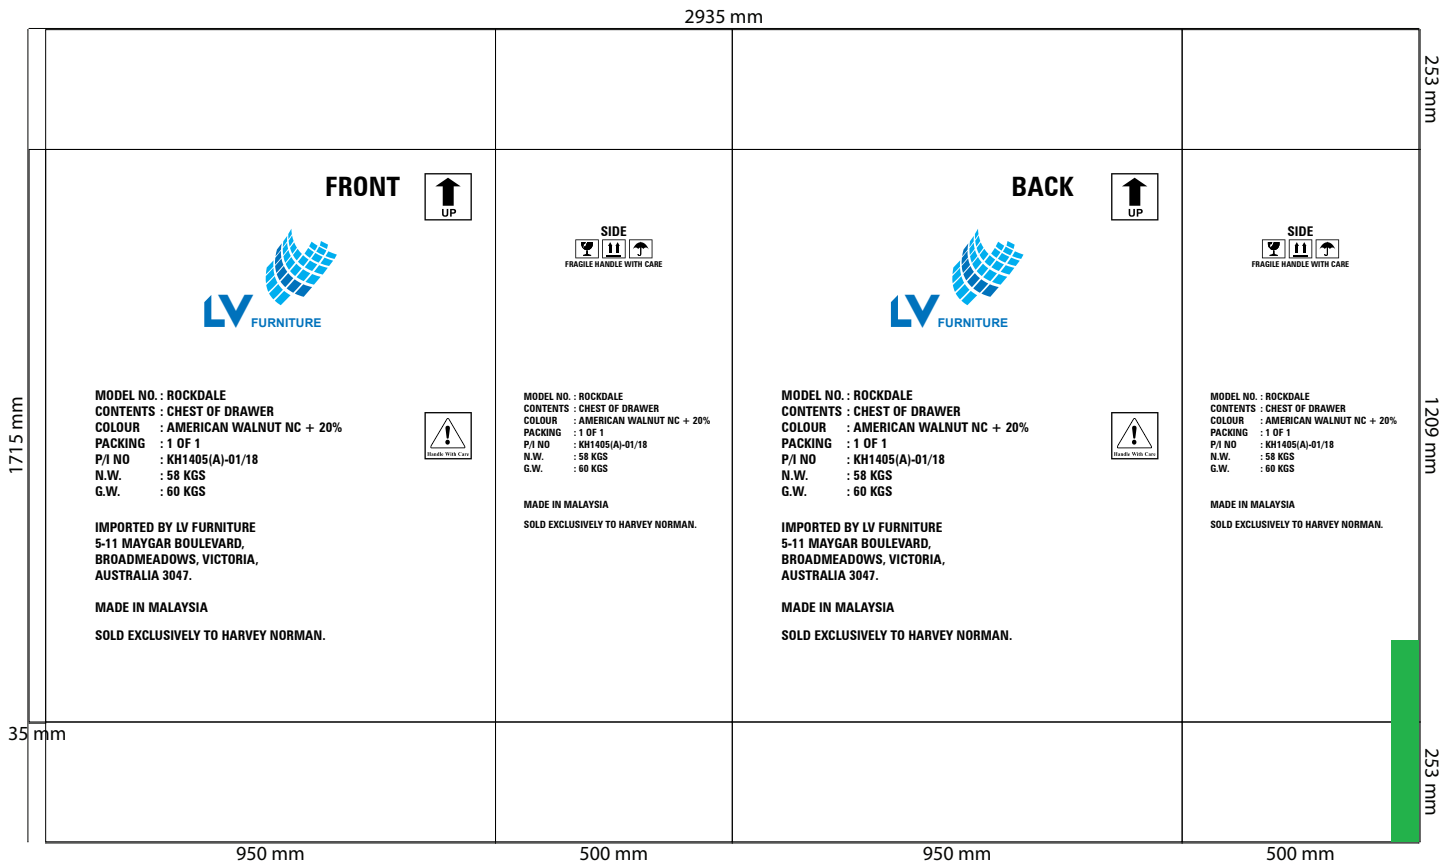

CUSTOMER : KIN HENG FURNITURE SDN. BHD.	JOINT :	COLOUR : BLACK/BLUE(32888)/BLUE(3081)
DIMENSION : ED 950 x 500 x 1209 MM	TYPE : RSC	M/C NO. : Q-608
P/O NO. : PO-06735/03	SUBSTANCE : T150/M/M	S/O : 03-2017-03111
ORDER QTY : 22 CTNS	DELIVERY : 26/03/2018	W/O : 03-2017-03040

REMARKS : NEW	IQMAL X:59 Y:426
MODEL : ROCK-COD 09 (FA)	

MAIN MARK