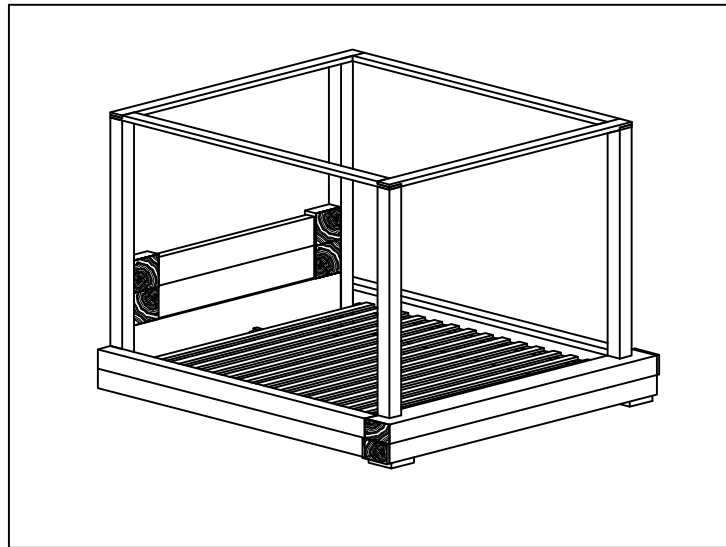

ASSEMBLY INSTRUCTIONS

ROCKDALE - King Bed

Thank you for purchasing this quality product. be sure to check all packing material carefully for small parts that may have come loose inside the carton during shipment.

HARDWARE LISTS

NO	DESCRIPTION	QTY
A	 C.B.S M4 x 16	08
B	 JCBC BOLT 6 X 30	06
C	 (5 X 6) NUT	06
D	 METAL "U" BRACKET	02
E	 C.B.S M4 x 30	06
F	 M8 X 16 NUT SCREW	04
G	 JCBC BOLT 8 X 40	06

NO	DESCRIPTION	QTY
H	 JCBC BOLT 6 X 50	08
I	 JCBC BOLT 8 X 110	08
J	 BIG WASHER	06
K	 MEDIUM WASHER	08
L	 ALLEN KEY M4	01
M	 ALLEN KEY M5	01

COMPONENT LISTS

NO	DESCRIPTION	QTY
1	 Headboard	1
2	 Footboard	1
3	 Side rail	2
4	 *Post	4

NO	DESCRIPTION	QTY
5	 *Post Support	4
6	 Centre rail	1
7	 Bed metal leg	2
8	 Slat base	14

MADE IN MALAYSIA