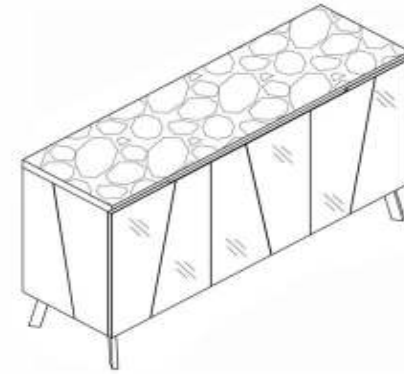

SOLD EXCLUSIVELY TO HARVEY NORMAN.

BOX1/2

ITEM : RHODES LAMP TABLE
P.O.NO : 104287
COLOUR : WHITE
CONTENT : TABLE TOP & CONNECT PLATE
QUANTITY : 1PC/CTN
N.W. : 24 KGS
G.W. : 29 KGS

MADE IN CHINA

IMPORTED BY LV FURNITURE
5-11 MAYGAR BOULEVARD,
BROADMEADOWS, VICTORIA,
AUSTRALIA 3047.

SOLD EXCLUSIVELY TO HARVEY NORMAN.

BOX2/2

ITEM : RHODES LAMP TABLE
P.O.NO : 104287
COLOUR : WHITE
CONTENT : TABLE LEGS
QUANTITY : 1SET/CTN
N.W. : 2.6 KGS
G.W. : 3 KGS

MADE IN CHINA

IMPORTED BY LV FURNITURE
5-11 MAYGAR BOULEVARD,
BROADMEADOWS, VICTORIA,
AUSTRALIA 3047.

SOLD EXCLUSIVELY TO HARVEY NORMAN.

BOX1/2

ITEM : RHODES BUFFET
P.O.NO : 104287
COLOUR : WHITE
CONTENT : TOP
QUANTITY : 1PC/CTN
N.W. : 40 KGS
G.W. : 45 KGS

MADE IN CHINA

IMPORTED BY LV FURNITURE
5-11 MAYGAR BOULEVARD,
BROADMEADOWS, VICTORIA,
AUSTRALIA 3047.