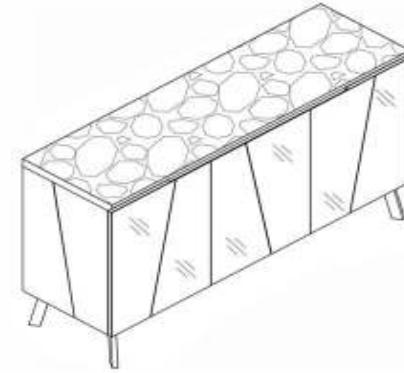

SOLD EXCLUSIVELY TO HARVEY NORMAN.

BOX2/2

ITEM : RHODES LAMP TABLE
P.O.NO : 104287
COLOUR : WHITE
CONTENT : TABLE LEGS
QUANTITY : 1SET/CTN
N.W. : 2.6 KGS
G.W. : 3 KGS

MADE IN CHINA

IMPORTED BY LV FURNITURE
5-11 MAYGAR BOULEVARD,
BROADMEADOWS, VICTORIA,
AUSTRALIA 3047.

SOLD EXCLUSIVELY TO HARVEY NORMAN.

BOX1/2

ITEM : RHODES BUFFET
P.O.NO : 104287
COLOUR : WHITE
CONTENT : TOP
QUANTITY : 1PC/CTN
N.W. : 40 KGS
G.W. : 45 KGS

MADE IN CHINA

IMPORTED BY LV FURNITURE
5-11 MAYGAR BOULEVARD,
BROADMEADOWS, VICTORIA,
AUSTRALIA 3047.

SOLD EXCLUSIVELY TO HARVEY NORMAN.

BOX2/2

ITEM : RHODES BUFFET
P.O.NO : 104287
COLOUR : WHITE
CONTENT : BASE&LEGS
QUANTITY : 1SET/CTN
N.W. : 60 KGS
G.W. : 63 KGS

MADE IN CHINA

IMPORTED BY LV FURNITURE
5-11 MAYGAR BOULEVARD,
BROADMEADOWS, VICTORIA,
AUSTRALIA 3047.