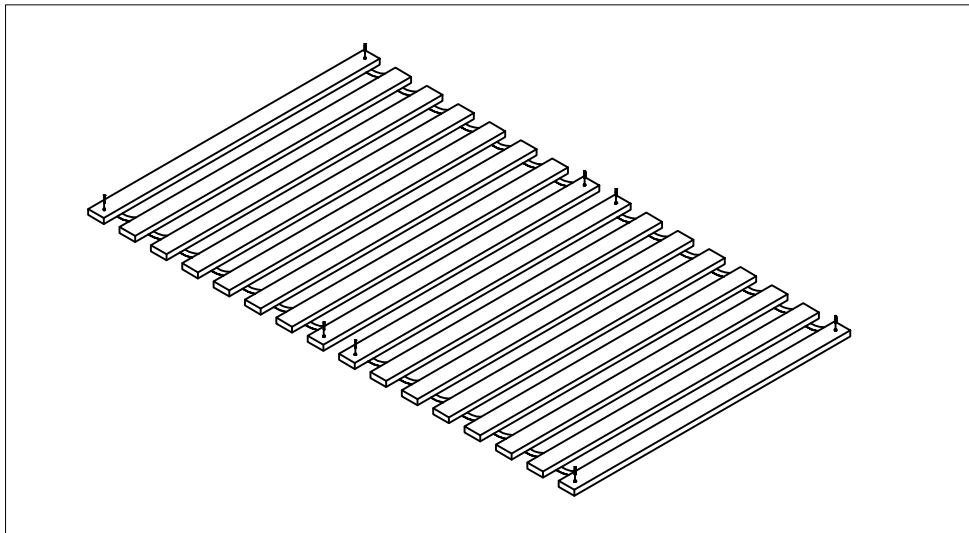

ASSEMBLY INSTRUCTION

LV-2016-185 SLAT BASE (KING SINGLE BED)

Thank you for purchasing this quality product. Be sure to check all packing material carefully for small parts that may have come loose inside the carton during shipment.

HARDWARE LISTS

NO	DESCRIPTION	QTY
A	 CSK Screw Ø4 X 38mm	16

COMPONENT LISTS

NO	DESCRIPTION	QTY
1	 Slat Base	16

EXAMPLE FOR SKETCH ONLY

STEP 1

Put slat on the side rail and fix CSK Screws at holes as show.

MADE IN MALAYSIA