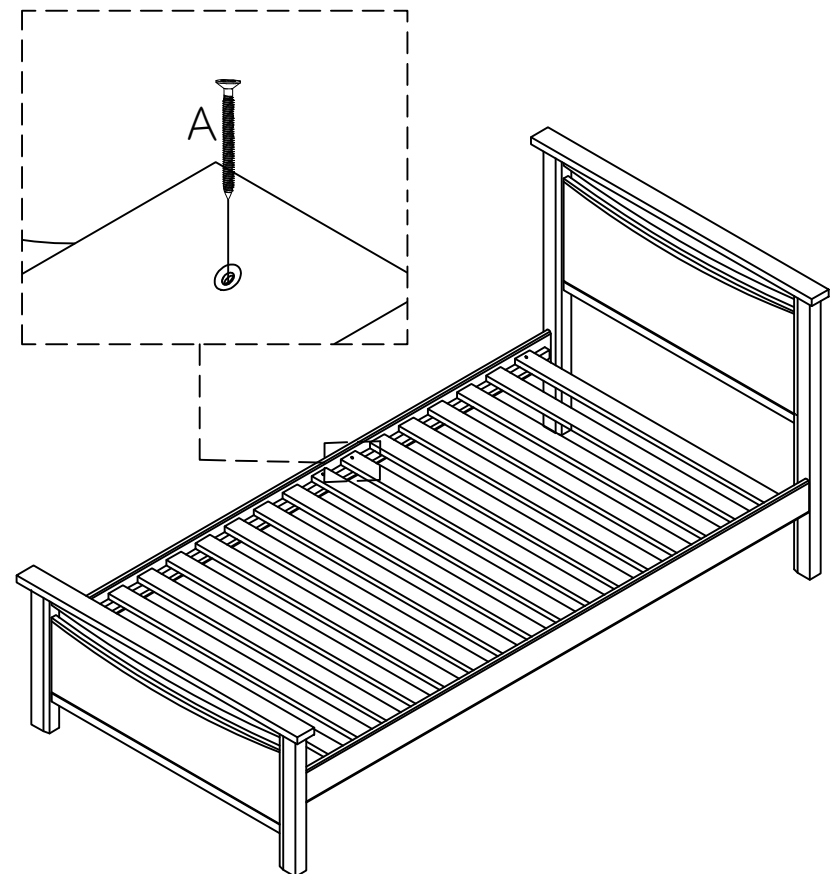

ASSEMBLY INSTRUCTION

LV-2016-185 SLAT BASE (KING SINGLE BED)

Thank you for purchasing this quality product. Be sure to check all packing material carefully for small parts that may have come loose inside the carton during shipment.

HARDWARE LISTS

NO	DESCRIPTION	QTY
A	 CSK Screw Ø4 X 38mm	16

COMPONENT LISTS

NO	DESCRIPTION	QTY
1	 Slat Base	16

EXAMPLE FOR SKETCH ONLY

STEP 1

Put slat on the side rail and fix CSK Screws at holes as show.

MADE IN MALAYSIA