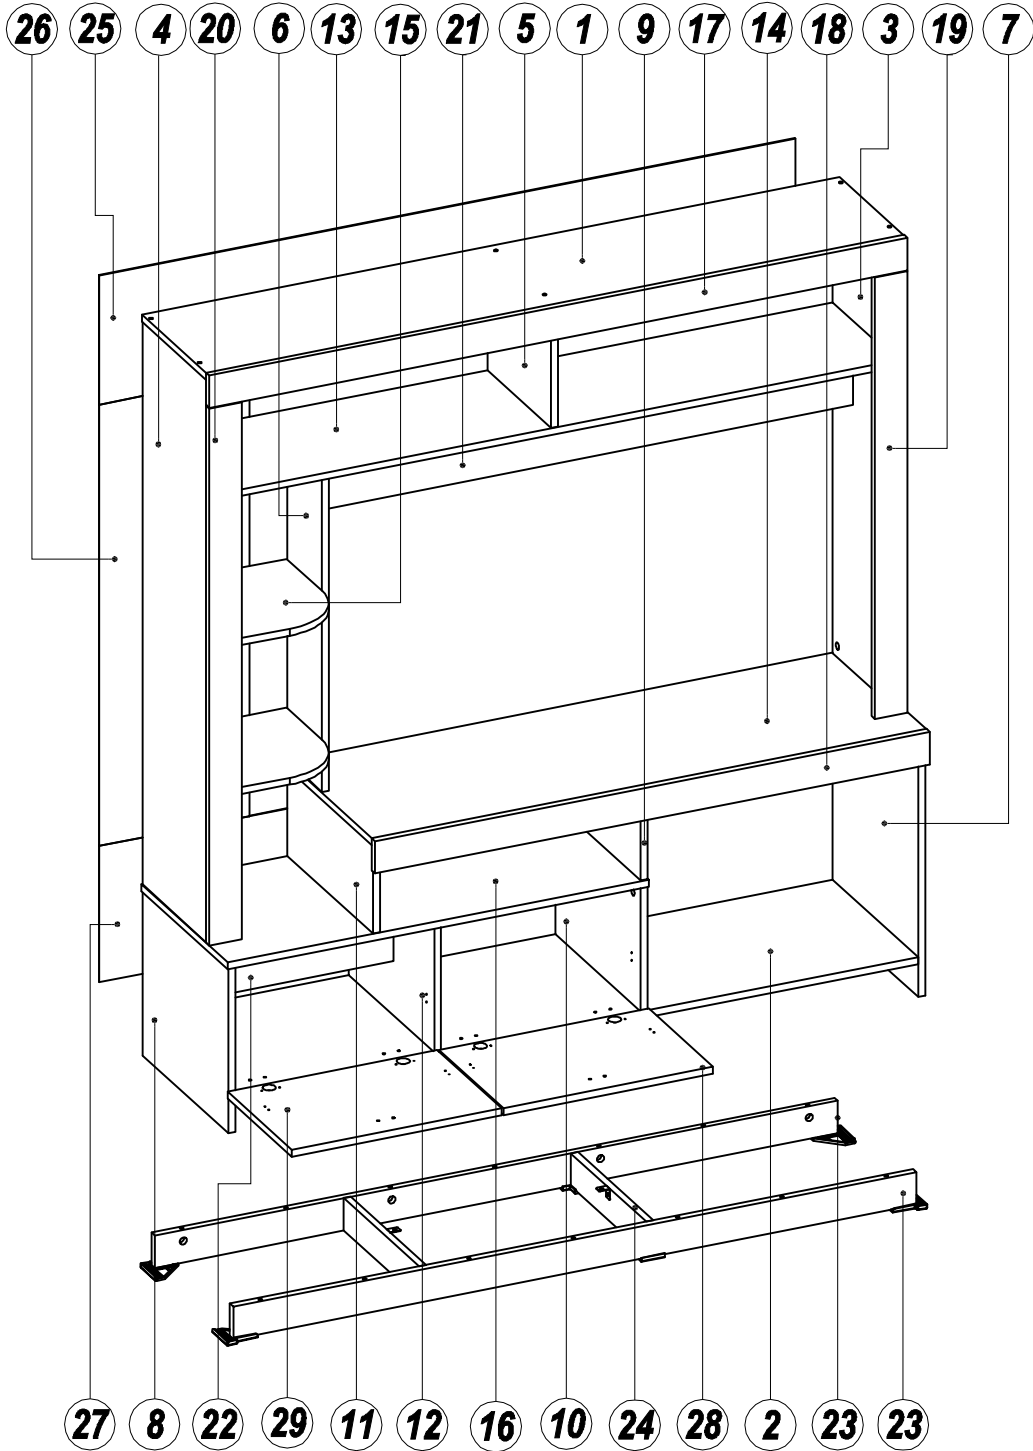

COLMAR 150 LVF

Imported By LV Furniture
Sold Exclusively To Harvey Norman

A x 67	B x 69	C x 37	D x 75	E x 2	F x 2
					
G x 16	H x 4	J x 8	K x 2	L x 40	M x 4
		 Ø4 X 14 mm		 Ø3.5 X 12 mm	
N x 8	P x 72	Q x 2	R x 4	S x 2	T x 4
 Ø3.5 X 12 mm					 Ø3.5 X 19 mm
U x 4	V x 2				
					

4

5

2x

6

C x1

7

C x8

8

L x 24	N x 2	U x 4	V x 2
			
Ø 3.5 x 12 mm	Ø 3.5 x 12 mm		

28

P x 67

29

30

31

32

**ATTENTION**