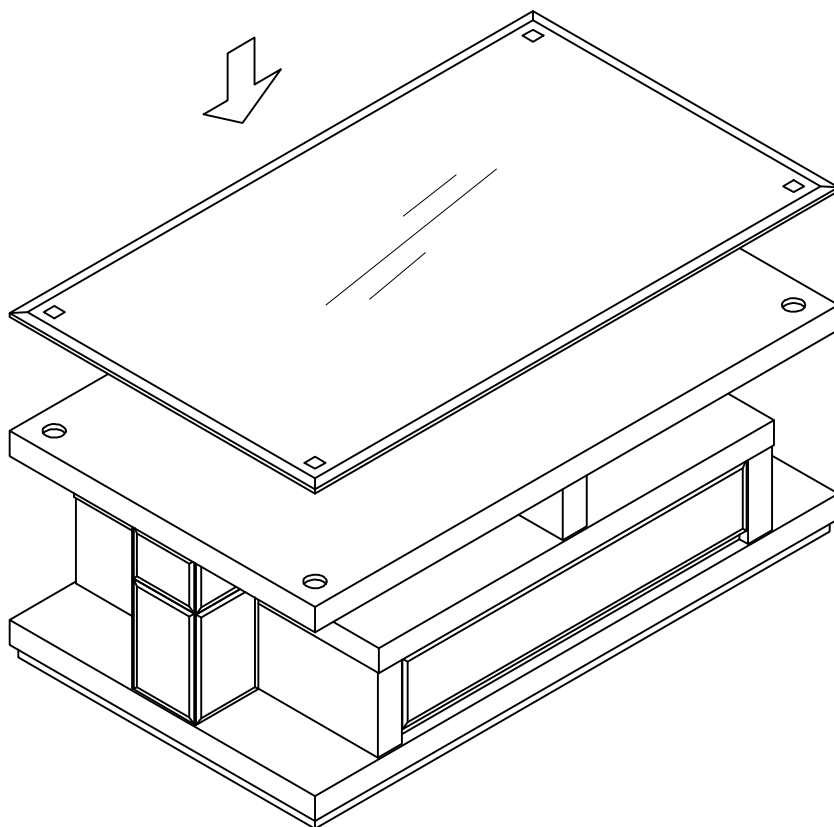

FURNITURE

GS940 COFFEE TABLE ASSEMBLY INSTRUCTIONS

Step 1: Place glass on the top panel as shown.

UNIT COMPLETE