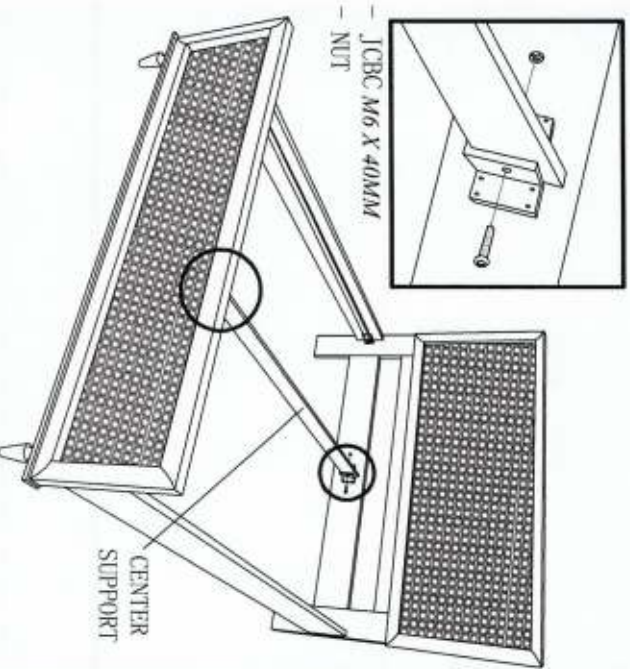

ASSEMBLY INSTRUCTION

MODEL : PARISIAN
ITEM : BED (QUEEN)

please follow this assembly instruction step by step

NO	HARDWARE LIST	QTY
1	BOLT M8 X 18MM	8 PCS
2	JCBC M6 X 40MM	2 PCS
3	SCREW M4 X 38MM	9 PCS
4	ALLEN KEY M4	1 PC
5	NUT	2 PCS

STEP 1

STEP 3

STEP 2

COMPLETE