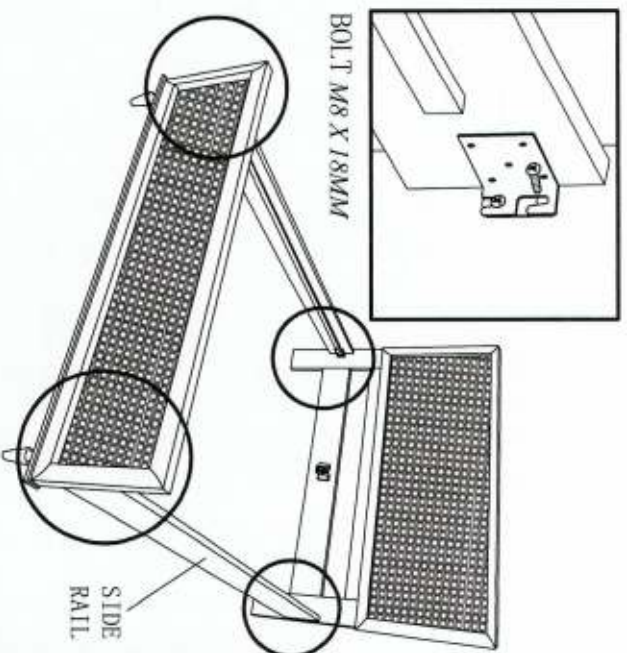

ASSEMBLY INSTRUCTION

MODEL : PARISIAN
ITEM : BED (QUEEN)

please follow this assembly instruction step by step

NO	HARDWARE LIST	QTY
1	BOLT M8 X 18MM	8 PCS
2	JCBC M6 X 40MM	2 PCS
3	SCREW M4 X 38MM	9 PCS
4	ALLEN KEY M4	1 PC
5	NUT	2 PCS

STEP 1

STEP 3

STEP 2

COMPLETE