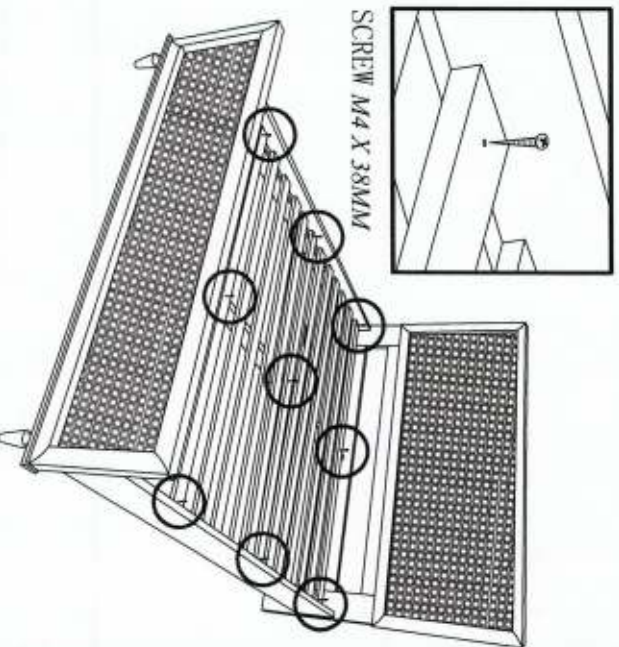

ASSEMBLY INSTRUCTION

MODEL : PARISIAN
ITEM : BED (QUEEN)

please follow this assembly instruction step by step

NO	HARDWARE LIST	QTY
1	BOLT M8 X 18MM	8 PCS
2	JCBC M6 X 40MM	2 PCS
3	SCREW M4 X 38MM	9 PCS
4	ALLEN KEY M4	1 PC
5	NUT	2 PCS

STEP 1

STEP 3

STEP 2

COMPLETE